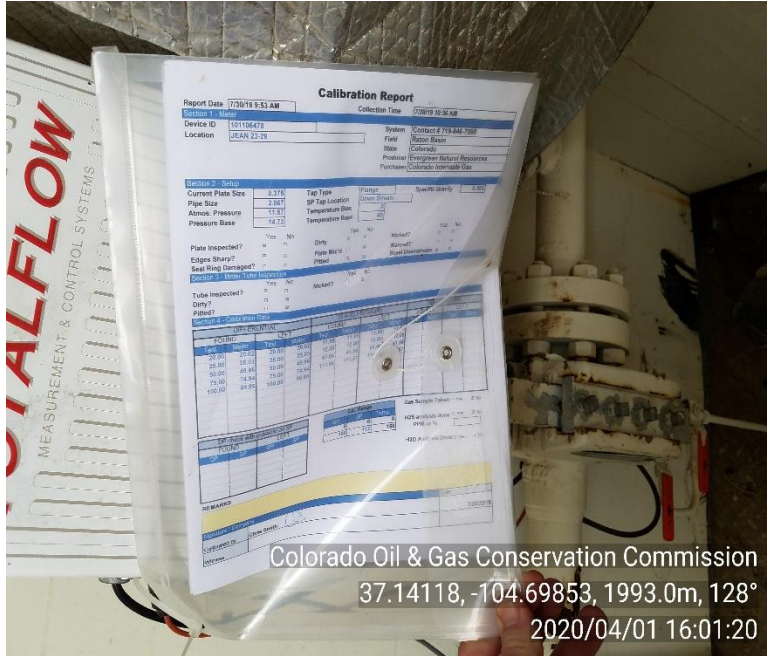

Inspection Photos
Location Name: JEAN 23-29
API#: 05-071-06479
INSP. #: 695102503

Colorado Oil & Gas Conservation Commission
37.0024, -104.48351, 321°
2020/04/01 16:00:48

Colorado Oil & Gas Conservation Commission
37.14121, -104.6985, 1998.0m, 183°
2020/04/01 16:01:06

PHOTO 1: LOCATION

PHOTO 2: WELL SIGN

Inspection Photos
Location Name: JEAN 23-29
API#: 05-071-06479
INSP. #: 695102503

PHOTO 3: GAS METER CAL. REPORT