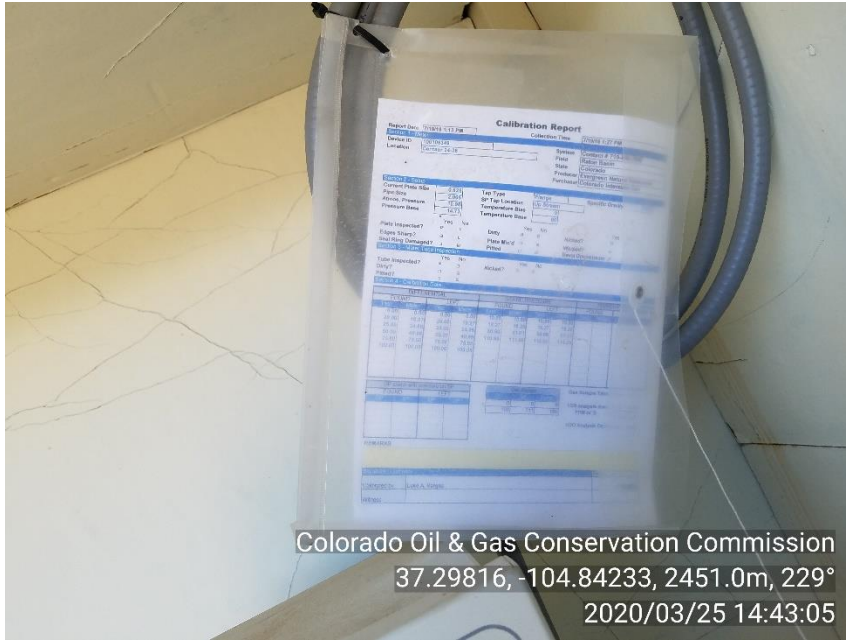

Inspection Photos
Location Name: CENTAUR 24-36
API#: 05-071-08394
INSP. #: 695102366

PHOTO 1: LOCATION

PHOTO 2: WELL SIGN

Inspection Photos
Location Name: CENTAUR 24-36
API#: 05-071-08394
INSP. #: 695102366

PHOTO 3: GAS METER CAL. REPORT