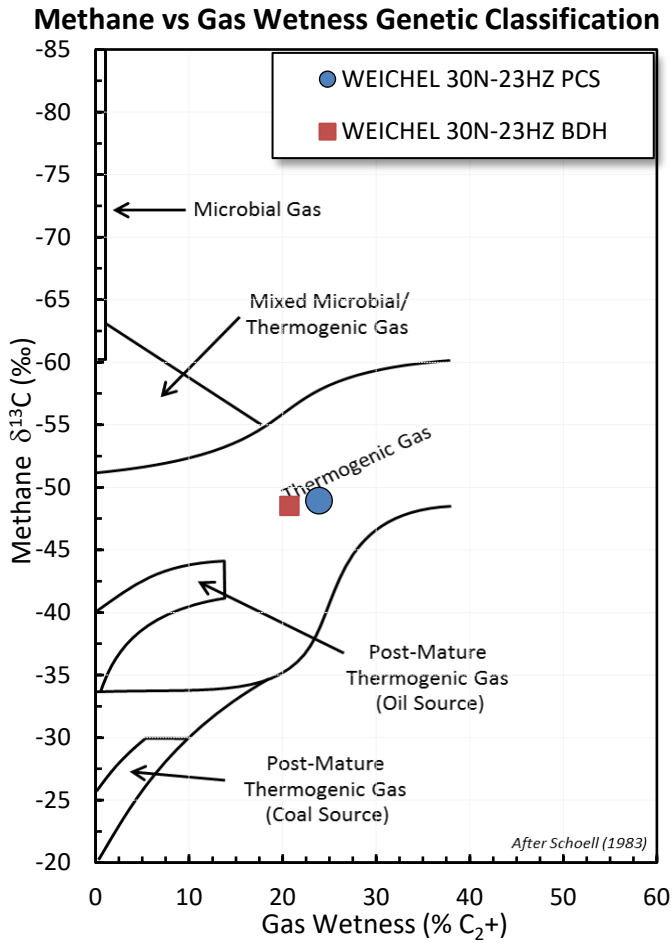

Stable Isotope Interpretive Plots

WEICHEL 30N-23HZ BDH
WEICHEL 30N-23HZ PCS