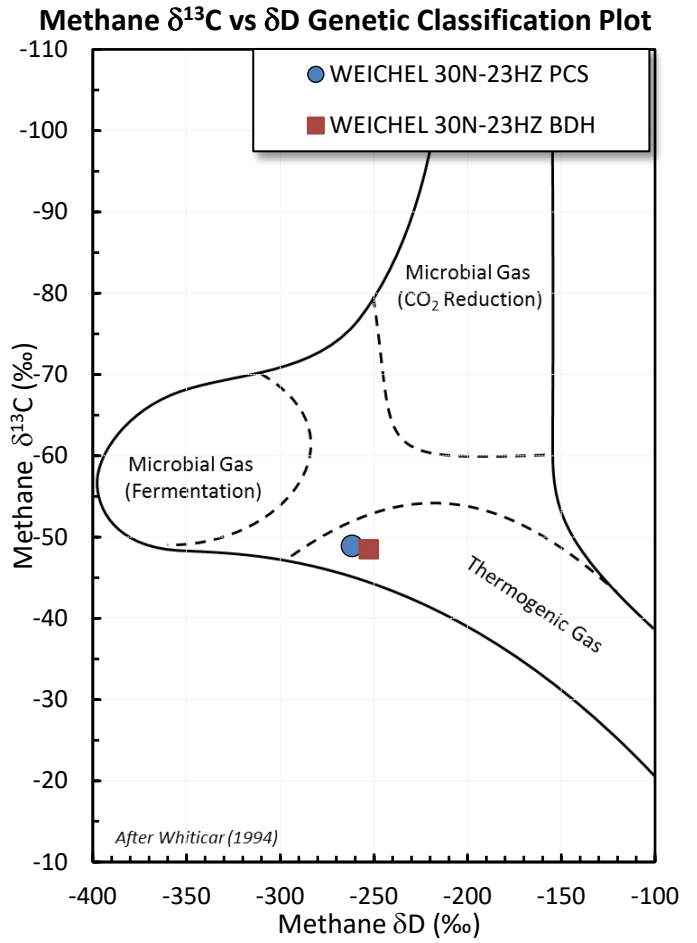

Stable Isotope Interpretive Plots

WEICHEL 30N-23HZ BDH
WEICHEL 30N-23HZ PCS