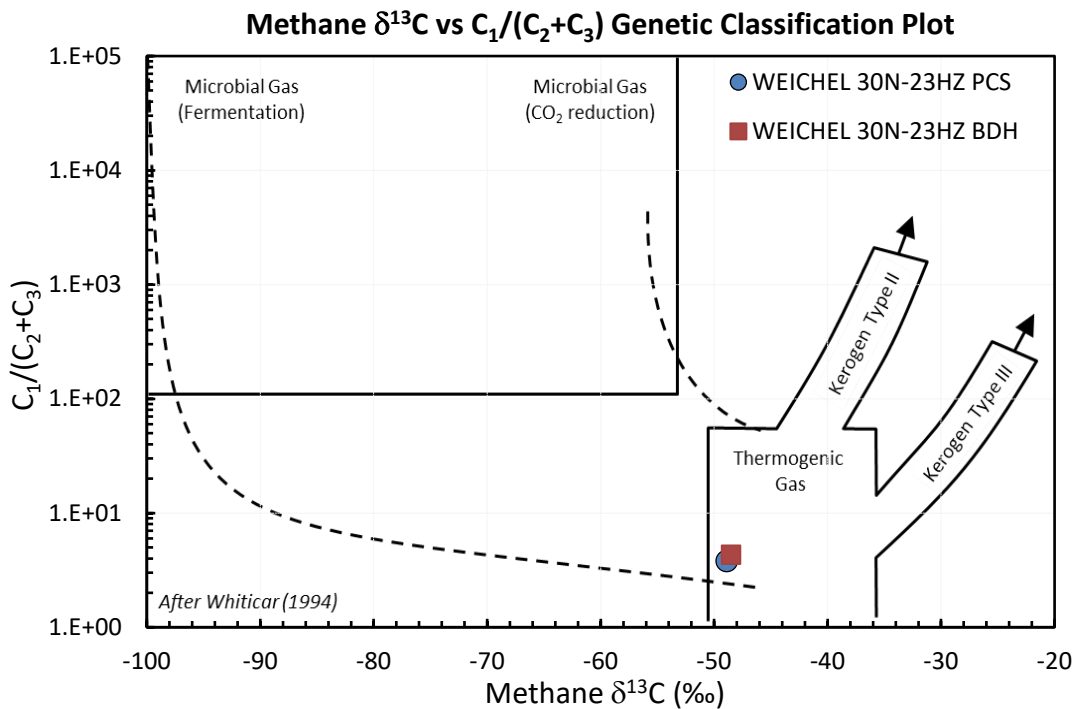

Stable Isotope Interpretive Plots

WEICHEL 30N-23HZ BDH
WEICHEL 30N-23HZ PCS