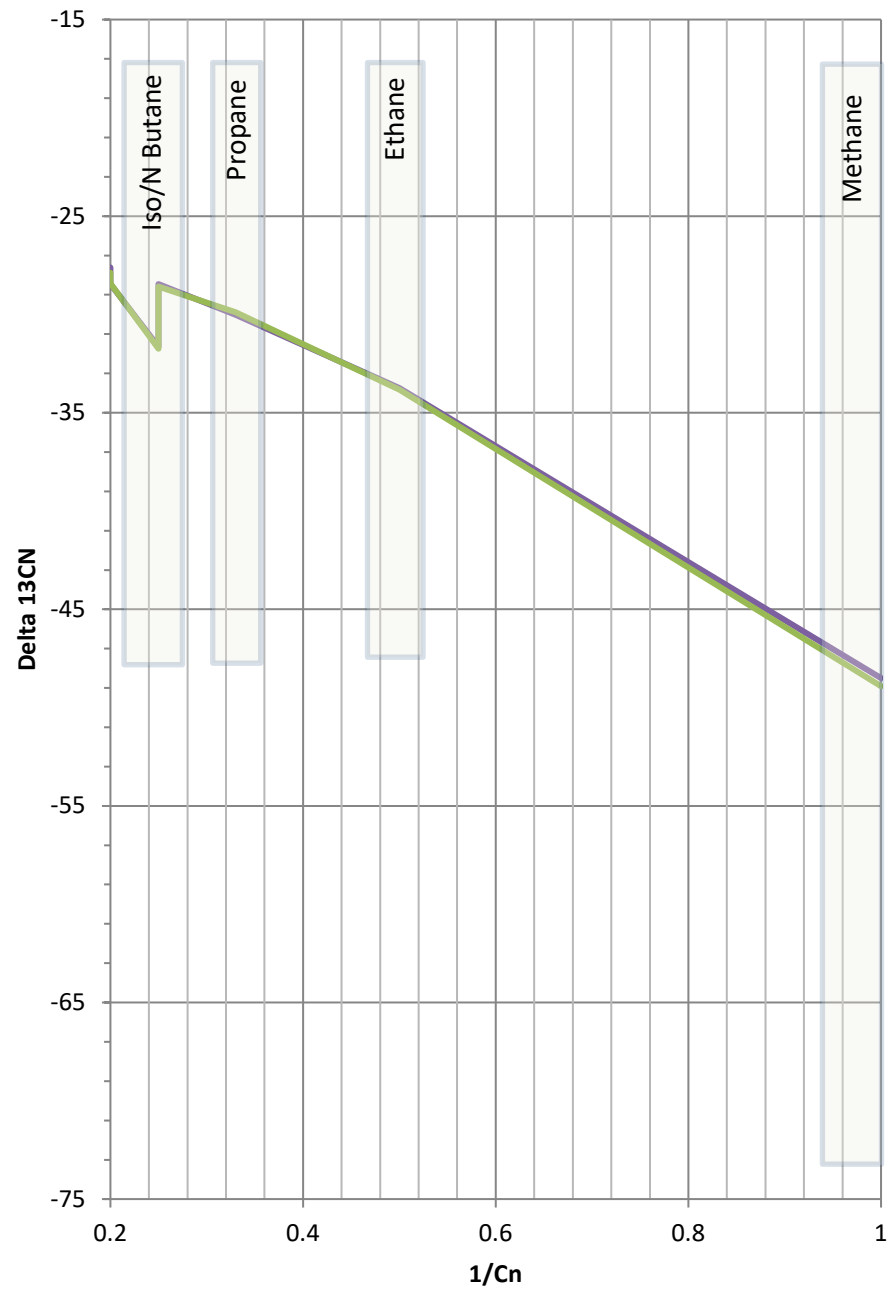

Stable Isotope Interpretive Plots

WEICHEL 30N-23HZ BDH
WEICHEL 30N-23HZ PCS