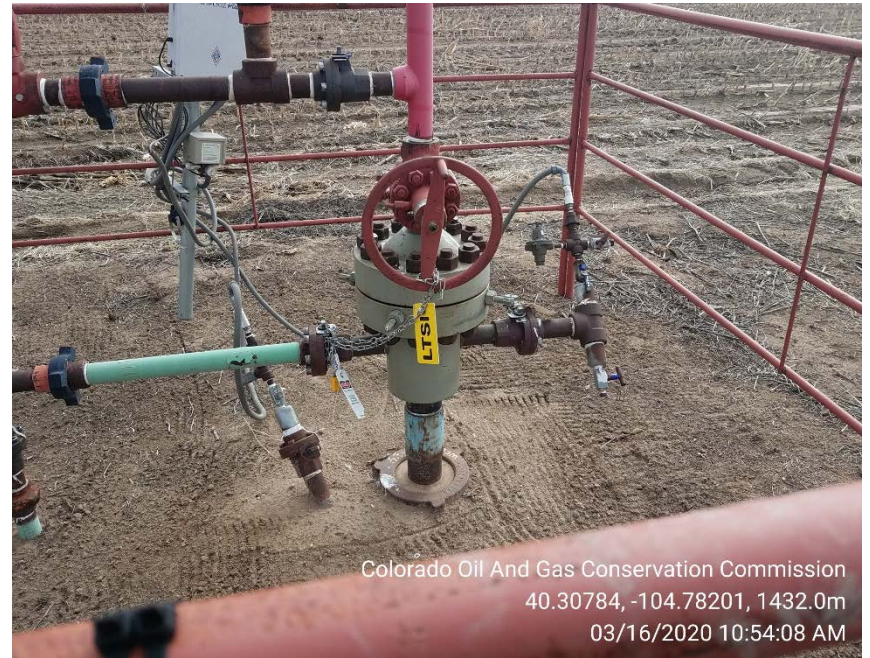

Inspection Photos
Location Name: Weber K 16-24
Location ID: 302698

Wellhead

Variance tag

Inspection Photos
Location Name: Weber K 16-24
Location ID: 302698

Trash on 3/11/2020

Trash on 3/16/2020