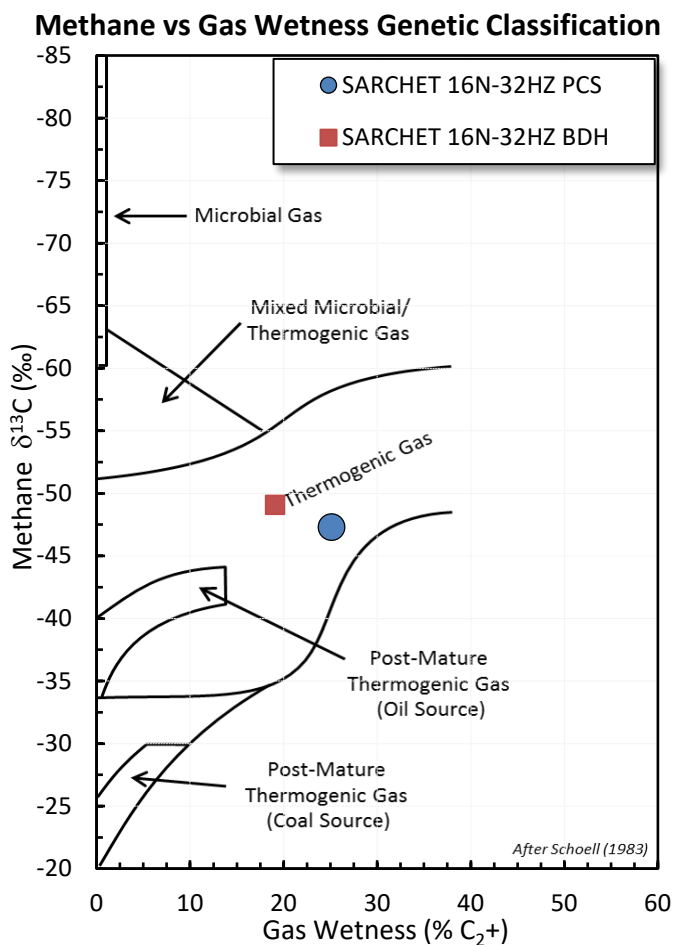

Stable Isotope Interpretive Plots

SARCHET 16N-32HZ BDH

SARCHET 16N-32HZ PCS