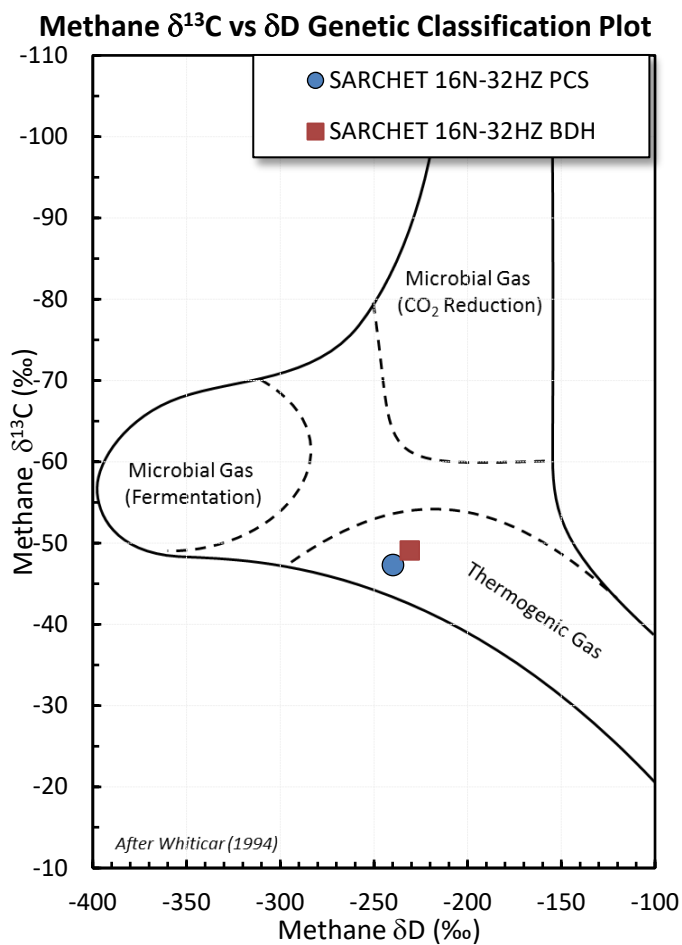

Stable Isotope Interpretive Plots

SARCHET 16N-32HZ BDH

SARCHET 16N-32HZ PCS