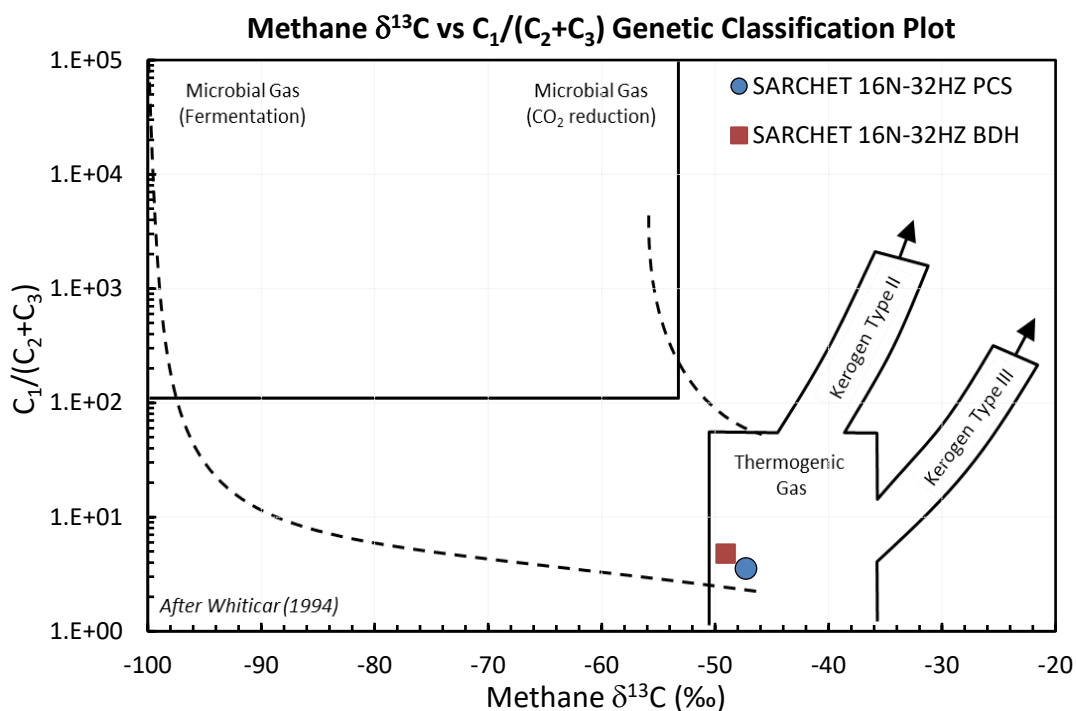

Stable Isotope Interpretive Plots

SARCHET 16N-32HZ BDH

SARCHET 16N-32HZ PCS