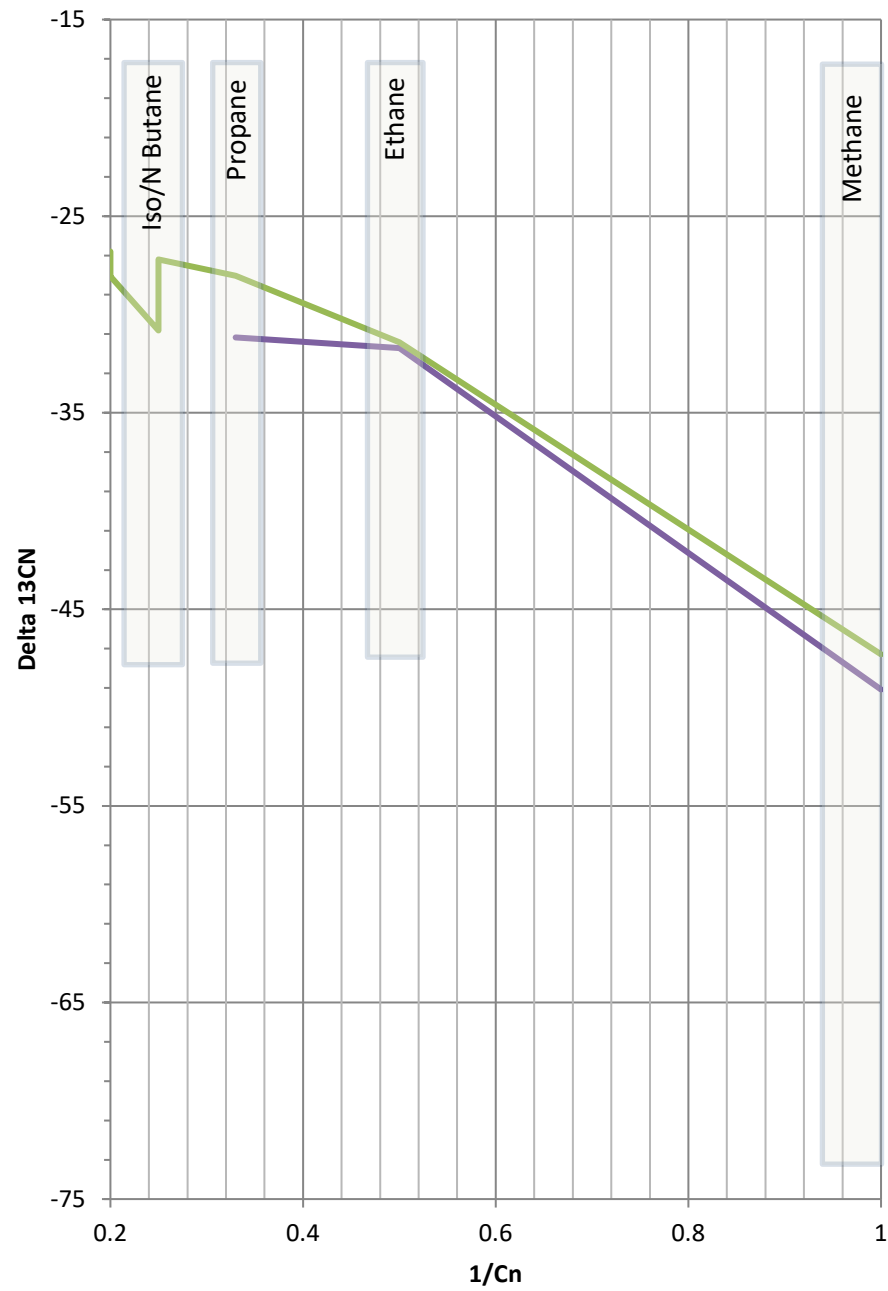

Stable Isotope Interpretive Plots

SARCHET 16N-32HZ BDH

SARCHET 16N-32HZ PCS