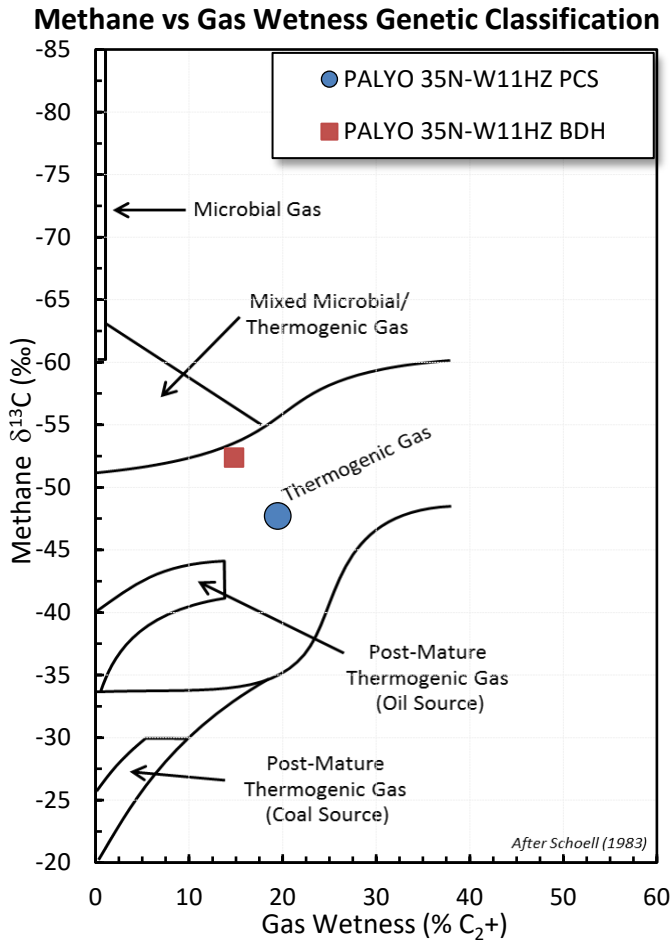

# Stable Isotope Interpretive Plots

PALYO 35N-W11HZ BDH

PALYO 35N-W11HZ PCS