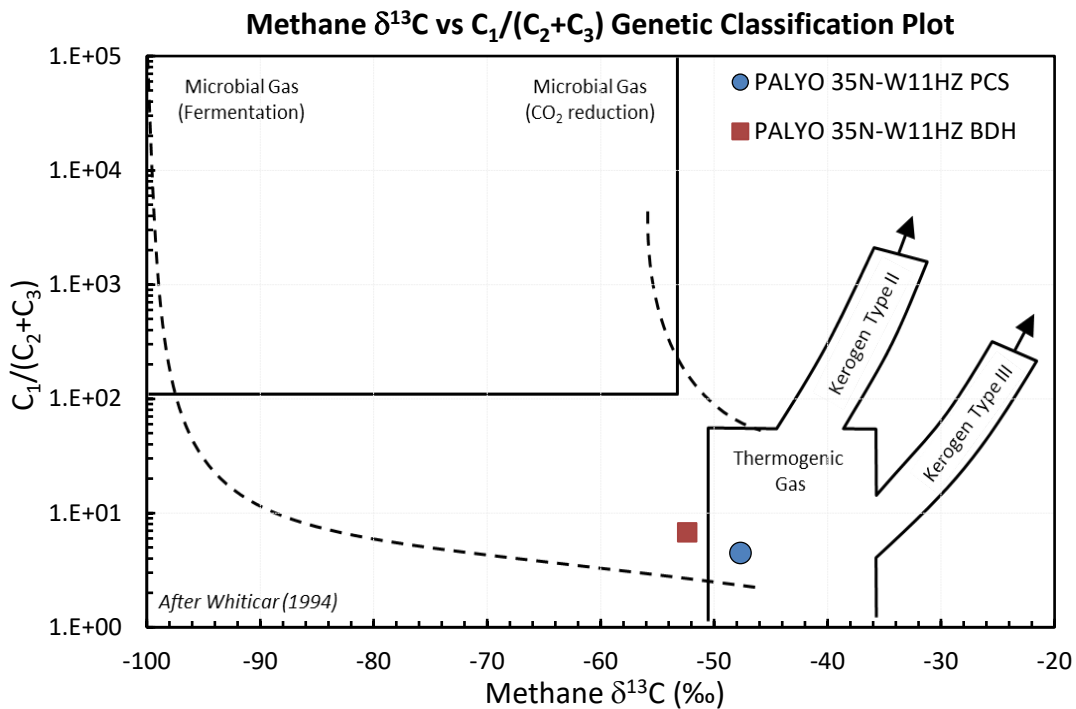

# Stable Isotope Interpretive Plots

PALYO 35N-W11HZ BDH

PALYO 35N-W11HZ PCS