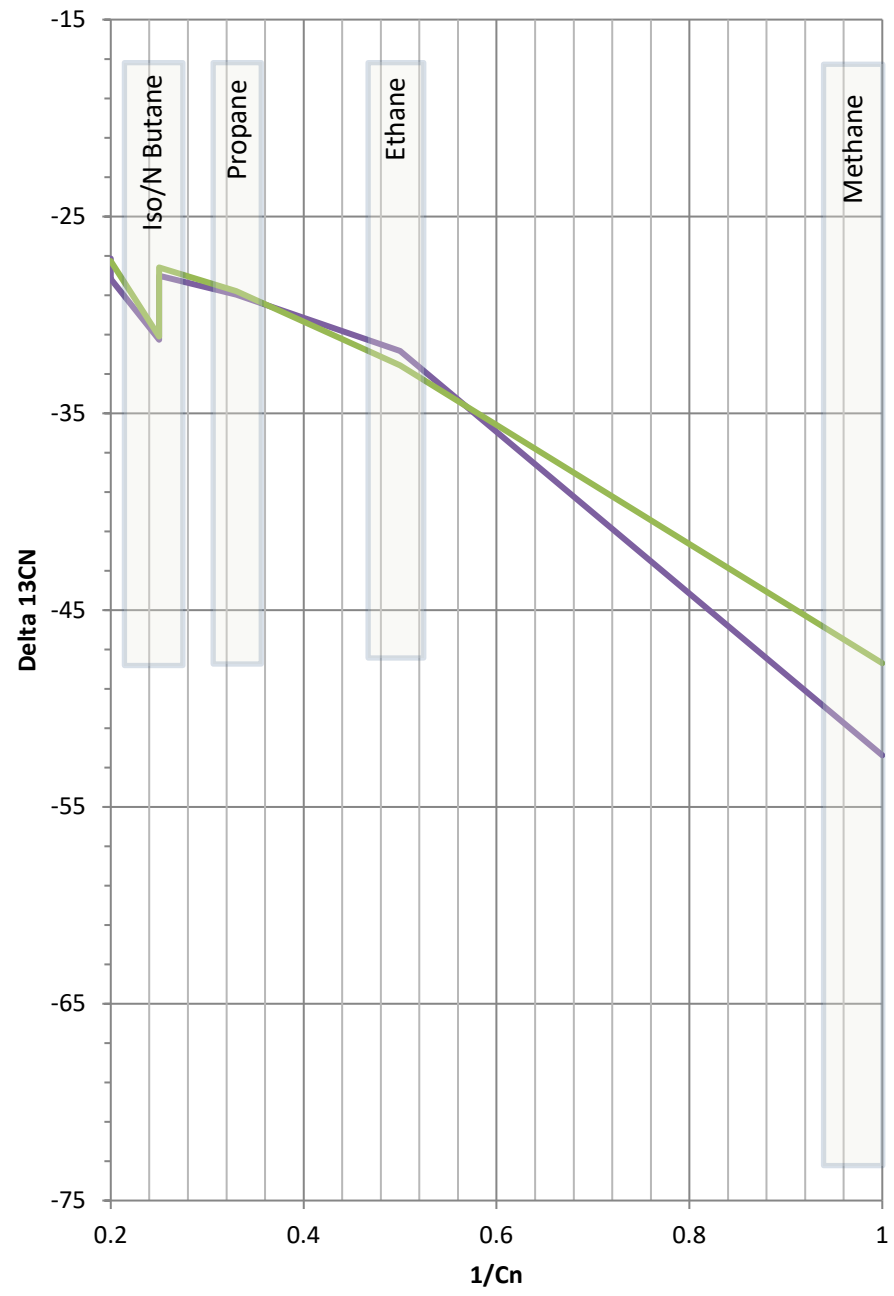

# Stable Isotope Interpretive Plots

PALYO 35N-W11HZ BDH

PALYO 35N-W11HZ PCS