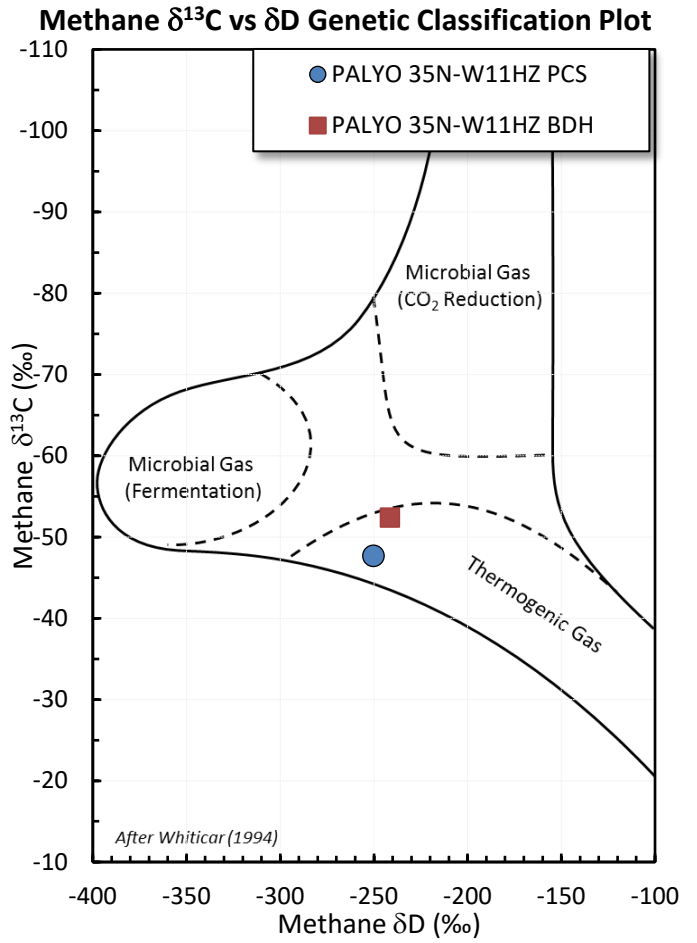

# Stable Isotope Interpretive Plots

PALYO 35N-W11HZ BDH

PALYO 35N-W11HZ PCS