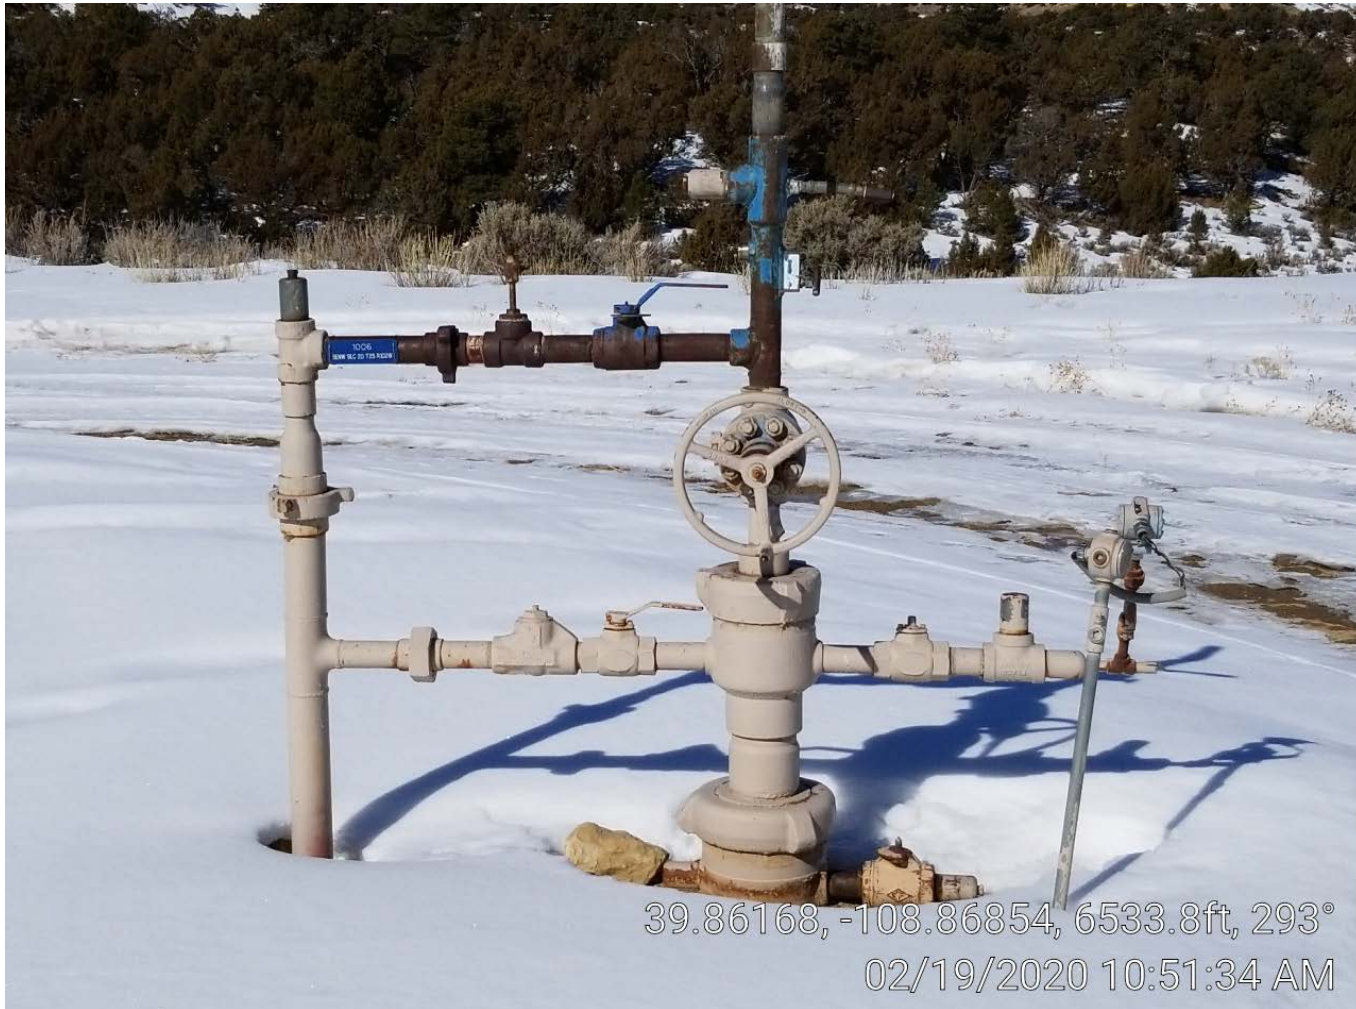

Dragon Trail Unit 1006
API: 05-103-05149
Inspection: 700400058

Photo 1. Location.

Dragon Trail Unit 1006
API: 05-103-05149
Inspection: 700400058

Photo 2. Well head.