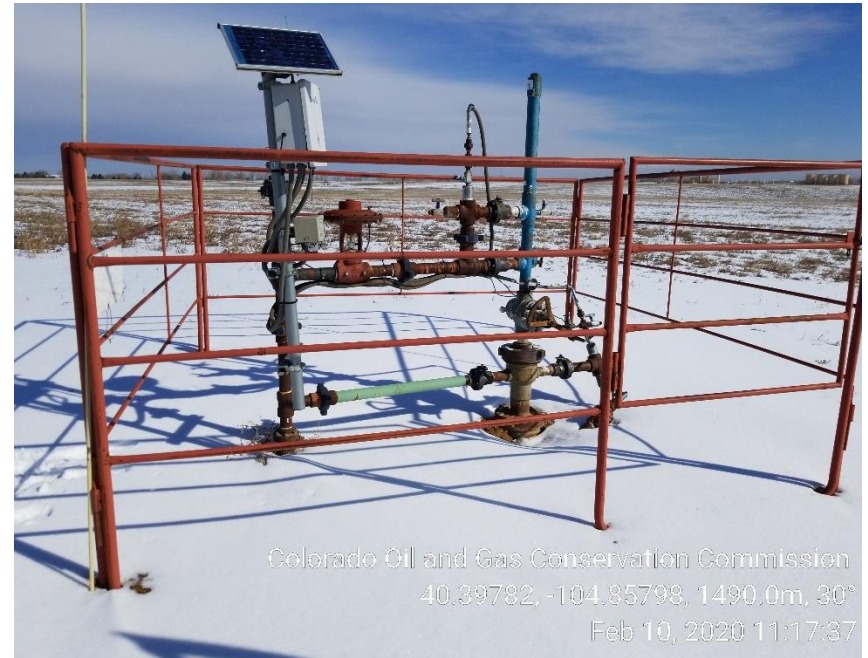

Inspection Photos
Location Name: Roach N 14-10
Location ID: 302706

Photo 1: Wellhead Sign

Photo 2: Wellhead