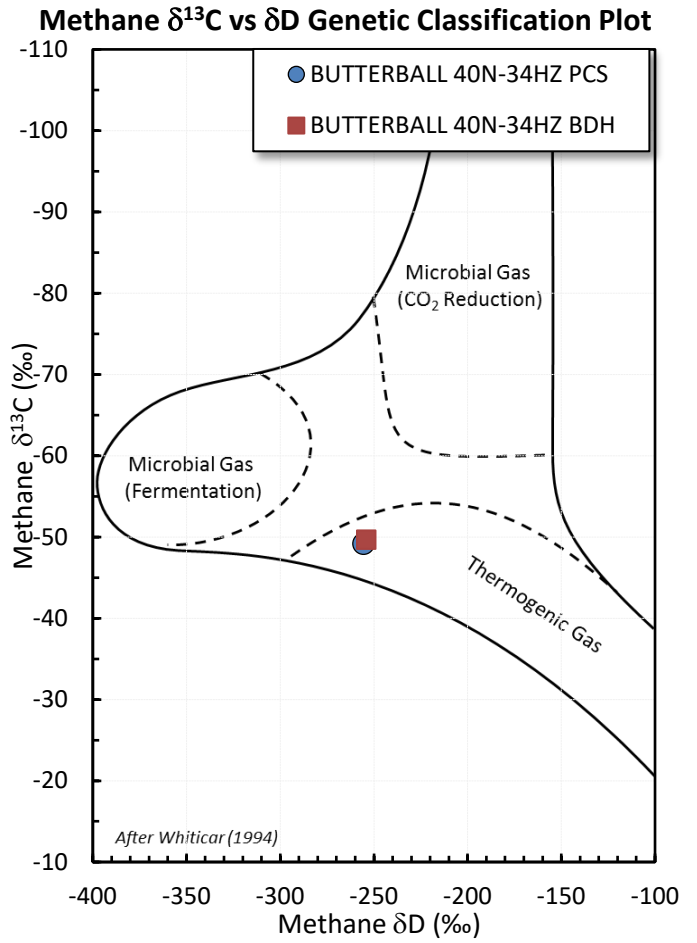

Stable Isotope Interpretive Plots

BUTTERBALL 40N-34HZ BDH

BUTTERBALL 40N-34HZ PCS