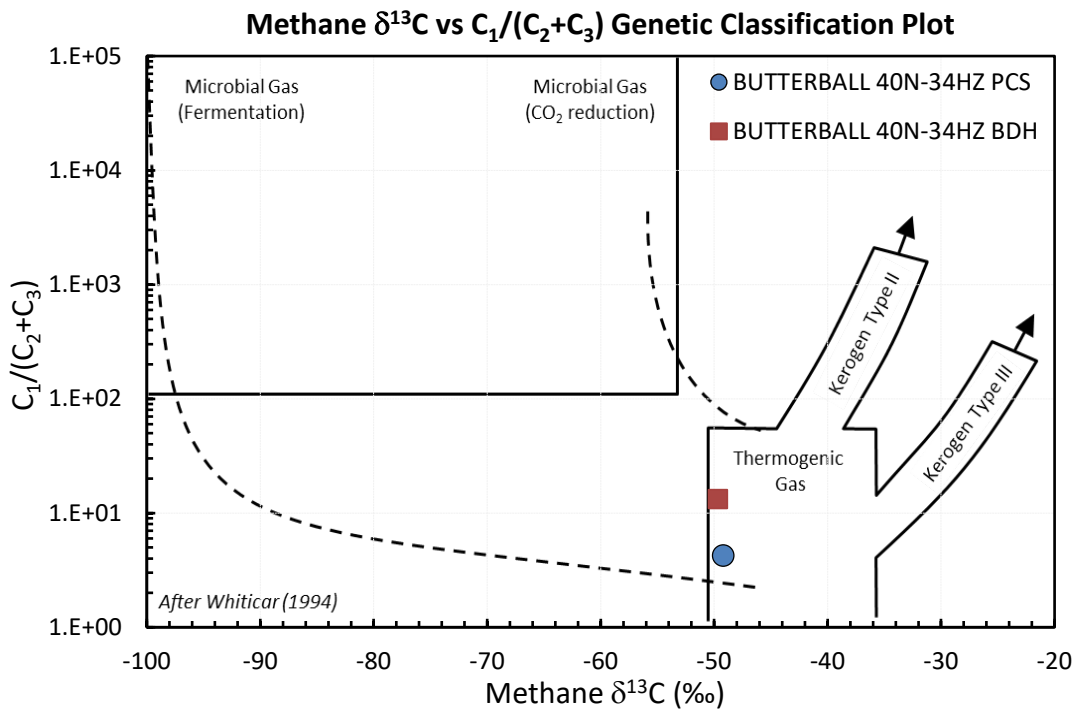

Stable Isotope Interpretive Plots

BUTTERBALL 40N-34HZ BDH

BUTTERBALL 40N-34HZ PCS