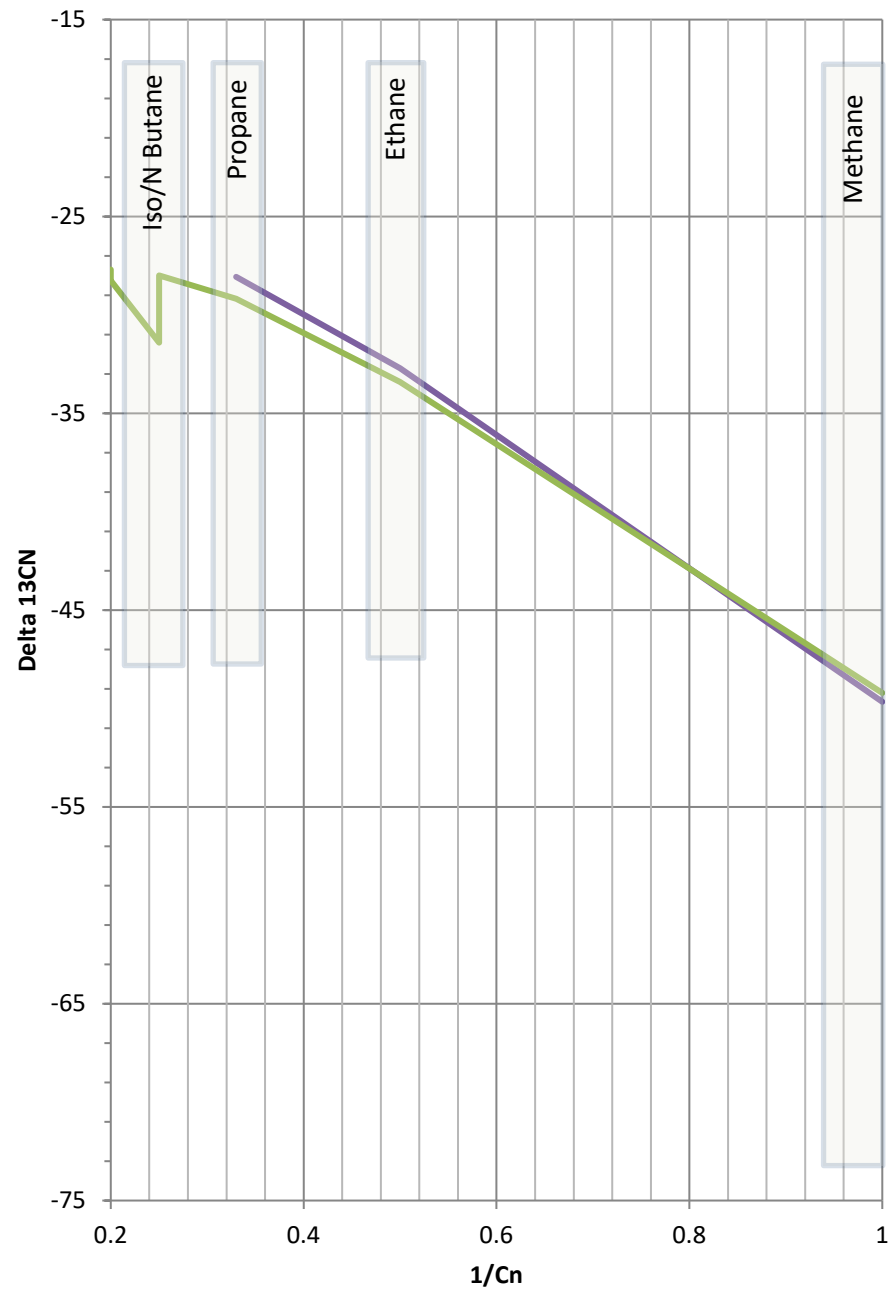

Stable Isotope Interpretive Plots

BUTTERBALL 40N-34HZ BDH

BUTTERBALL 40N-34HZ PCS