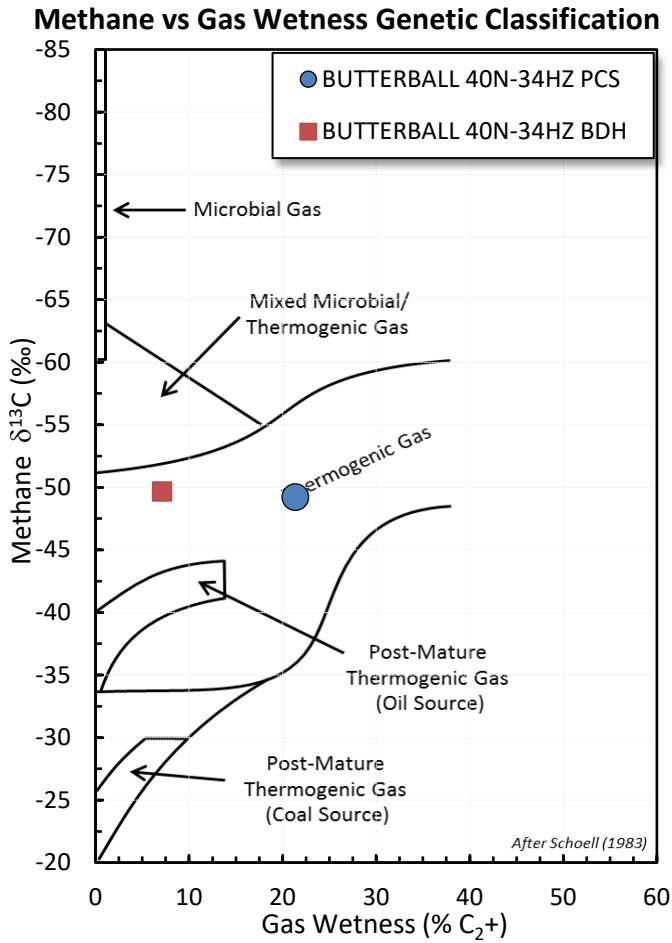

Stable Isotope Interpretive Plots

BUTTERBALL 40N-34HZ BDH

BUTTERBALL 40N-34HZ PCS