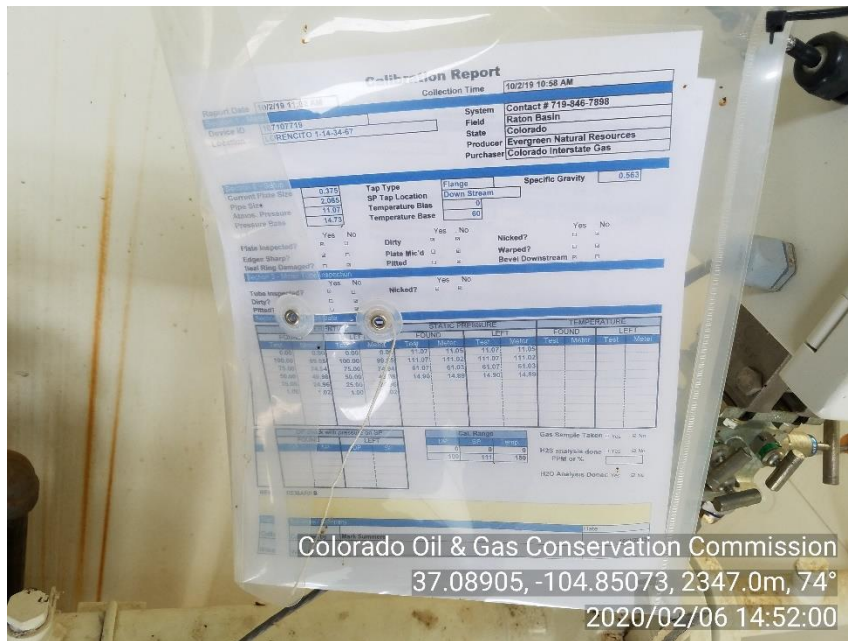

Inspection Photos

Location Name: LORENCITO 1-14 followup

API#: 05-071-07719

INSP. #: 695102126

PHOTO 1: LOCATION

PHOTO 2: WELL SIGN

Inspection Photos
Location Name: LORENCITO 1-14 followup
API#: 05-071-07719
INSP. #: 695102126

PHOTO 3: METER CALIBRATION LOG