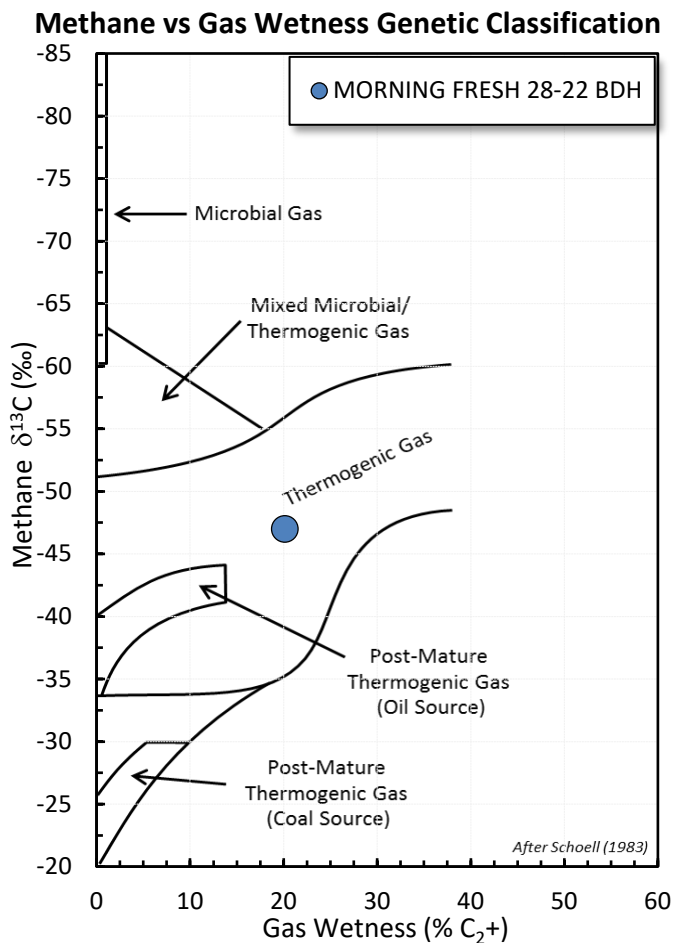

# Stable Isotope Interpretive Plots

# MORNING FRESH 28-22 BDH

MORNING FRESH 28-22 BDH