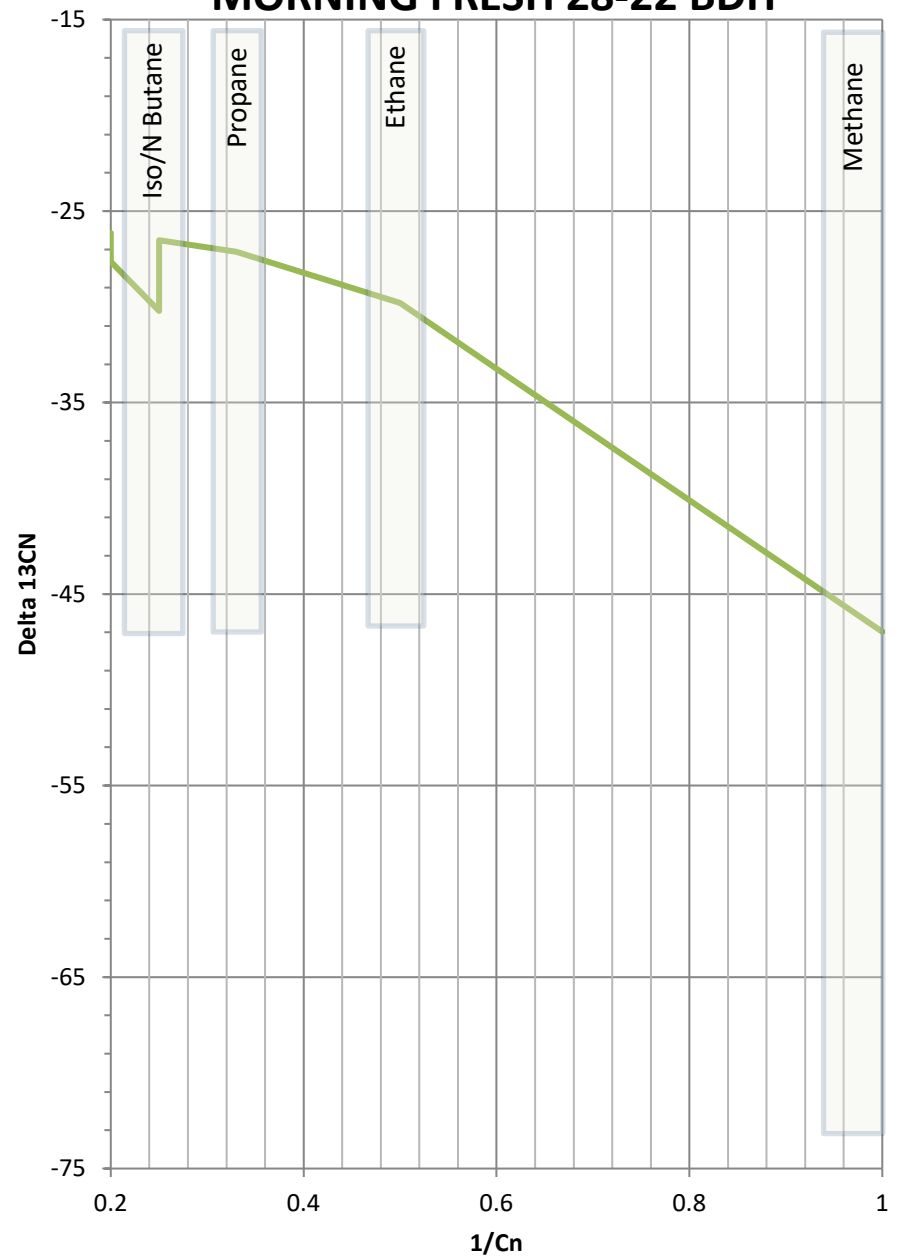

# Stable Isotope Interpretive Plots

# MORNING FRESH 28-22 BDH

MORNING FRESH 28-22 BDH