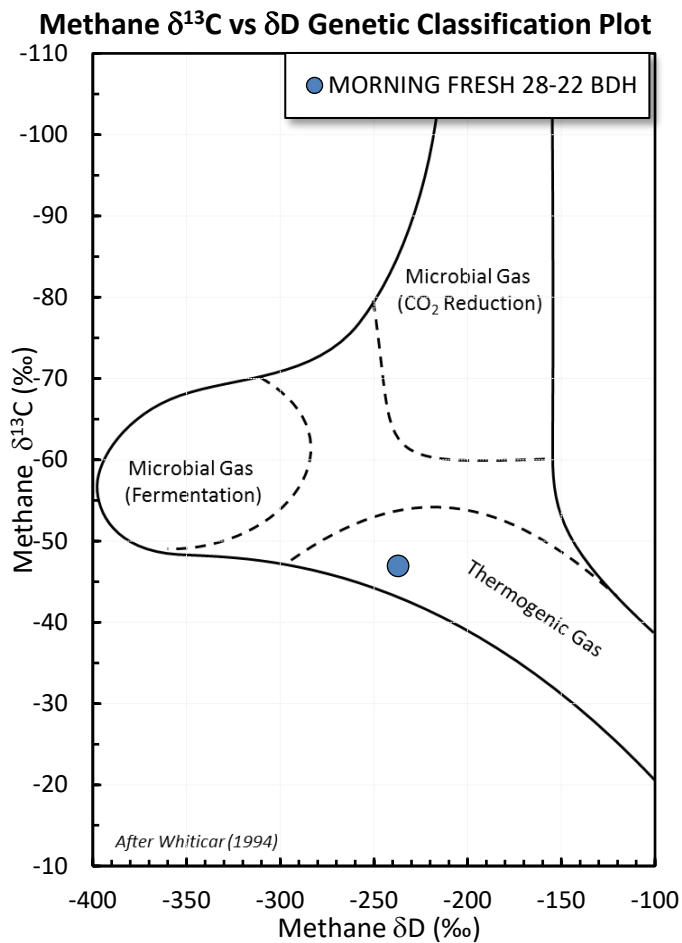

# Stable Isotope Interpretive Plots

# MORNING FRESH 28-22 BDH

MORNING FRESH 28-22 BDH