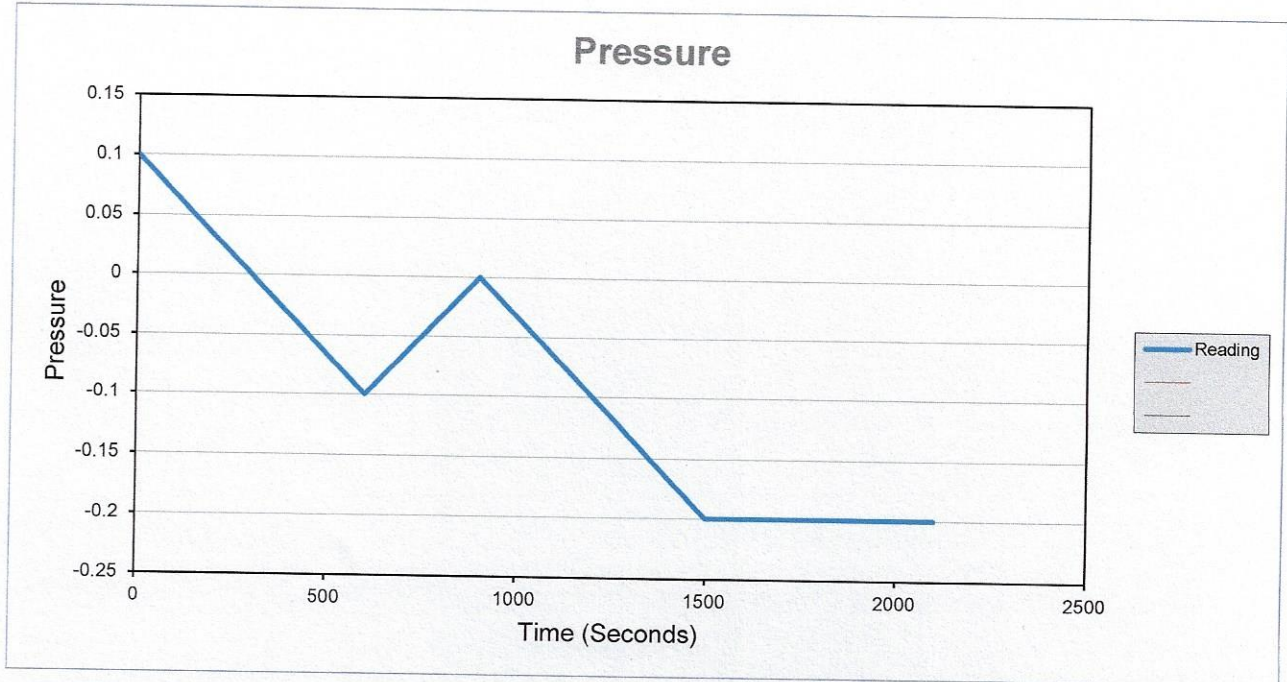

Data Collection Report

Gauge Information	
Serial Number	692527
Model	5KPSIXP2I
Message Store	-----
Units	PSI

Run Info	
Start Time	12/7/19 10:18:34 AM
Stop Time	12/7/19 10:53:56 AM
Logging Interval	300

DIA 11-22 BH

0	
0	
0	
0	0.1
300	0
600	-0.1
900	0
1200	-0.1
1500	-0.2
1800	-0.2
2100	-0.2

Event	Event Data
Battery OK	
Logging Interval, 300	
Tare, -2.1	