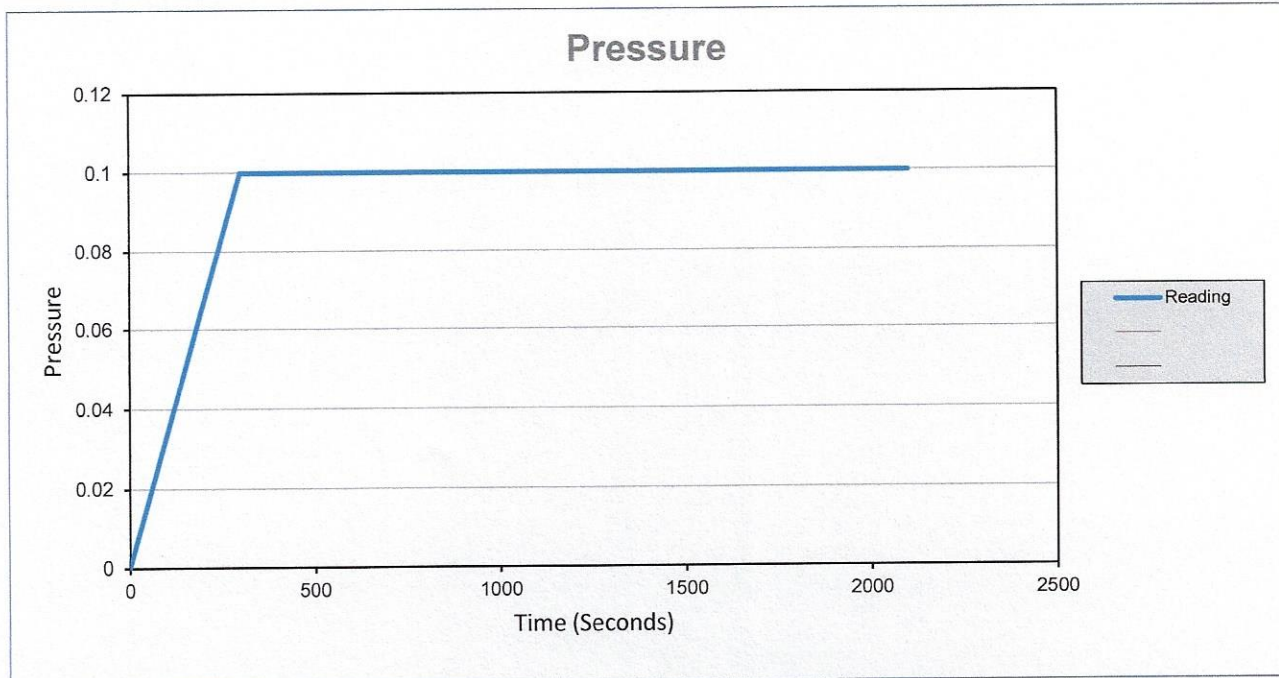

# Data Collection Report

Gauge Information	
Serial Number	462782
Model	1KPSIXP2I
Message Store	-----
Units	PSI

Run Info	
Start Time	12/10/19 6:38:40 AM
Stop Time	12/10/19 7:14:10 AM
Logging Interval	300