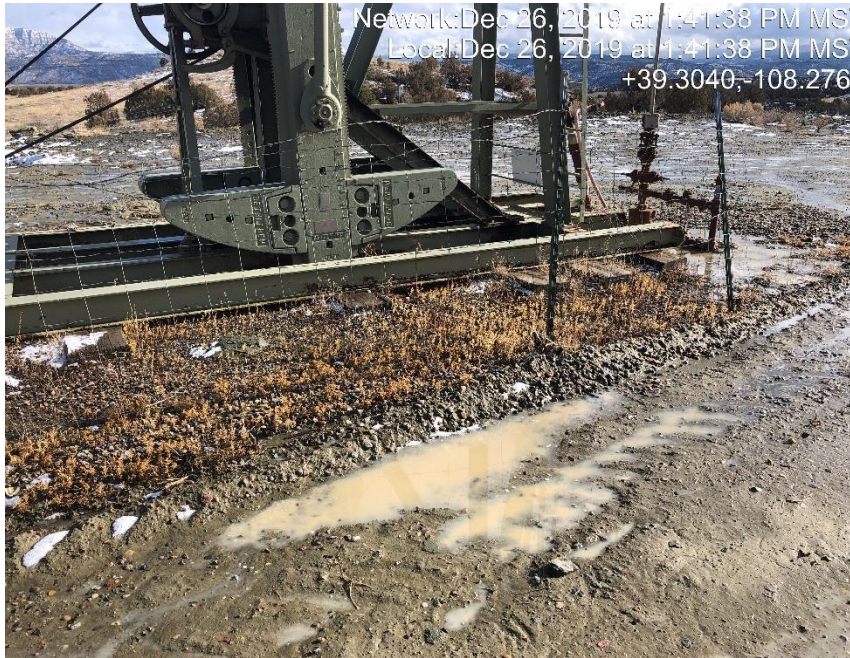

## Inspection Photos

Location Name: MARALEX RESOURCES INC SULFUR GULCH 9-98-1-69S98W /1SWNE

Location ID: 312658

Photo #0305 photo from entrance to location.

Photo #0308 Tank capacity and contents not legible.

## Inspection Photos

Location Name: MARALEX RESOURCES INC SULFUR GULCH 9-98-1-69S98W /1SWNE

Location ID: 312658

Photo #0306 multiple place with weeds on location.

Photo #0310 multiple place with weeds on location.