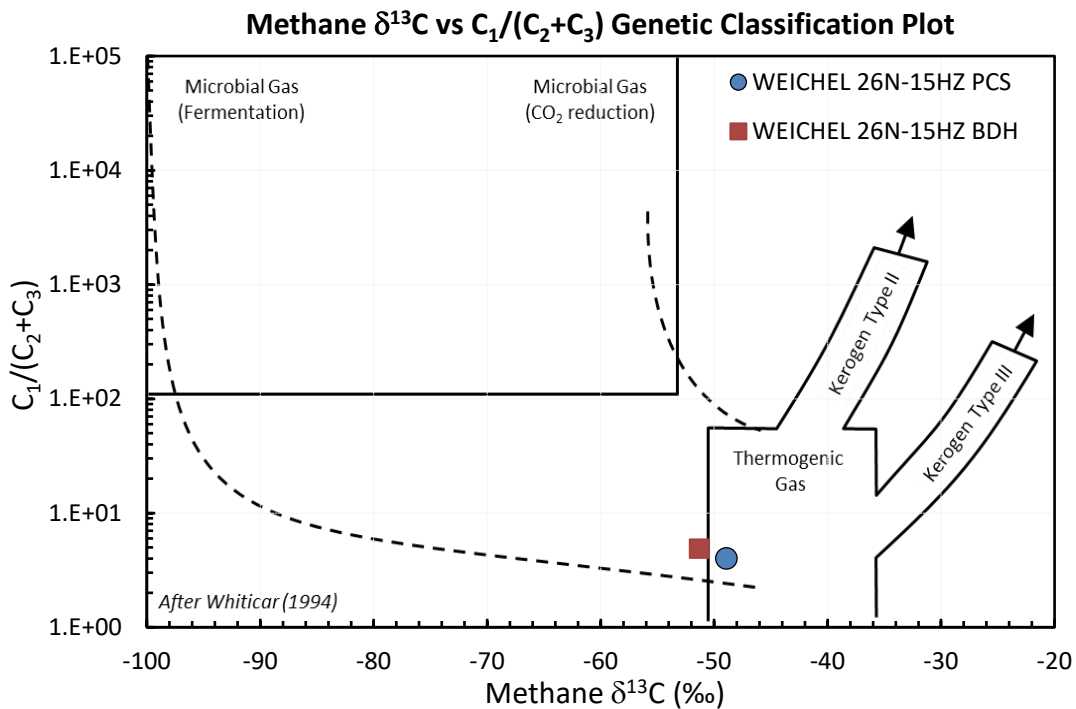

# Stable Isotope Interpretive Plots

WEICHEL 26N-15HZ PCS

WEICHEL 26N-15HZ BDH