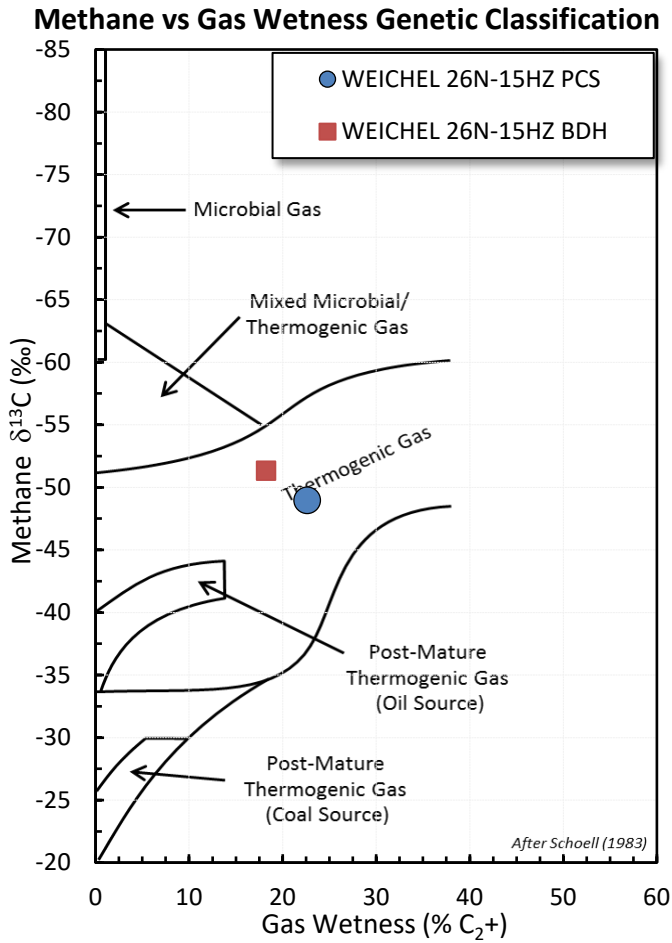

# Stable Isotope Interpretive Plots

WEICHEL 26N-15HZ PCS

WEICHEL 26N-15HZ BDH