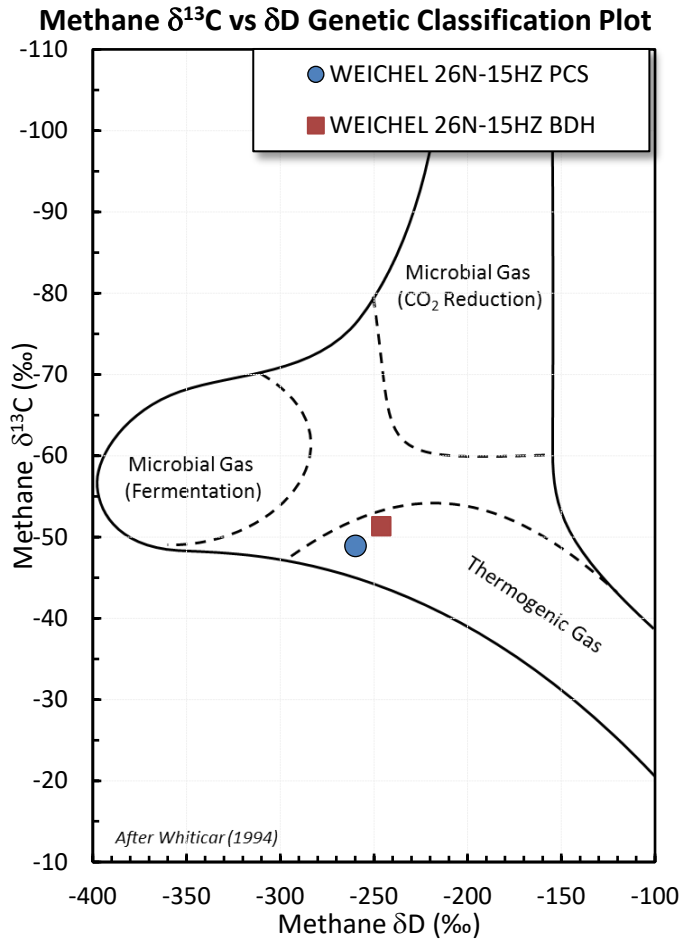

# Stable Isotope Interpretive Plots

WEICHEL 26N-15HZ PCS

WEICHEL 26N-15HZ BDH