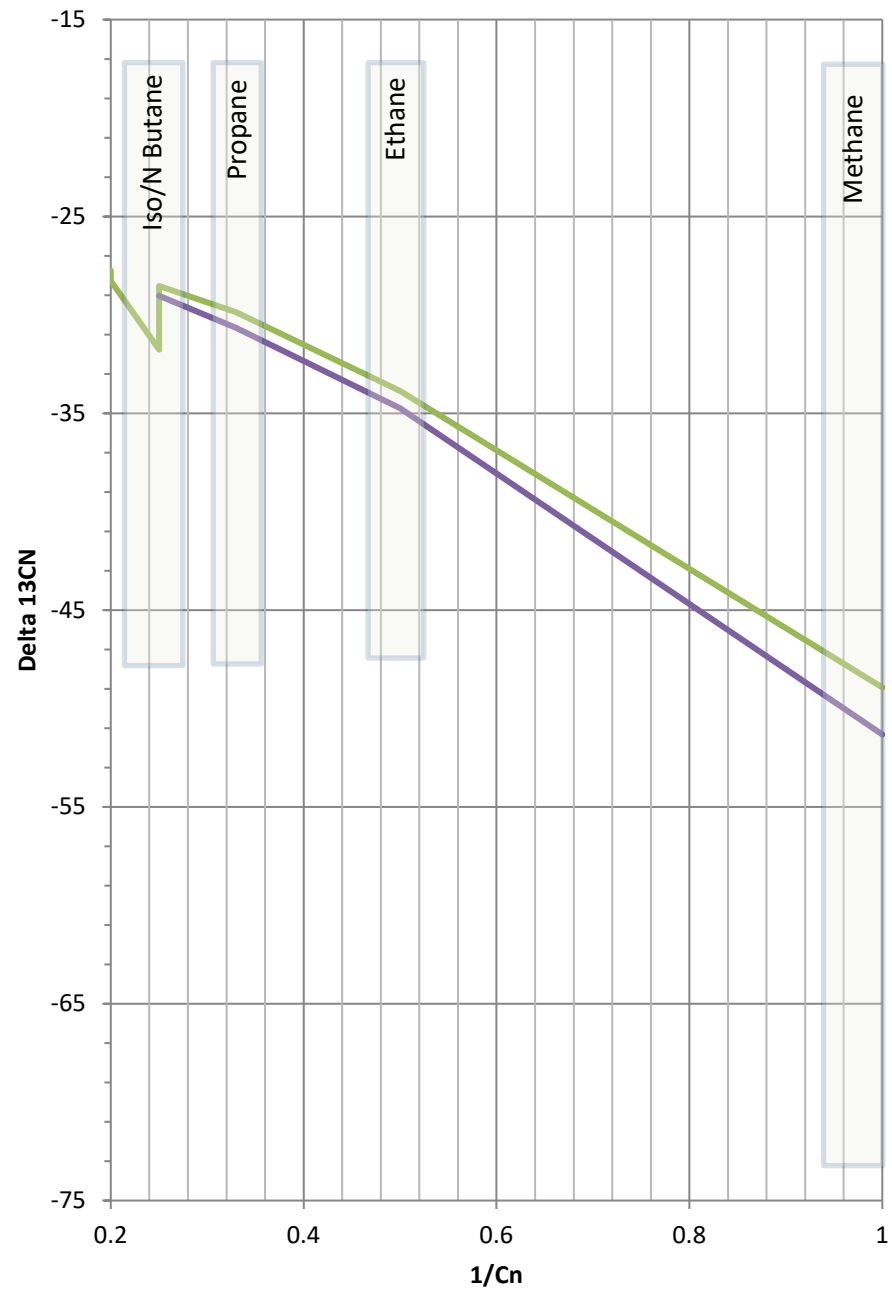

# Stable Isotope Interpretive Plots

WEICHEL 26N-15HZ PCS

WEICHEL 26N-15HZ BDH