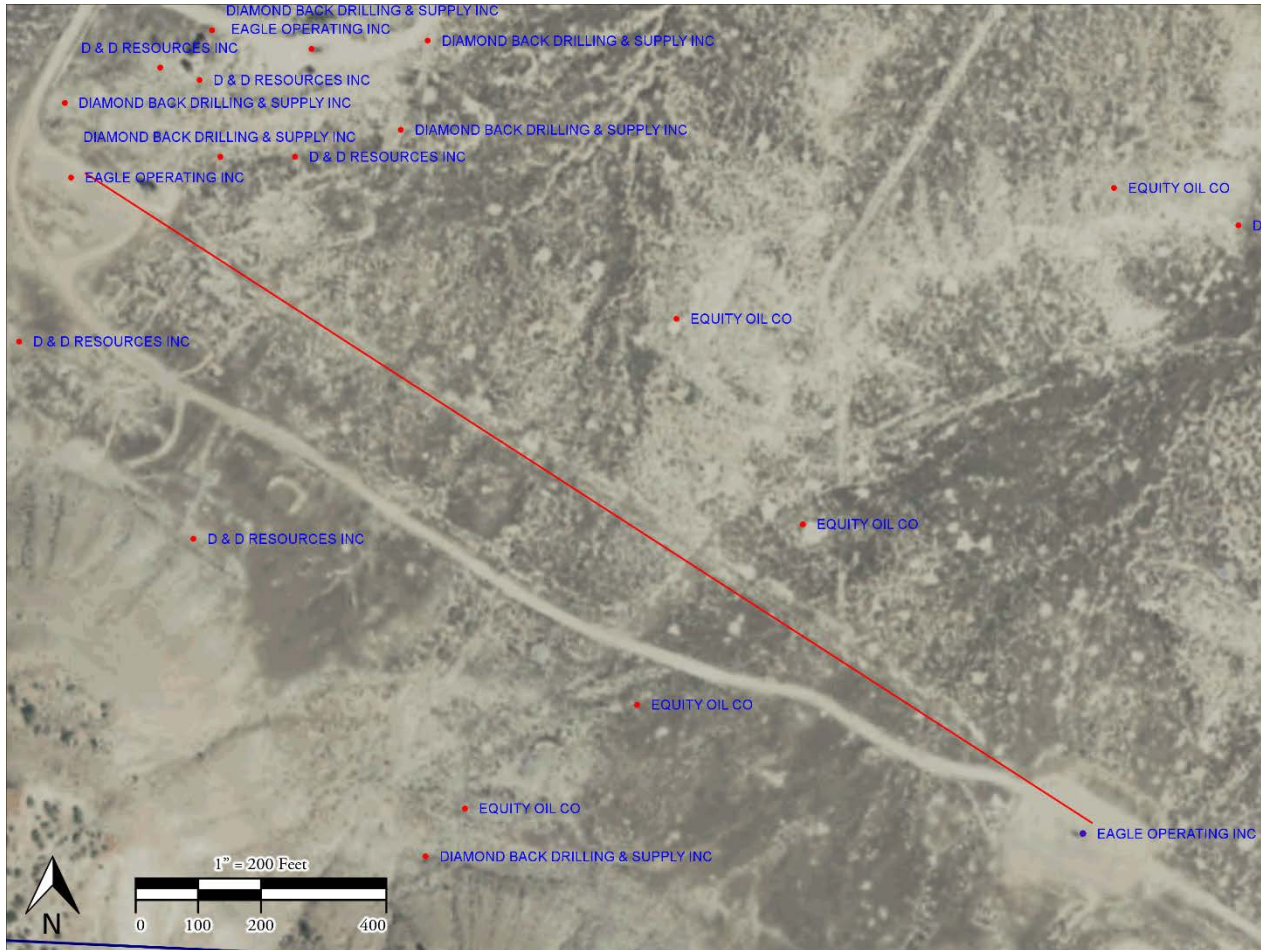

Inspection Photos
Operator Name: EAGLE OPERATING INC
Location: 316328

Location sign and pump jack, well is producing

Inspection Photos
Operator Name: EAGLE OPERATING INC
Location: 316328

Eagle Operating remote tank battery

Inspection Photos
Operator Name: EAGLE OPERATING INC
Location: 316328

Eagle Operating location and remote tank battery. 1888' from wellhead to tank battery