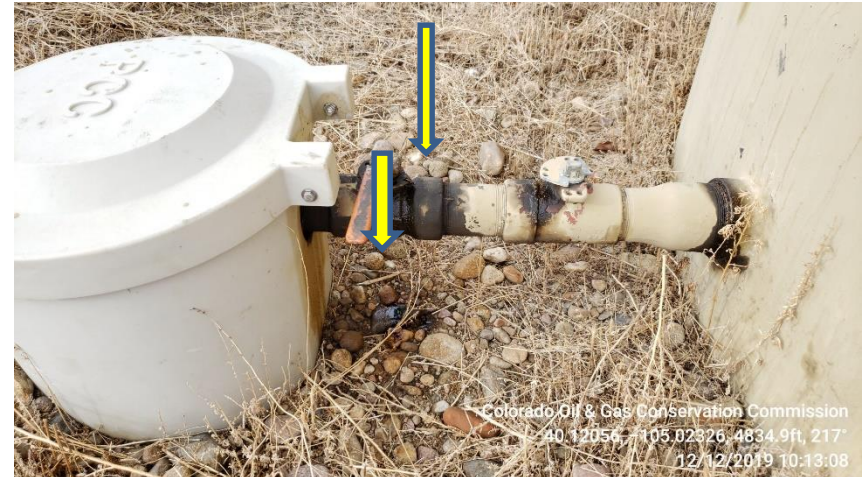

Inspection Photos  
Location Name: Shaw tank battery  
Location ID: 446599

Photo 1 TB sign

Photo 2 TB

Inspection Photos  
Location Name: Shaw tank battery  
Location ID: 446599

Photo 3 Gas meter run, dead weeds around skid

Photo 4 Horiz. Heated Sep. dead weeds inside fencing

Inspection Photos  
Location Name: Shaw tank battery  
Location ID: 446599

Photo 5 ECD

Photo 6 Dead weeds inside berm of TB

**Inspection Photos**  
**Location Name: Shaw tank battery**  
**Location ID: 446599**

**Photo 7 Stained soil at base of crude oil tank**

**Photo 8 Stained soil under possibly leaking valve TB load line**