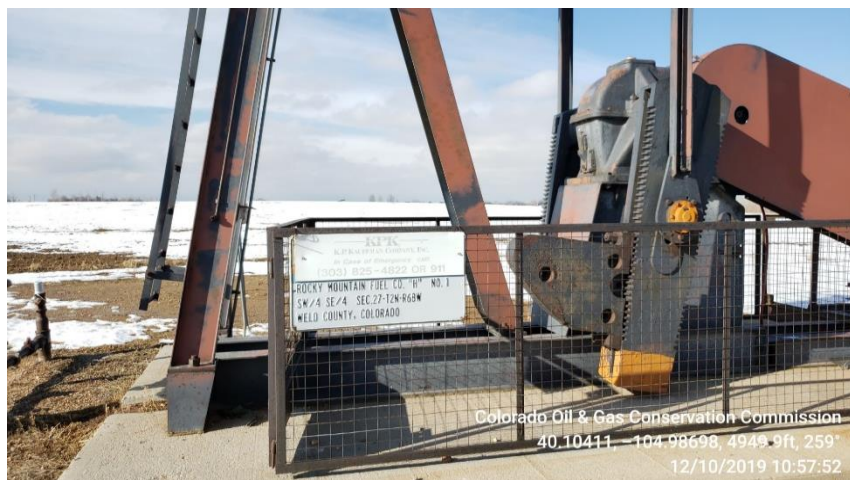

Inspection Photos  
Location Name: Rocky Mountain Fuel Co "H" #1  
Location ID: 318641

Photo 1 WH sign

Photo 2 WH

**Inspection Photos**  
**Location Name: Rocky Mountain Fuel Co "H" #1**  
**Location ID: 318641**

**Photo 3 Broken PU belts appear to have been removed and replaced**