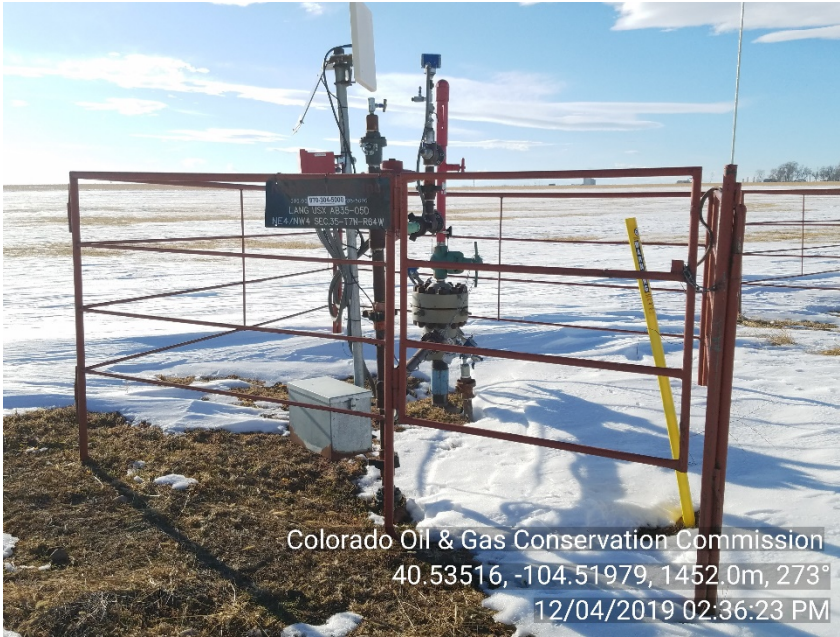

Inspection Photos
Location Name: Lang USX AB /35-03 (Multi)
Location #: 422547

Photo #1

Lang USX AB 35-03 (05-123-33303) Wellsite

Shut-In | SI

Photo #2

Lang USX AB 35-19D (05-123-33308) Wellsite

Shut-In | SI

Inspection Photos

Location Name: Lang USX AB /35-03 (Multi)

Location #: 422547

Colorado Oil & Gas Conservation Commission
40.53516, -104.51979, 1452.0m, 273°
12/04/2019 02:36:23 PM

Photo #3

Lang USX AB 35-05D (05-123-33309) Wellsite

Shut-In | SI

Colorado Oil & Gas Conservation Commission
40.5369, -104.51992, 1468.0m, 107°
12/04/2019 03:07:14 PM

Photo #4

Lang USX AB 35-03, 35-19D, 35-05D, 35-6 Battery site

Shut-down | Inactive