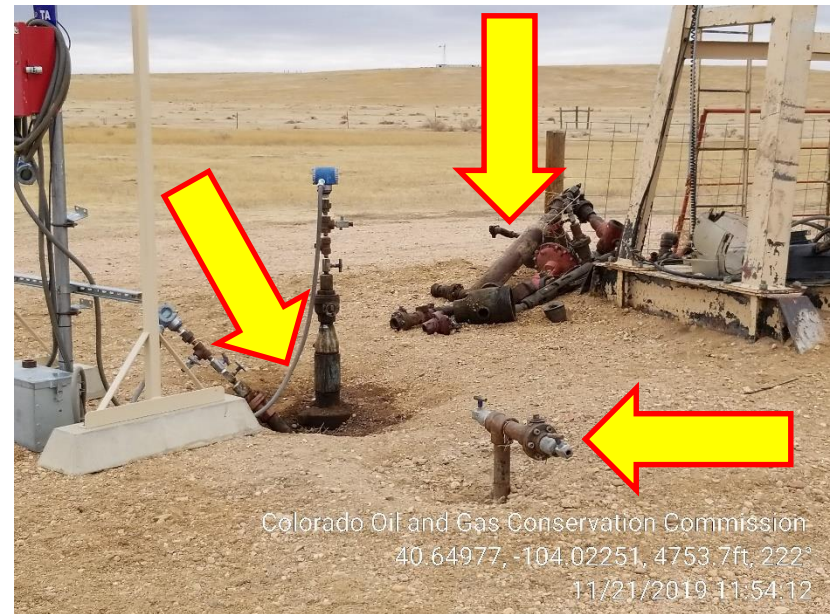

Inspection Photos  
Location Name: Peterson PC LG 19-6  
Location ID: 422755

Photo 1 – Tank Battery

Photo 2 – Stained Soil at Wellhead, Unused Wellhead parts, Unmarked 2" Riser

Inspection Photos  
Location Name: Peterson PC LG 19-6  
Location ID: 422755

Photo 3 – Unused Stains and Containment and Tubing

Photo 4 – Stained Soil at Gas Engine