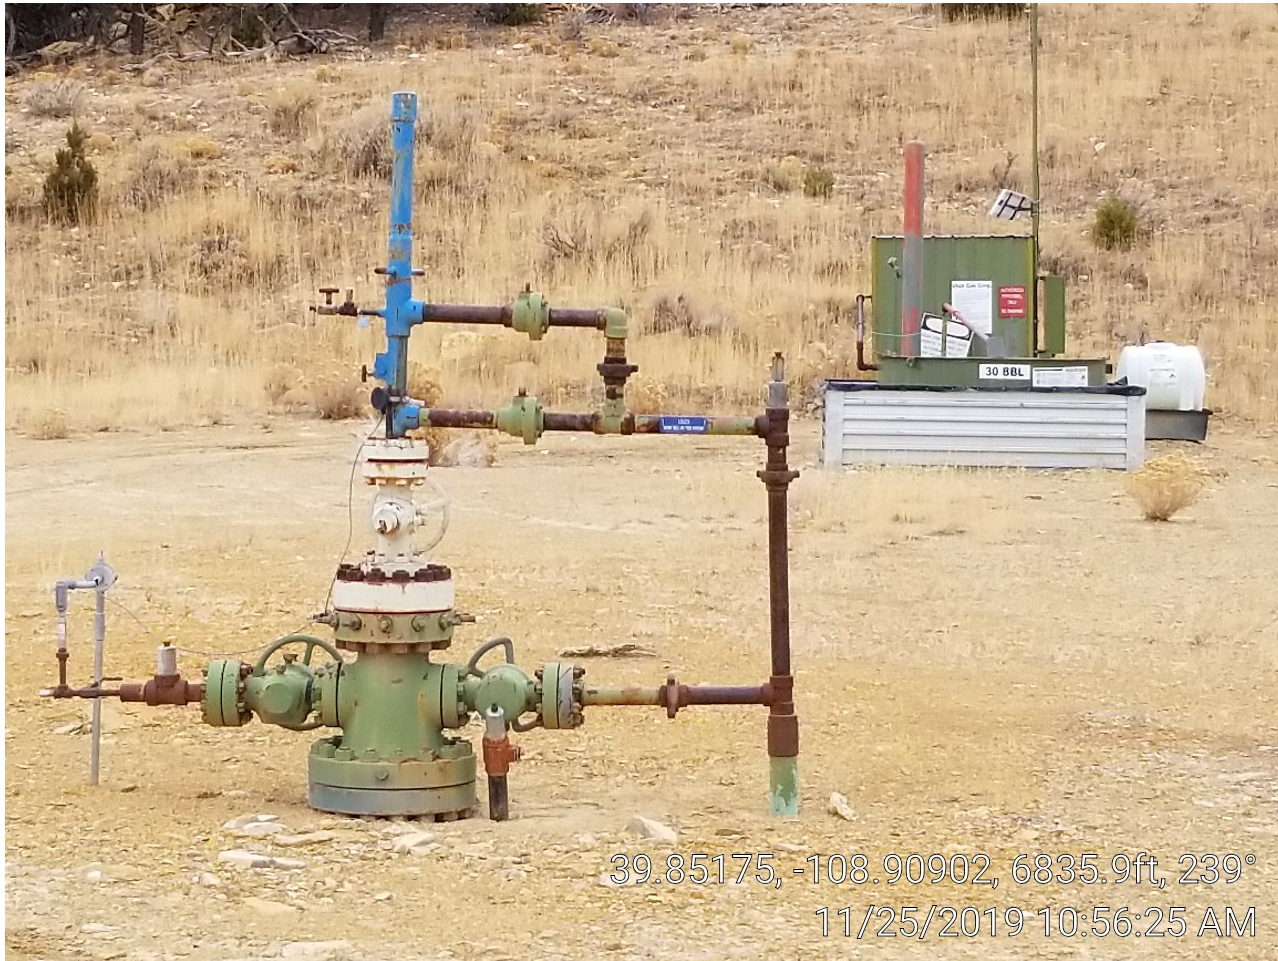

Dragon Trail Unit 1325
API: 05-103-09448
Inspection: 679706311

Photo 1. Location.