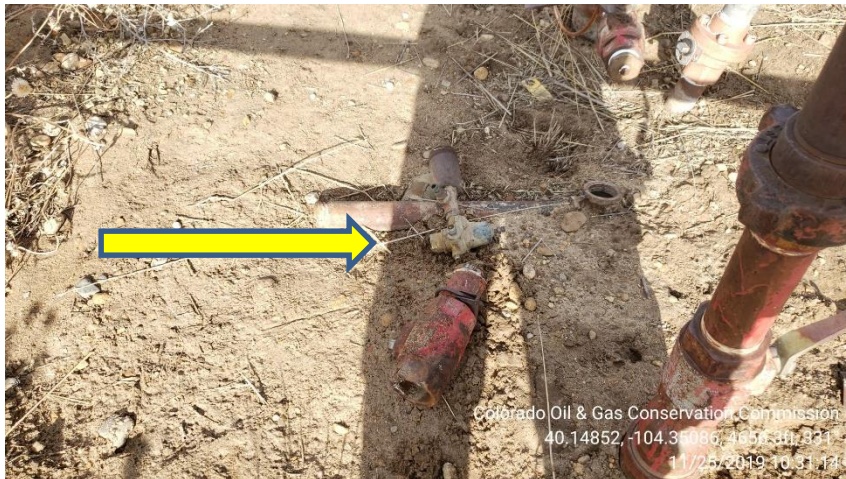

Inspection Photos  
Location Name: Klein (Lanyard Extension)#24-8  
Location ID: 318615

Photo 1 WH sign

Photo 2 Dead weeds around WH

**Inspection Photos**  
**Location Name: Klein (Lanyard Extension)#24-8**  
**Location ID: 318615**

**Photo 3 Trash unused flow line parts**

**Photo 4 Trash empty barrel and stand**

Inspection Photos  
Location Name: Klein (Lanyard Extension)#24-8  
Location ID: 318615

Photo 5 TB sign

Photo 6 TB

**Inspection Photos**  
**Location Name: Klein (Lanyard Extension)#24-8**  
**Location ID: 318615**

**Photo 7 Separator**

**Photo 8 Crew doing pipe line maintenance**