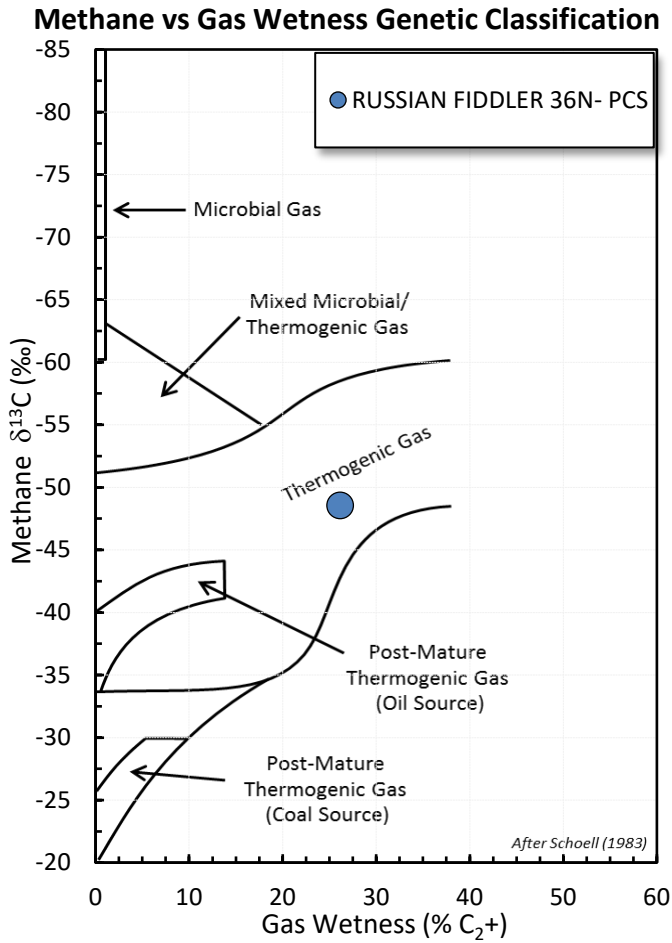

Stable Isotope Interpretive Plots

RUSSIAN FIDDLER 36N- PCS