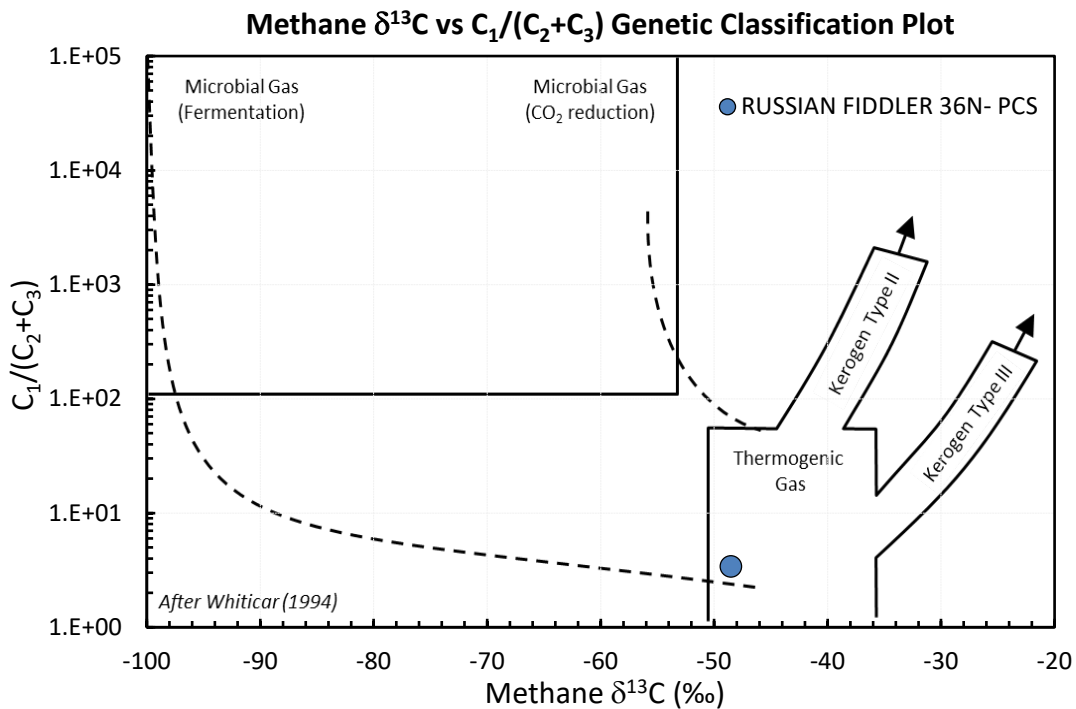

Stable Isotope Interpretive Plots

RUSSIAN FIDDLER 36N- PCS