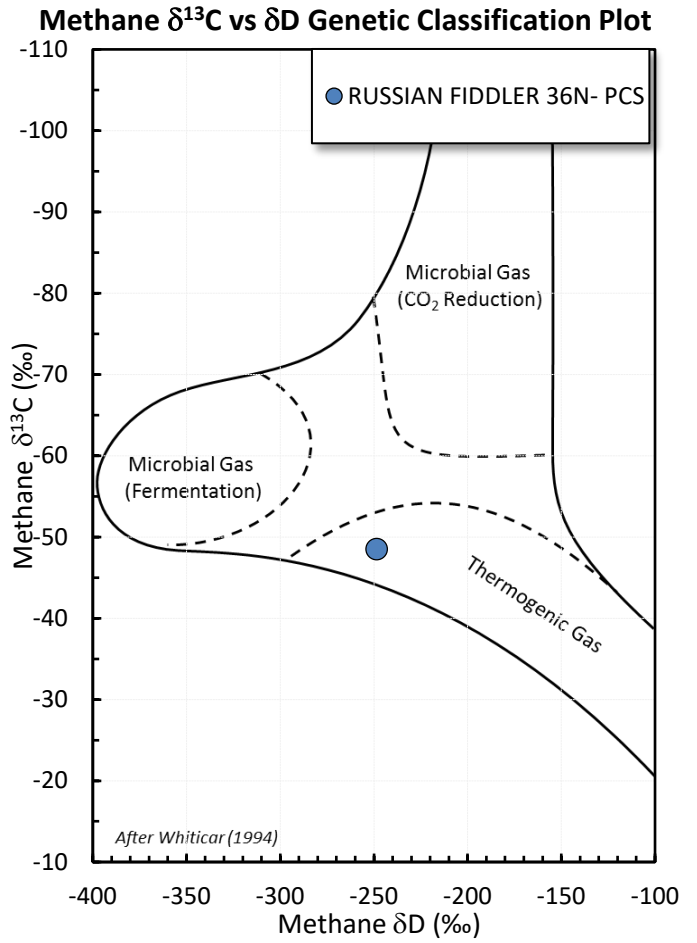

Stable Isotope Interpretive Plots

RUSSIAN FIDDLER 36N- PCS