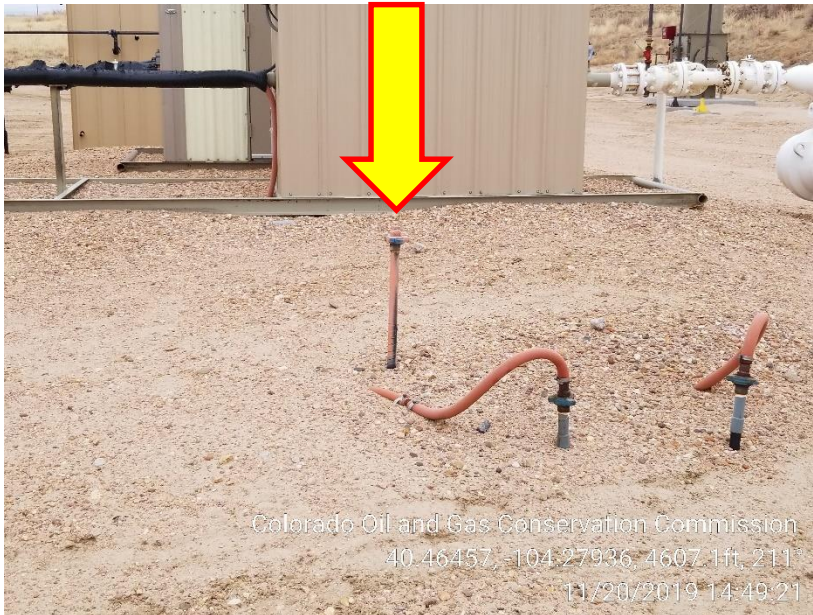

**Inspection Photos**  
**Location Name: Dutch Lake 17-25H**  
**Location ID: 422842**

**Photo 1 – Pumping Unit**

**Photo 2 – Tank Battery**

Inspection Photos  
Location Name: Dutch Lake 17-25H  
Location ID: 422842

Photo 3 – Stained Soil at Wellhead

Photo 4 – Unmarked 3" Riser at Pumping Unit

**Inspection Photos**  
**Location Name: Dutch Lake 17-25H**  
**Location ID: 422842**

**Photo 5 – Unmarked 1” Riser North of Gas Meter Houses**

**Photo 6 – Unused Piping on Southside of Location**