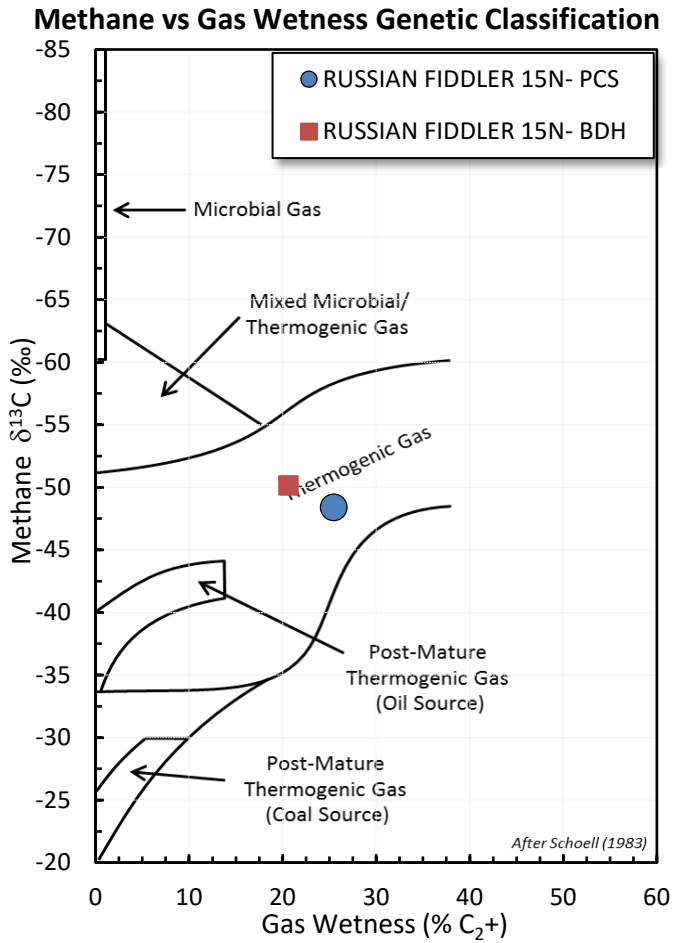

Stable Isotope Interpretive Plots

RUSSIAN FIDDLER 15N- PCS

RUSSIAN FIDDLER 15N- BDH