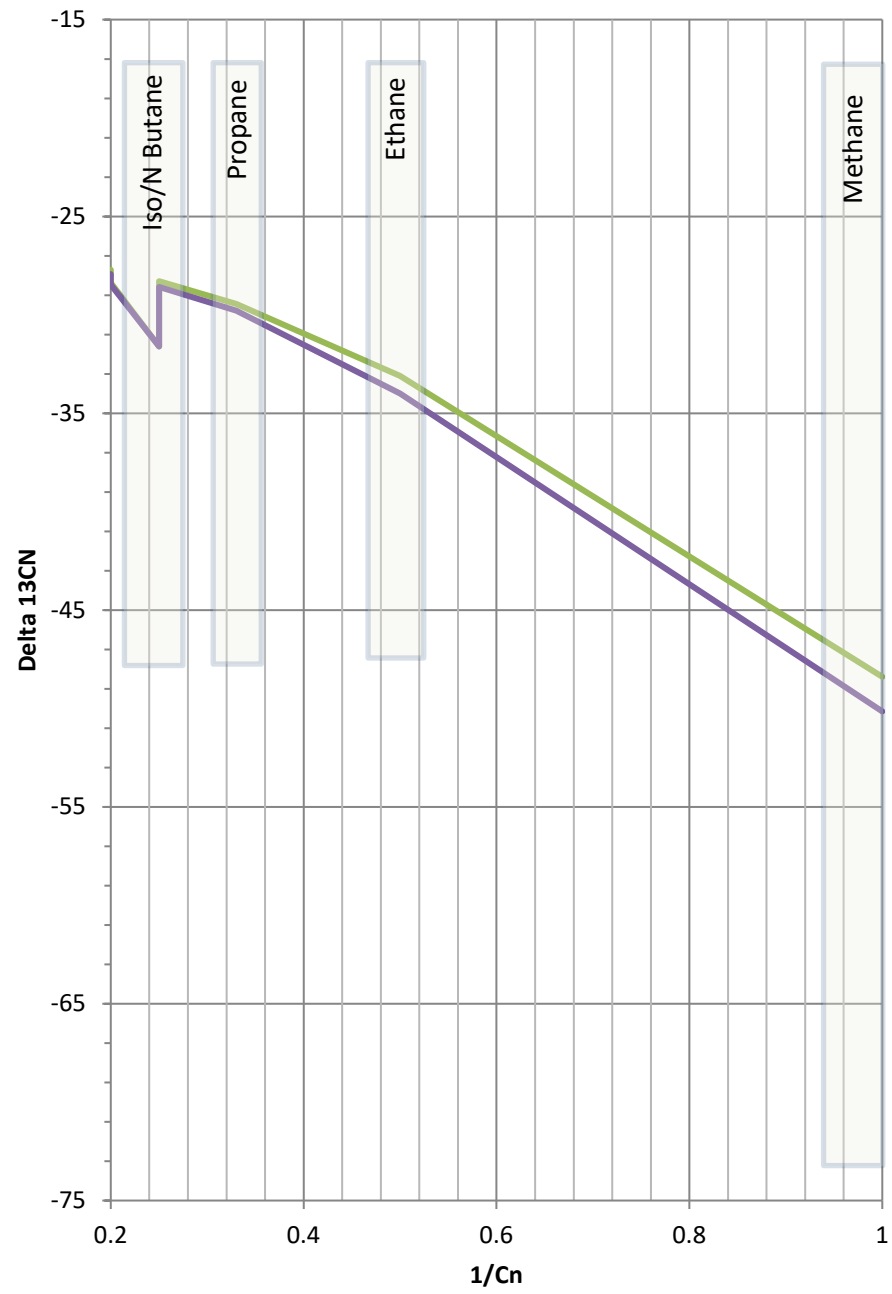

Stable Isotope Interpretive Plots

RUSSIAN FIDDLER 15N- PCS

RUSSIAN FIDDLER 15N- BDH