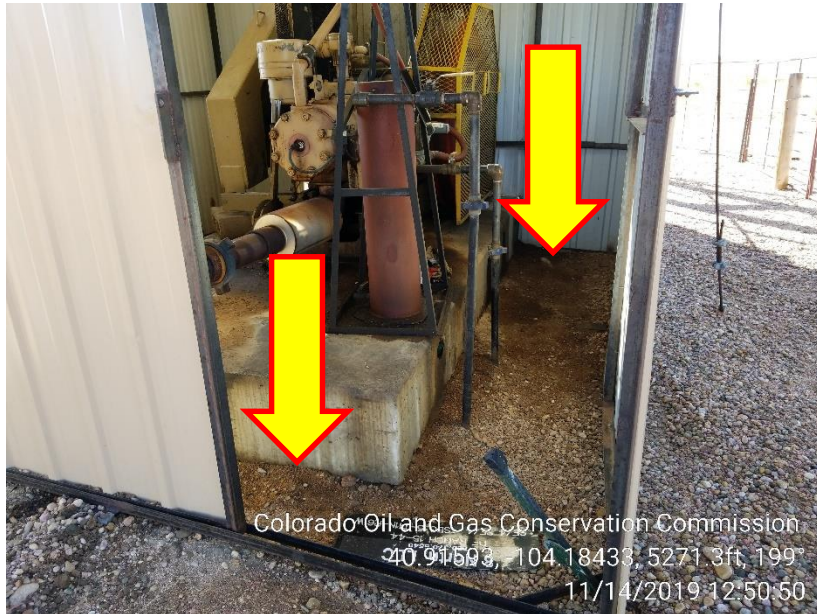

Inspection Photos
Location Name: DF Ranch 15-44
Location ID: 410138

Photo 1 – Pumping Unit

Photo 2 – Stained Soil at Exhaust

Inspection Photos
Location Name: DF Ranch 15-44
Location ID: 410138

Photo 3 – Stained Soil at Exhaust