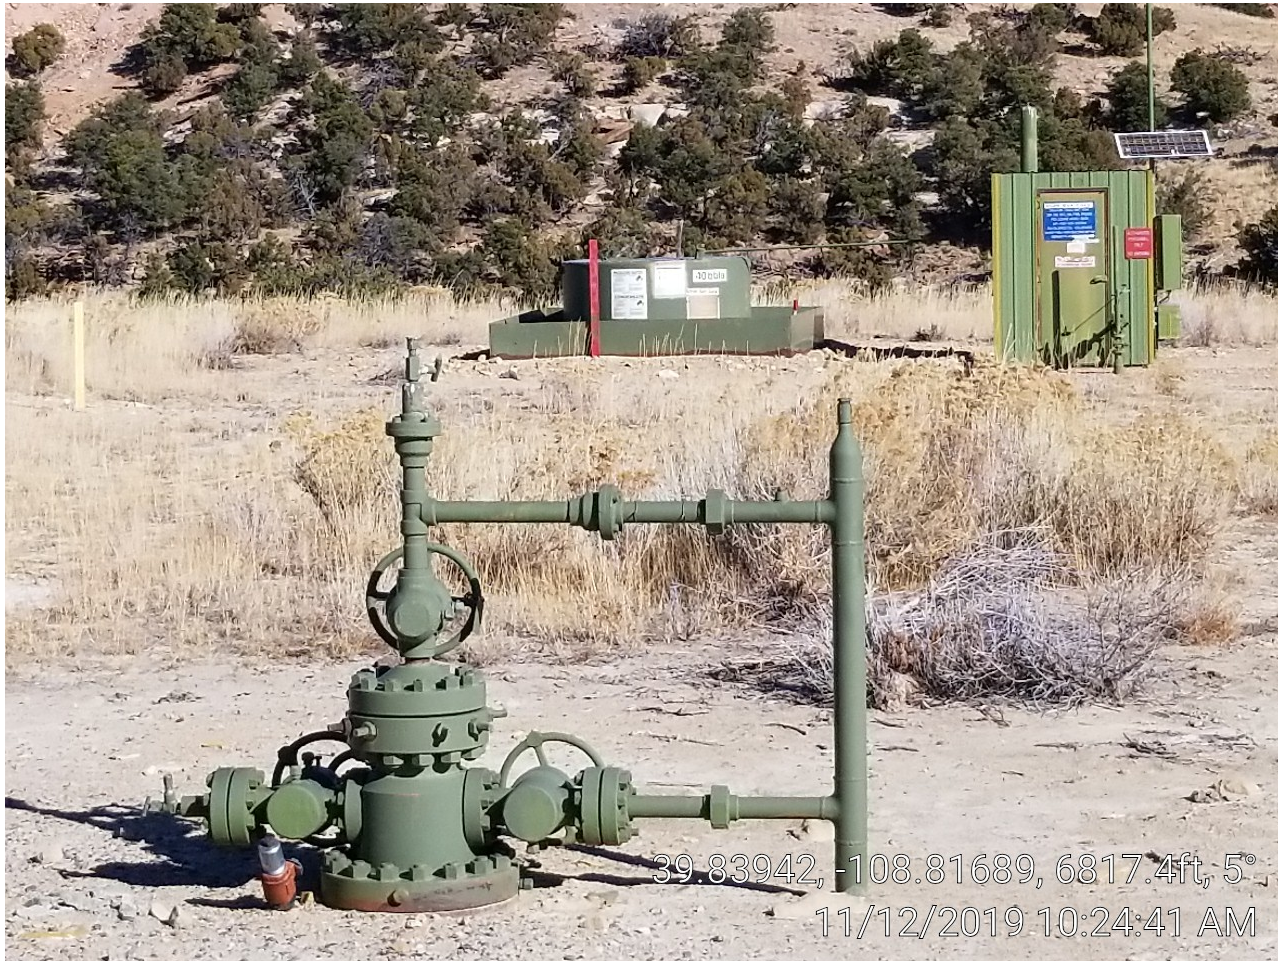

Dragon Trail Unit 1104
API: 05-103-09354
Inspection: 679706042

Photo 1. Location.