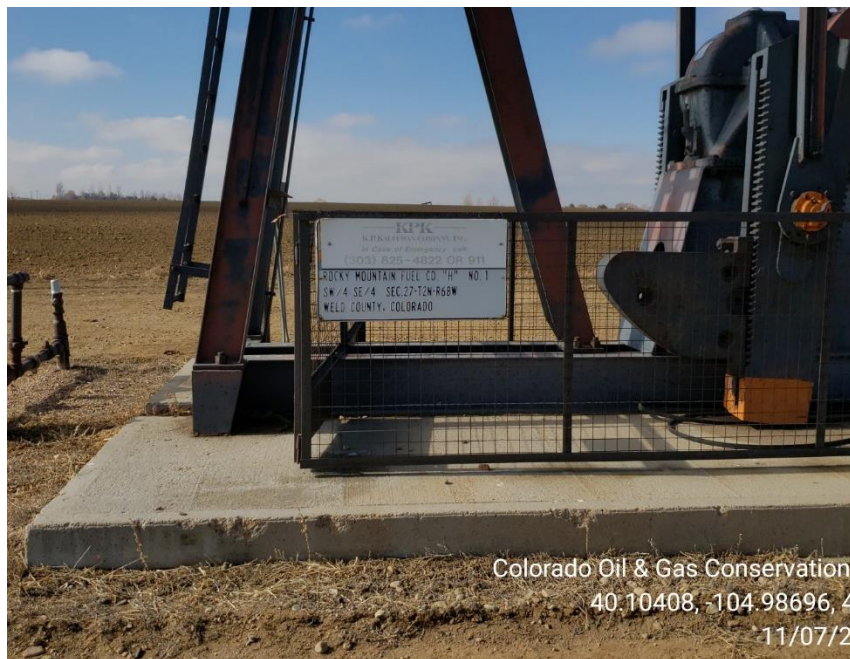

Inspection Photos
Location Name: Rock Mount. Fuel Co. H #1
Location ID: 318641

Colorado Oil & Gas Conservation
40.10408, -104.98696, 4
11/07/2

Colorado Oil & Gas Conservation
40.10402, -104.98704, 4
11/07/2

Photo 1 WH sign

Photo 2 WH/PU

Inspection Photos
Location Name: Rock Mount. Fuel Co. H #1
Location ID: 318641

Photo 3 Electric panel, transformers and meter box

Photo 4 PU belts lying at base of PU

Inspection Photos
Location Name: Rock Mount. Fuel Co. H #1
Location ID: 318641