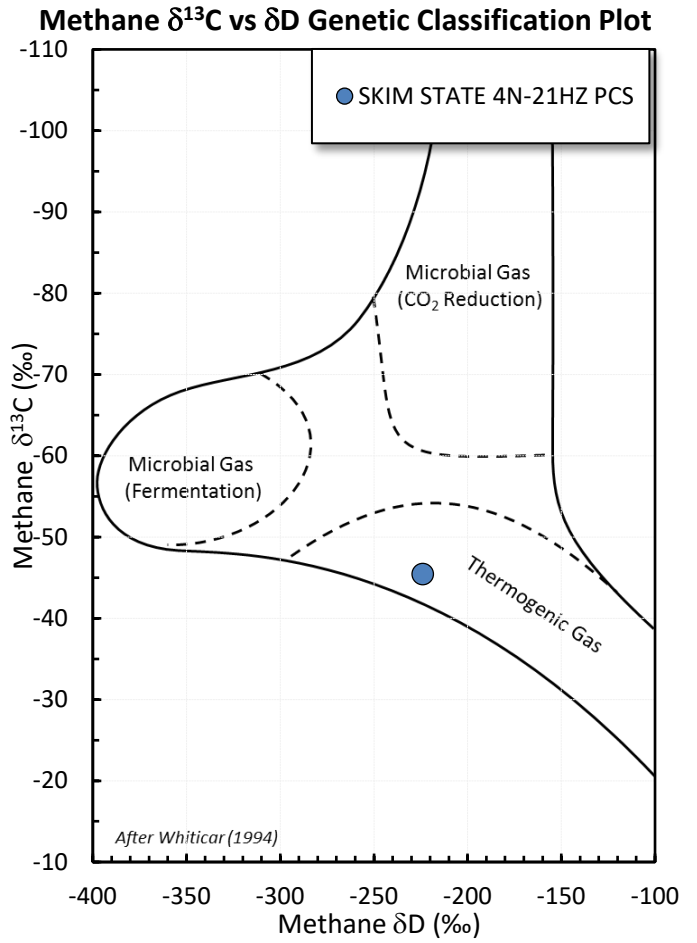

# Stable Isotope Interpretive Plots

# SKIM STATE 4N-21HZ PCS