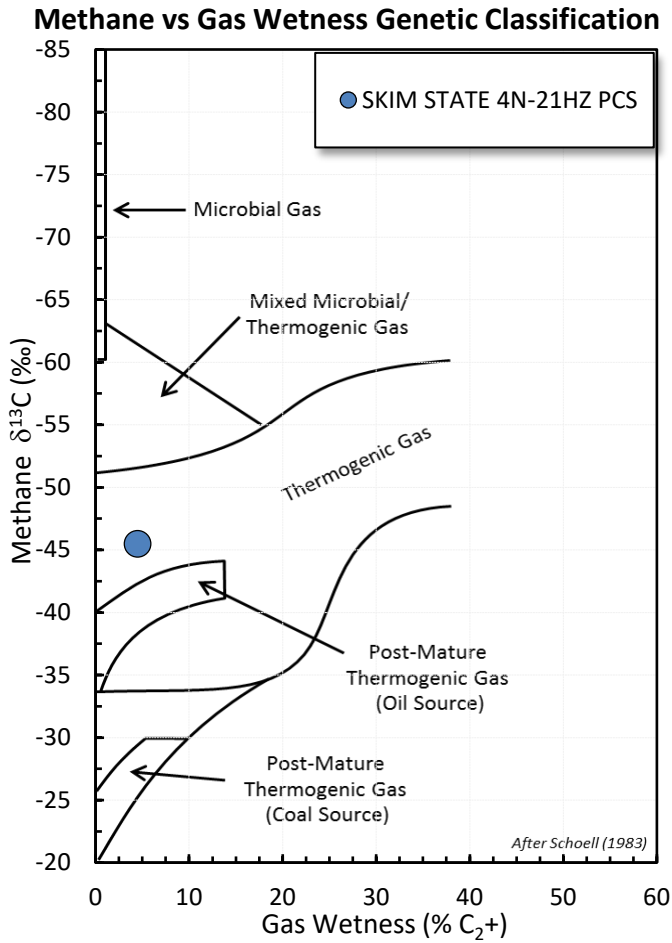

# Stable Isotope Interpretive Plots

# SKIM STATE 4N-21HZ PCS