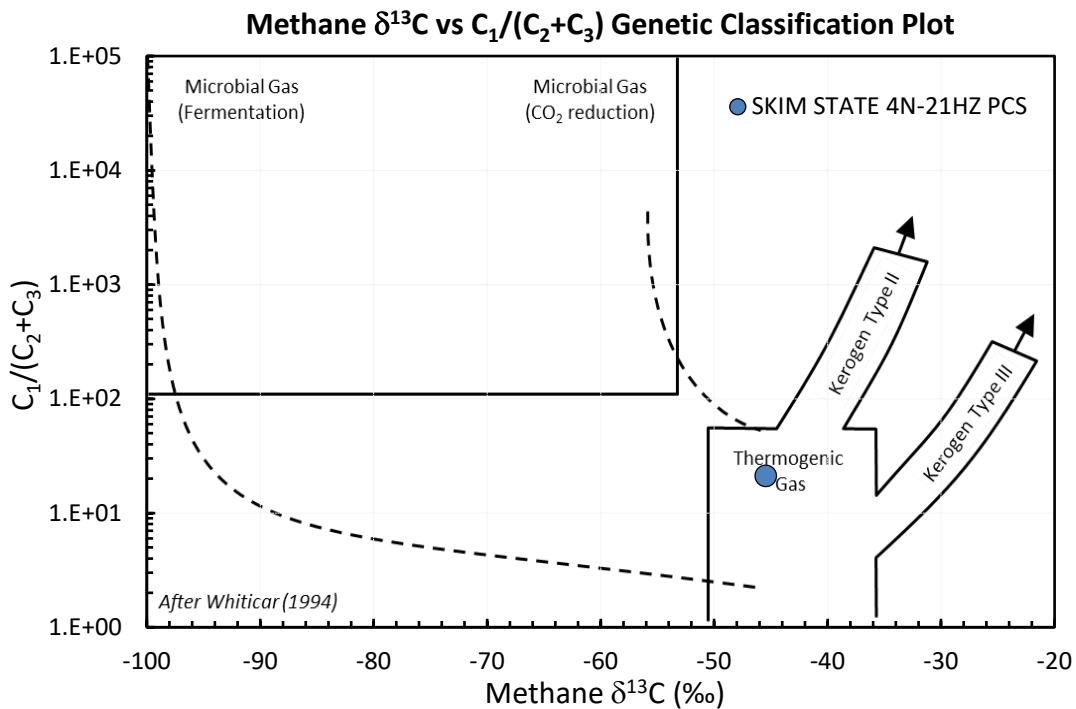

# Stable Isotope Interpretive Plots

# SKIM STATE 4N-21HZ PCS