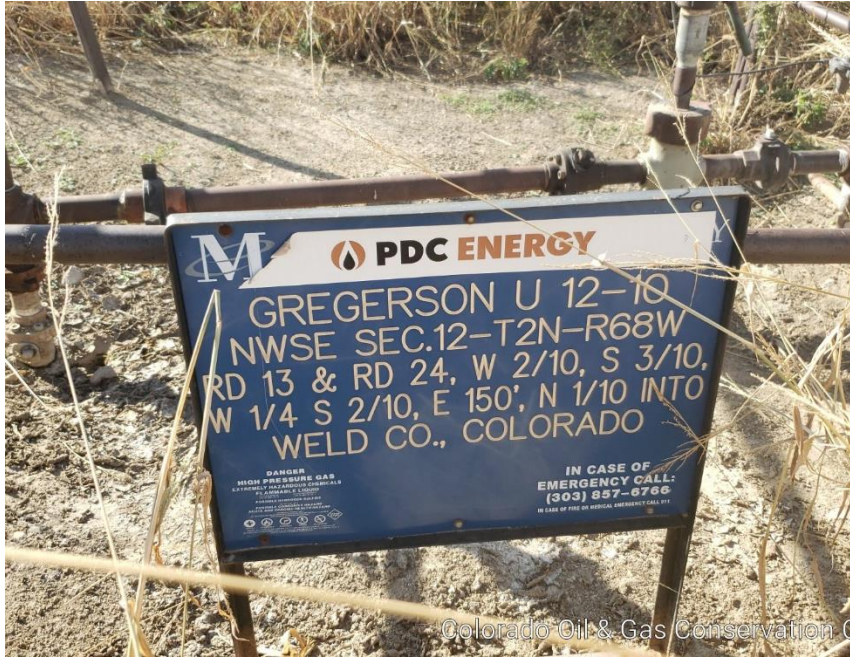

Inspection Photos
Location Name: Gregerson
Location ID: 336481

Photo #1 WH sign PDC

Photo #2 WH sign Kerr McGee

Inspection Photos
Location Name: Gregerson
Location ID: 336481

Photo #3 Gregerson #U 12-10 WH

Photo #4 Gregerson #U12-10JI WH

Inspection Photos
Location Name: Gregerson
Location ID: 336481

© Colorado Oil & Gas Conservation Commission

© Colorado Oil & Gas Conservation Commission

Photo #5 Gregerson #U 12-10 Weeds overgrown at wellsite