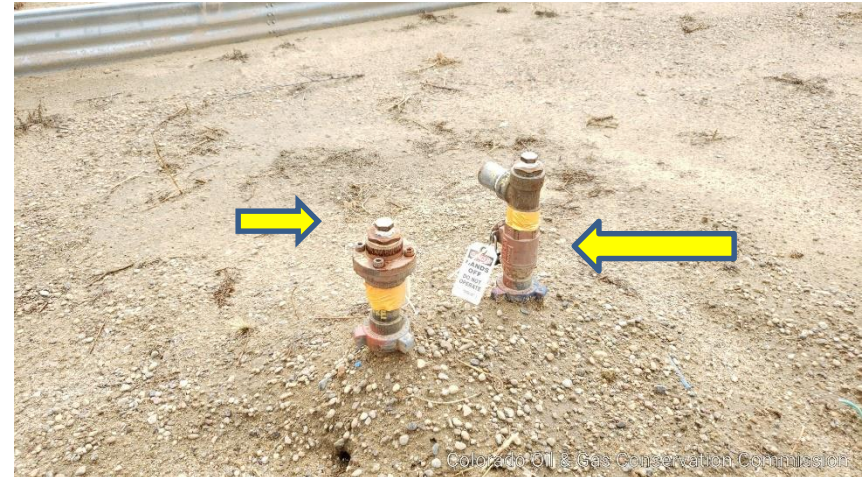

Inspection Photos
Location Name: Nelson E 1 Battery
Location ID: 336337

Photo #1 WH signs

Photo #2 Meter house, ECDs and separator

Inspection Photos
Location Name: Nelson E 1 Battery
Location ID: 336337

Photo #3 TB signs

Photo #4 Separators removed Risers have been marked LOTO

Inspection Photos
Location Name: Nelson E 1 Battery
Location ID: 336337

Photo #5 Stained soil appears to have been addressed

Photo #6 stained soil and leaking WH appear to have been addressed

Inspection Photos
Location Name: Nelson E 1 Battery
Location ID: 336337

Photo #7 Unused risers appear to have been Marked LOTO

Photo #8 Unused risers appear to have been Marked LOTO

Inspection Photos
Location Name: Nelson E 1 Battery
Location ID: 336337