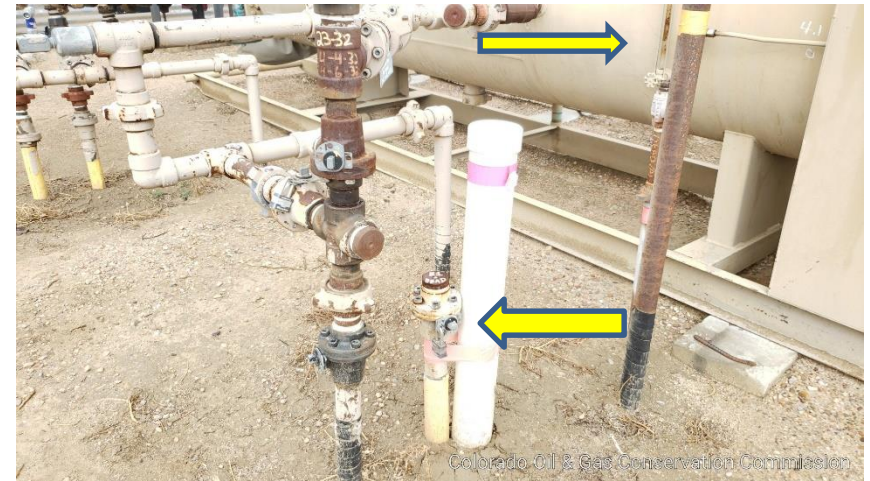

Photo #8 Unused risers appear to have been Marked LOTO

Inspection Photos
Location Name: Nelson E 1 Battery
Location ID: 336337

Photo #9 Unused risers appear to have been Marked LOTO

Photo #10 Unused risers appear to have been Marked LOTO