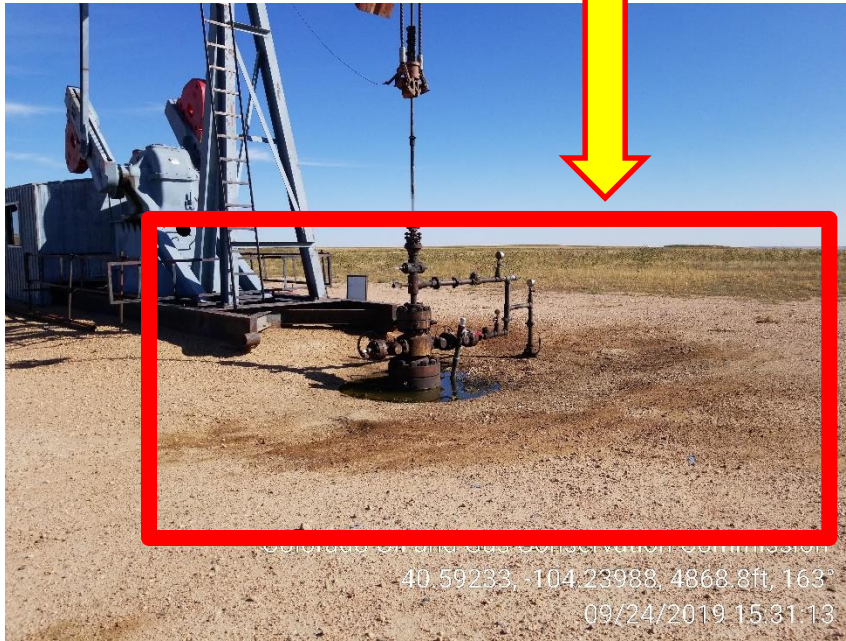

Inspection Photos
Location Name: Wallach 1-8H
Location ID: 431888

Photo 1 – Pumping Unit, Stained Soil at Wellhead

Photo 2 – Tank Battery