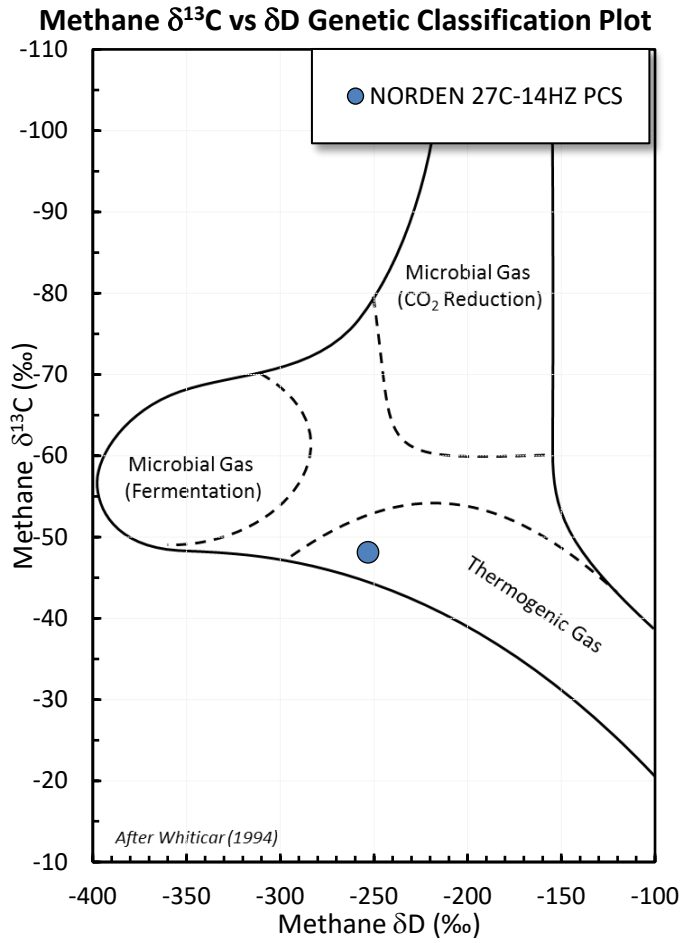

Stable Isotope Interpretive Plots

NORDEN 27C-14HZ PCS