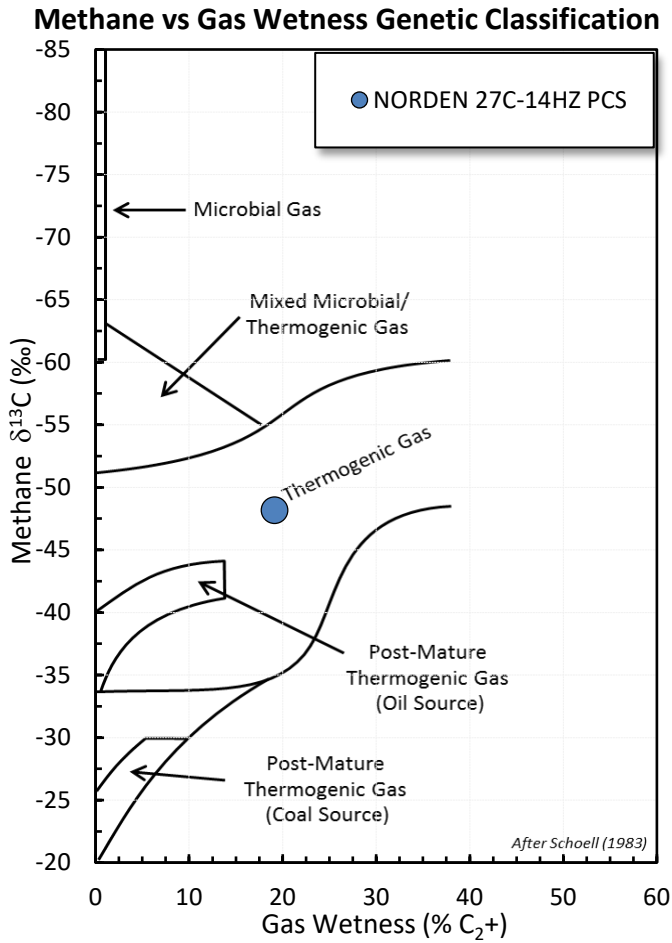

Stable Isotope Interpretive Plots

NORDEN 27C-14HZ PCS