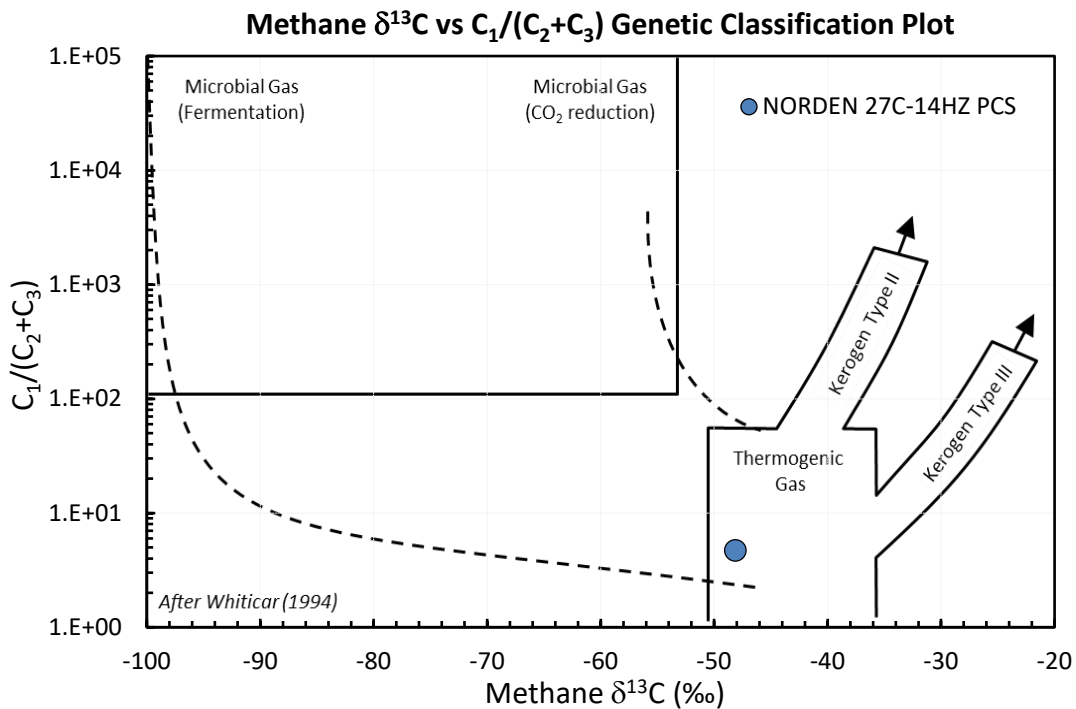

Stable Isotope Interpretive Plots

NORDEN 27C-14HZ PCS