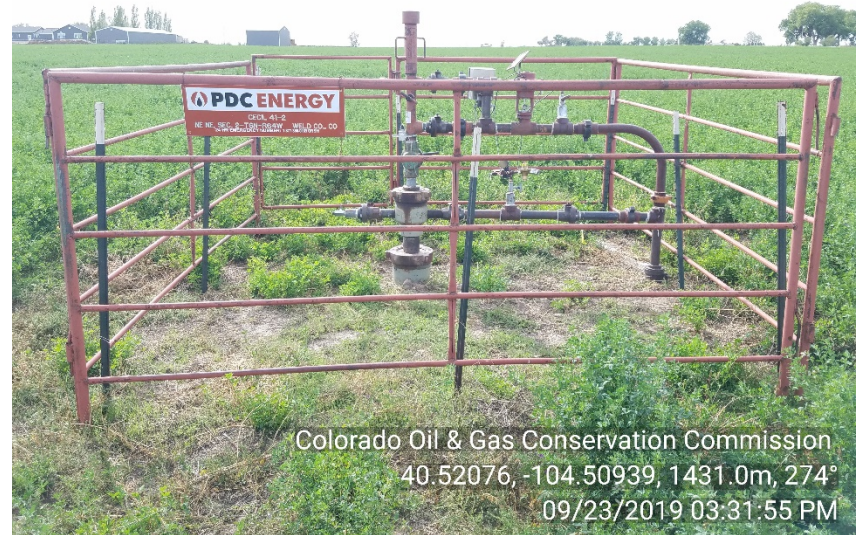

Inspection Photos
Location Name: CECIL-66N64W /2NENE
Location #: 305248

Photo #1
Cecil 41-2 (05-123-22707) Wellsite
Shut-In | SI
Weeds
prior insp.

Photo #2
Cecil 41-2 Wellsite
Shut-In | SI
Weeds appear mitigated

Inspection Photos
Location Name: CECIL-66N64W /2NENE
Location #: 305248

Colorado Oil & Gas Conservation Commission
40.52241, -104.50879, 1432.0m, 237°
09/09/2019 04:14:32 PM

Photo #3
Cecil 41-2, 31-2 Battery
Shut-down | Inactive
prior insp.