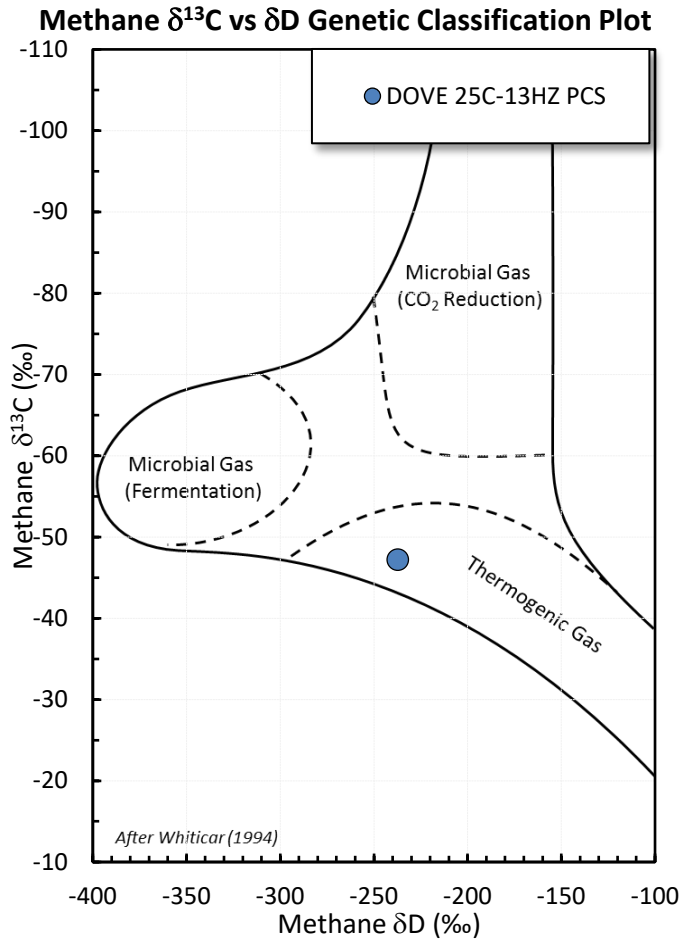

Stable Isotope Interpretive Plots

DOVE 25C-13HZ PCS