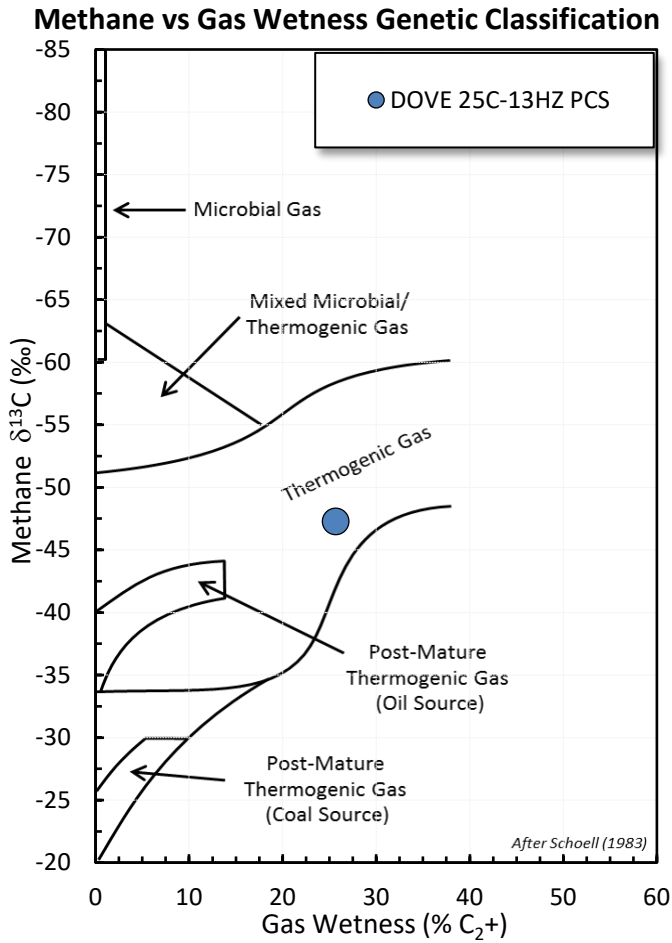

Stable Isotope Interpretive Plots

DOVE 25C-13HZ PCS