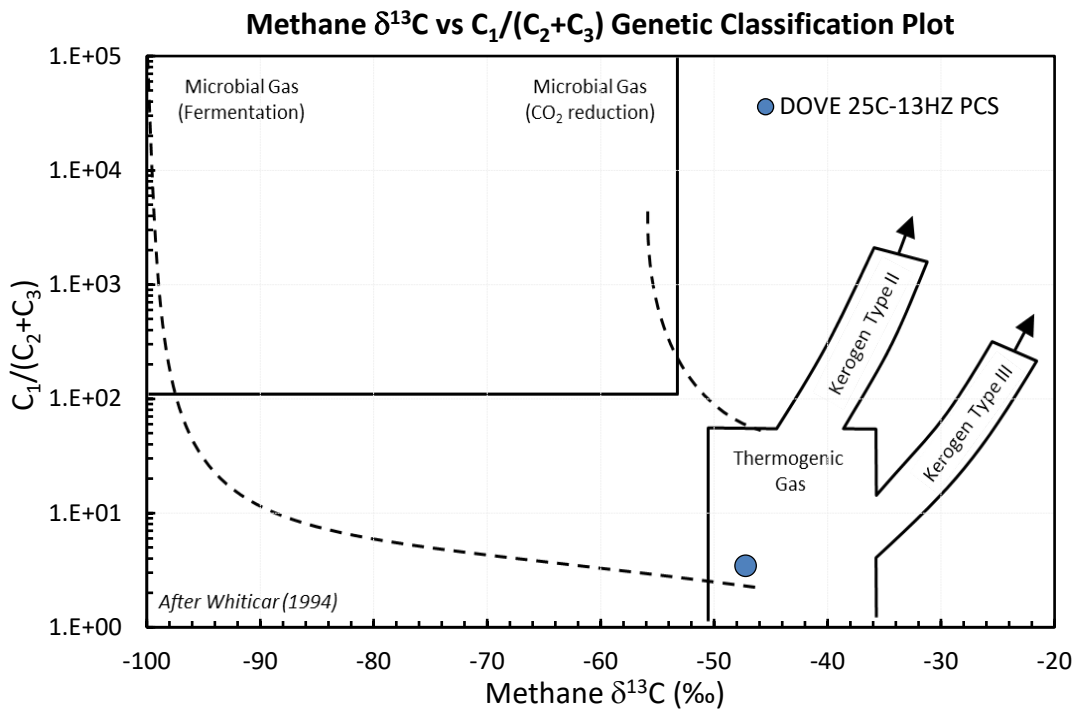

Stable Isotope Interpretive Plots

DOVE 25C-13HZ PCS