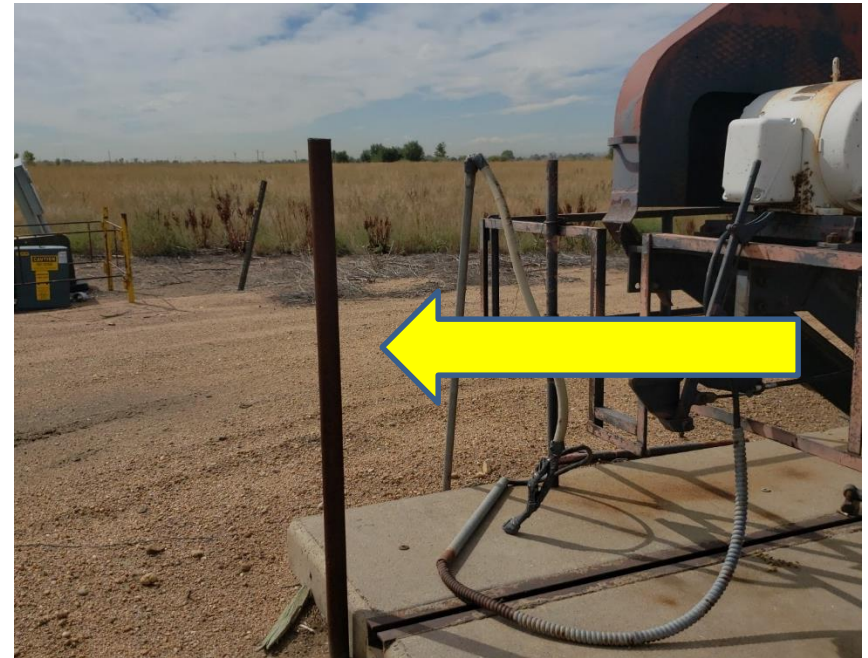

Inspection Photos
Location Name: Harry Ewing C #1
Location ID: 311352

Photo #1 Electric panel appears to be shut off

Photo #2 unused unmarked no LOTO flow line riser