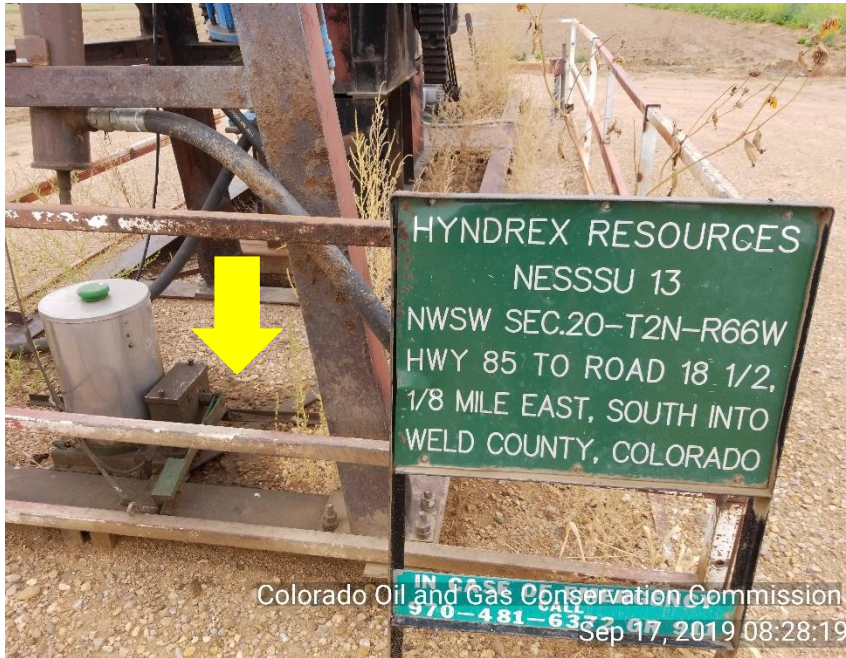

Inspection Photos
Location Name: Lamb Dalton Nessu #13
Location ID: 317947

Photo 1 loc pic WH and PU.

Photo 2 Weeds and stained soil around well head

Inspection Photos
Location Name: Lamb Dalton Nesssu #13
Location ID: 317947

Colorado Oil and Gas Conservation Commission
Sep 17, 2019 08:28:19

Colorado Oil and Gas Conservation Commission
Sep 17, 2019 08:28:46

Photo 3 WH sign does not reflect current operator and wrong emergency contact number. Stained soil under PU

Photo 4 Dead weeds in and around PU

Inspection Photos
Location Name: Lamb Dalton Nessu #13
Location ID: 317947

Photo 5 Dead weeds around Pu and WH

Photo 6 Electric panel for PU is in the off position. Unused equipment: electrical wiring sticking out of ground.