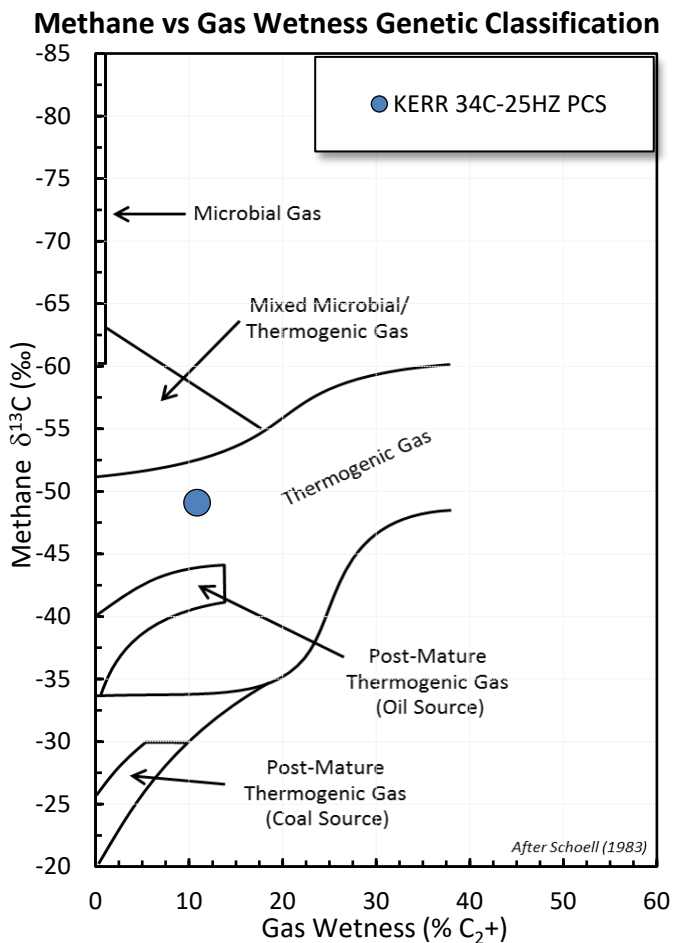

# Stable Isotope Interpretive Plots

# KERR 34C-25HZ PCS