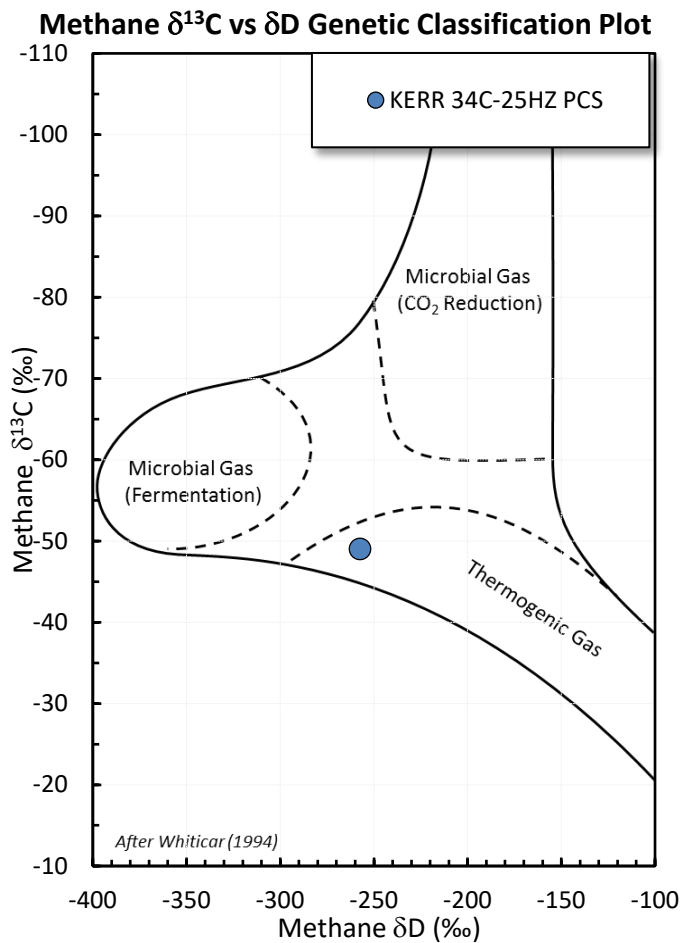

# Stable Isotope Interpretive Plots

# KERR 34C-25HZ PCS