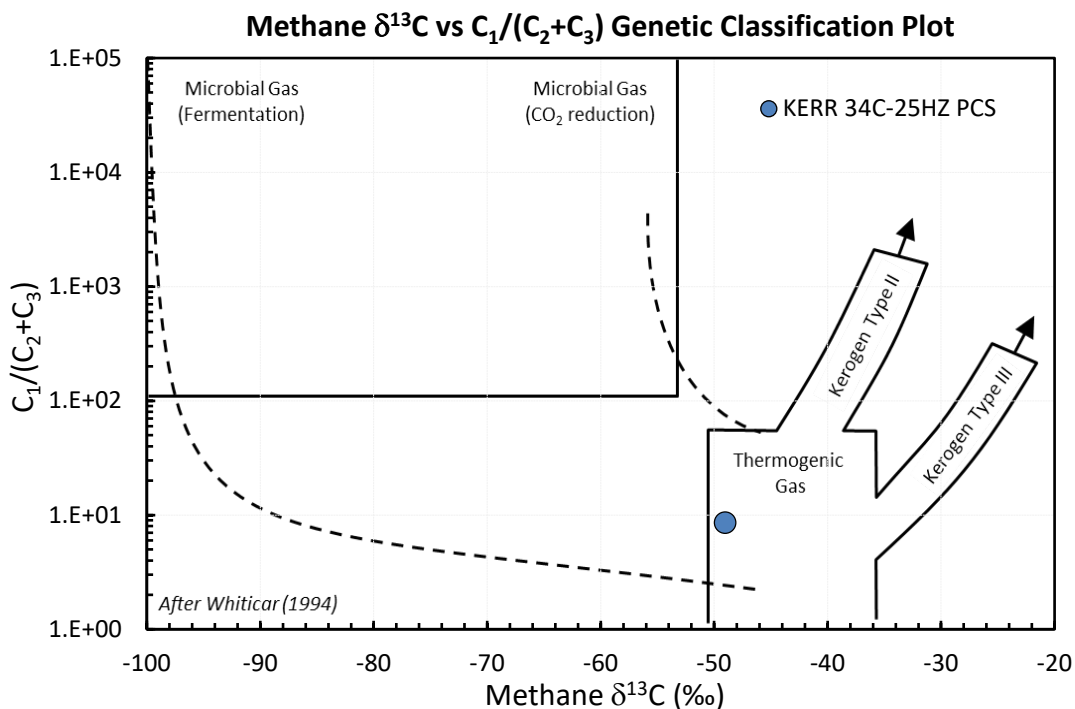

# Stable Isotope Interpretive Plots

# KERR 34C-25HZ PCS