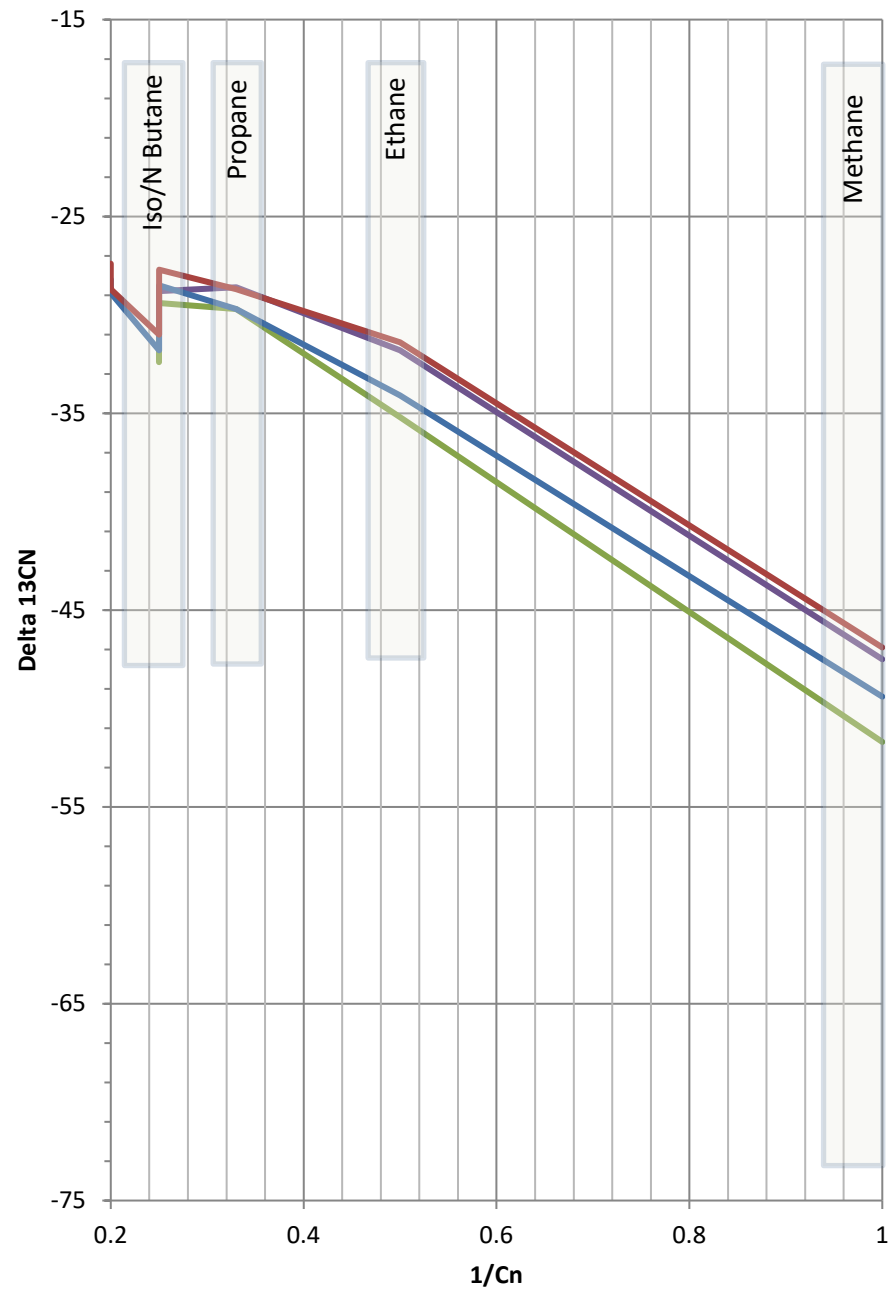

# Stable Isotope Interpretive Plots

- COSTIGAN 34-20 BDH
- COSTIGAN 34-20 PCS
- COSTIGAN 34-20 BDH
- COSTIGAN 34-20 PCS