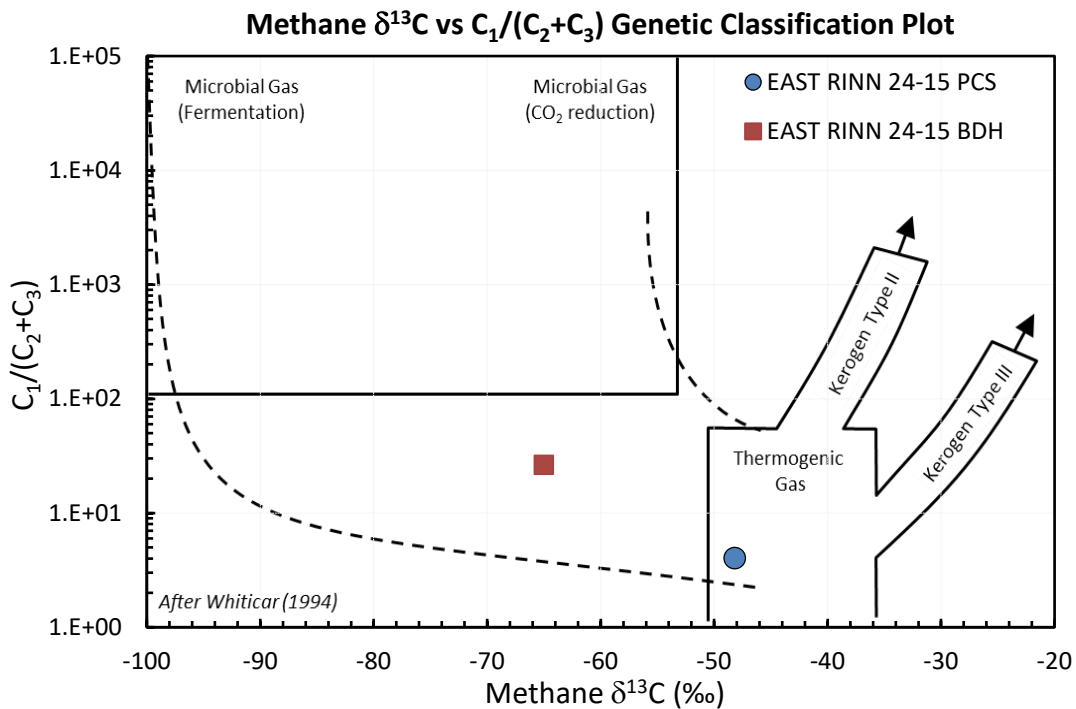

# Stable Isotope Interpretive Plots

EAST RINN 24-15 BDH  
EAST RINN 24-15 PCS