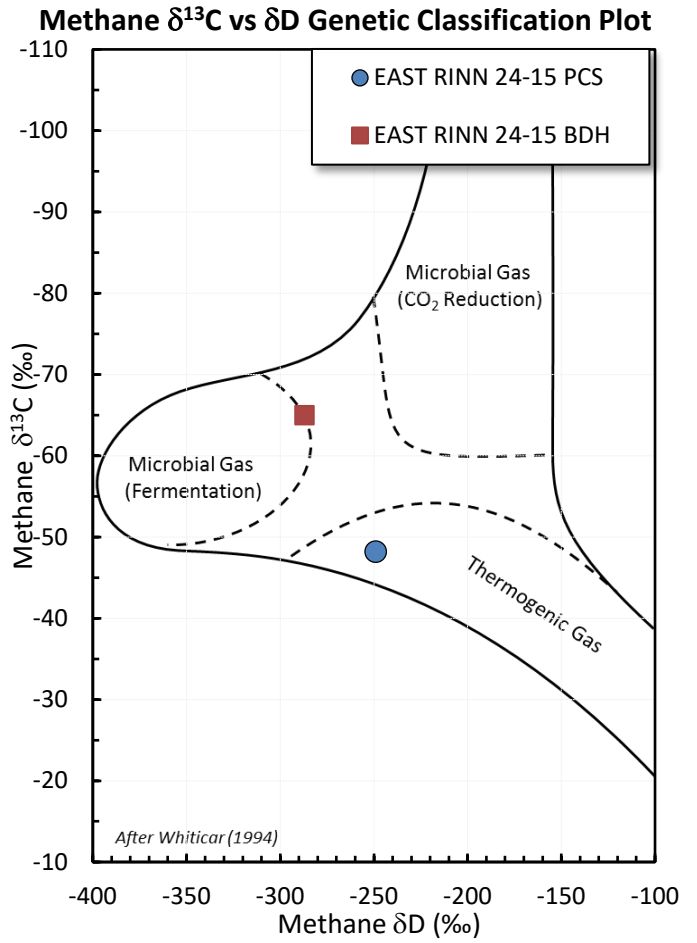

# Stable Isotope Interpretive Plots

EAST RINN 24-15 BDH  
EAST RINN 24-15 PCS