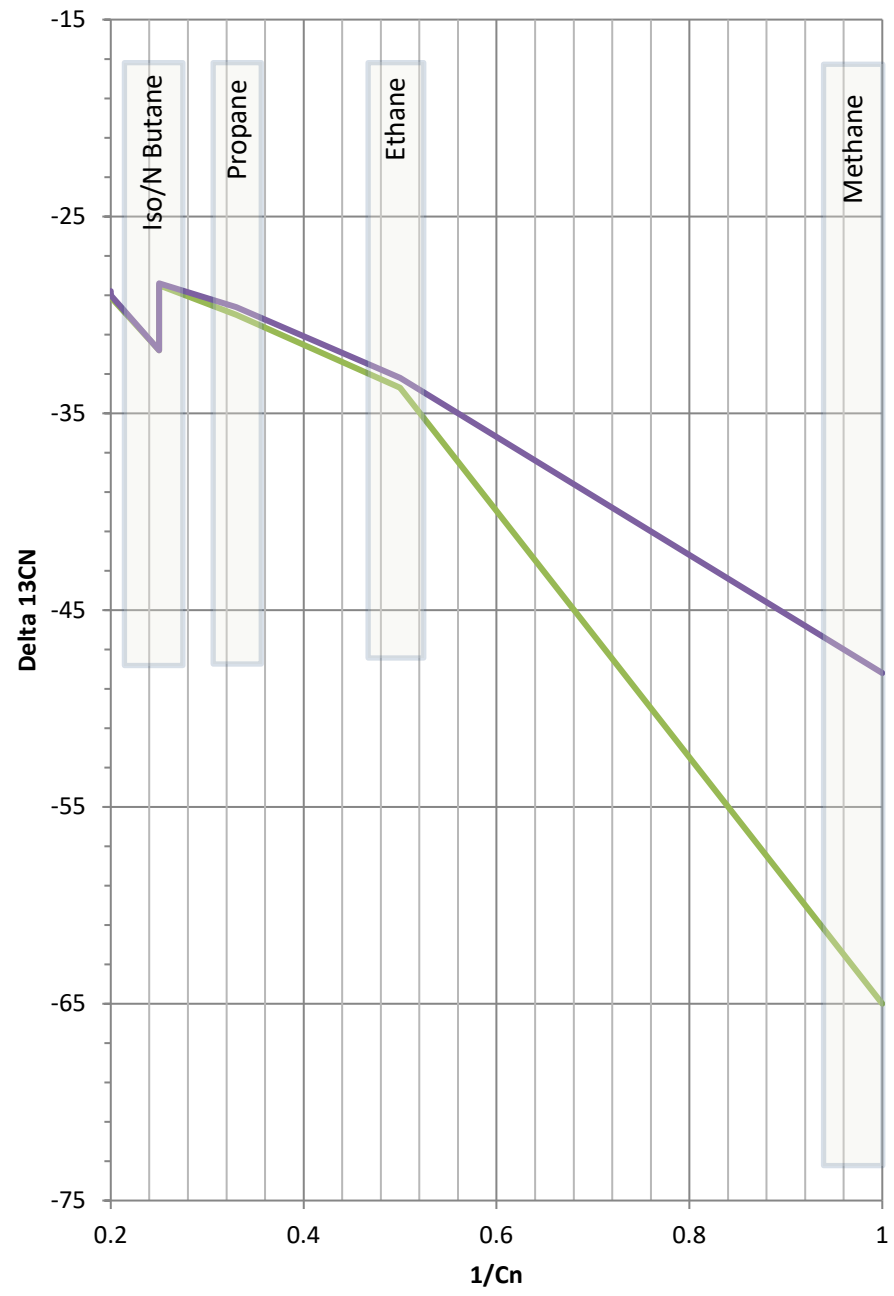

# Stable Isotope Interpretive Plots

EAST RINN 24-15 BDH  
EAST RINN 24-15 PCS