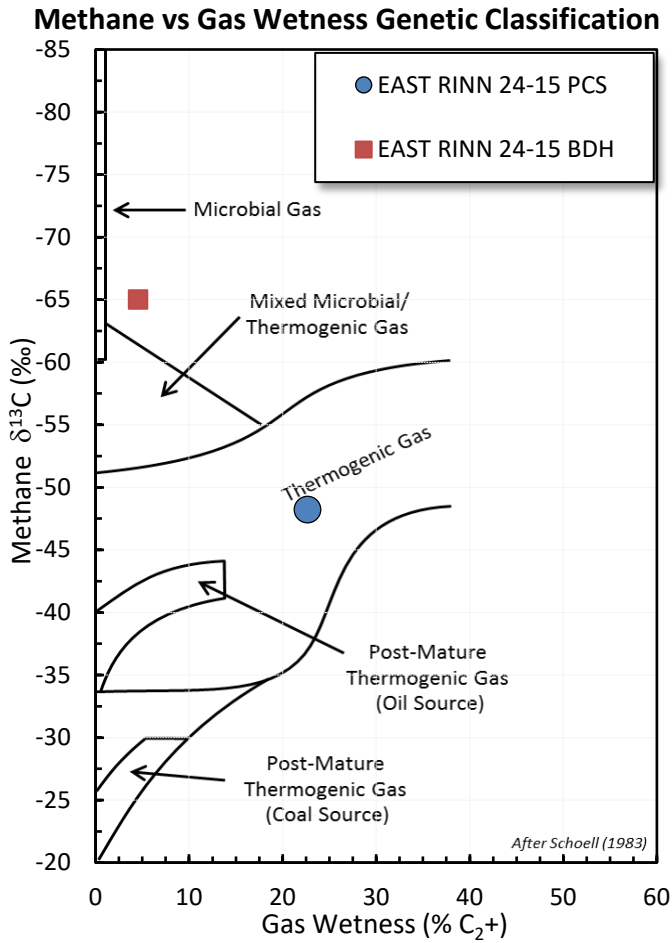

# Stable Isotope Interpretive Plots

EAST RINN 24-15 BDH  
EAST RINN 24-15 PCS