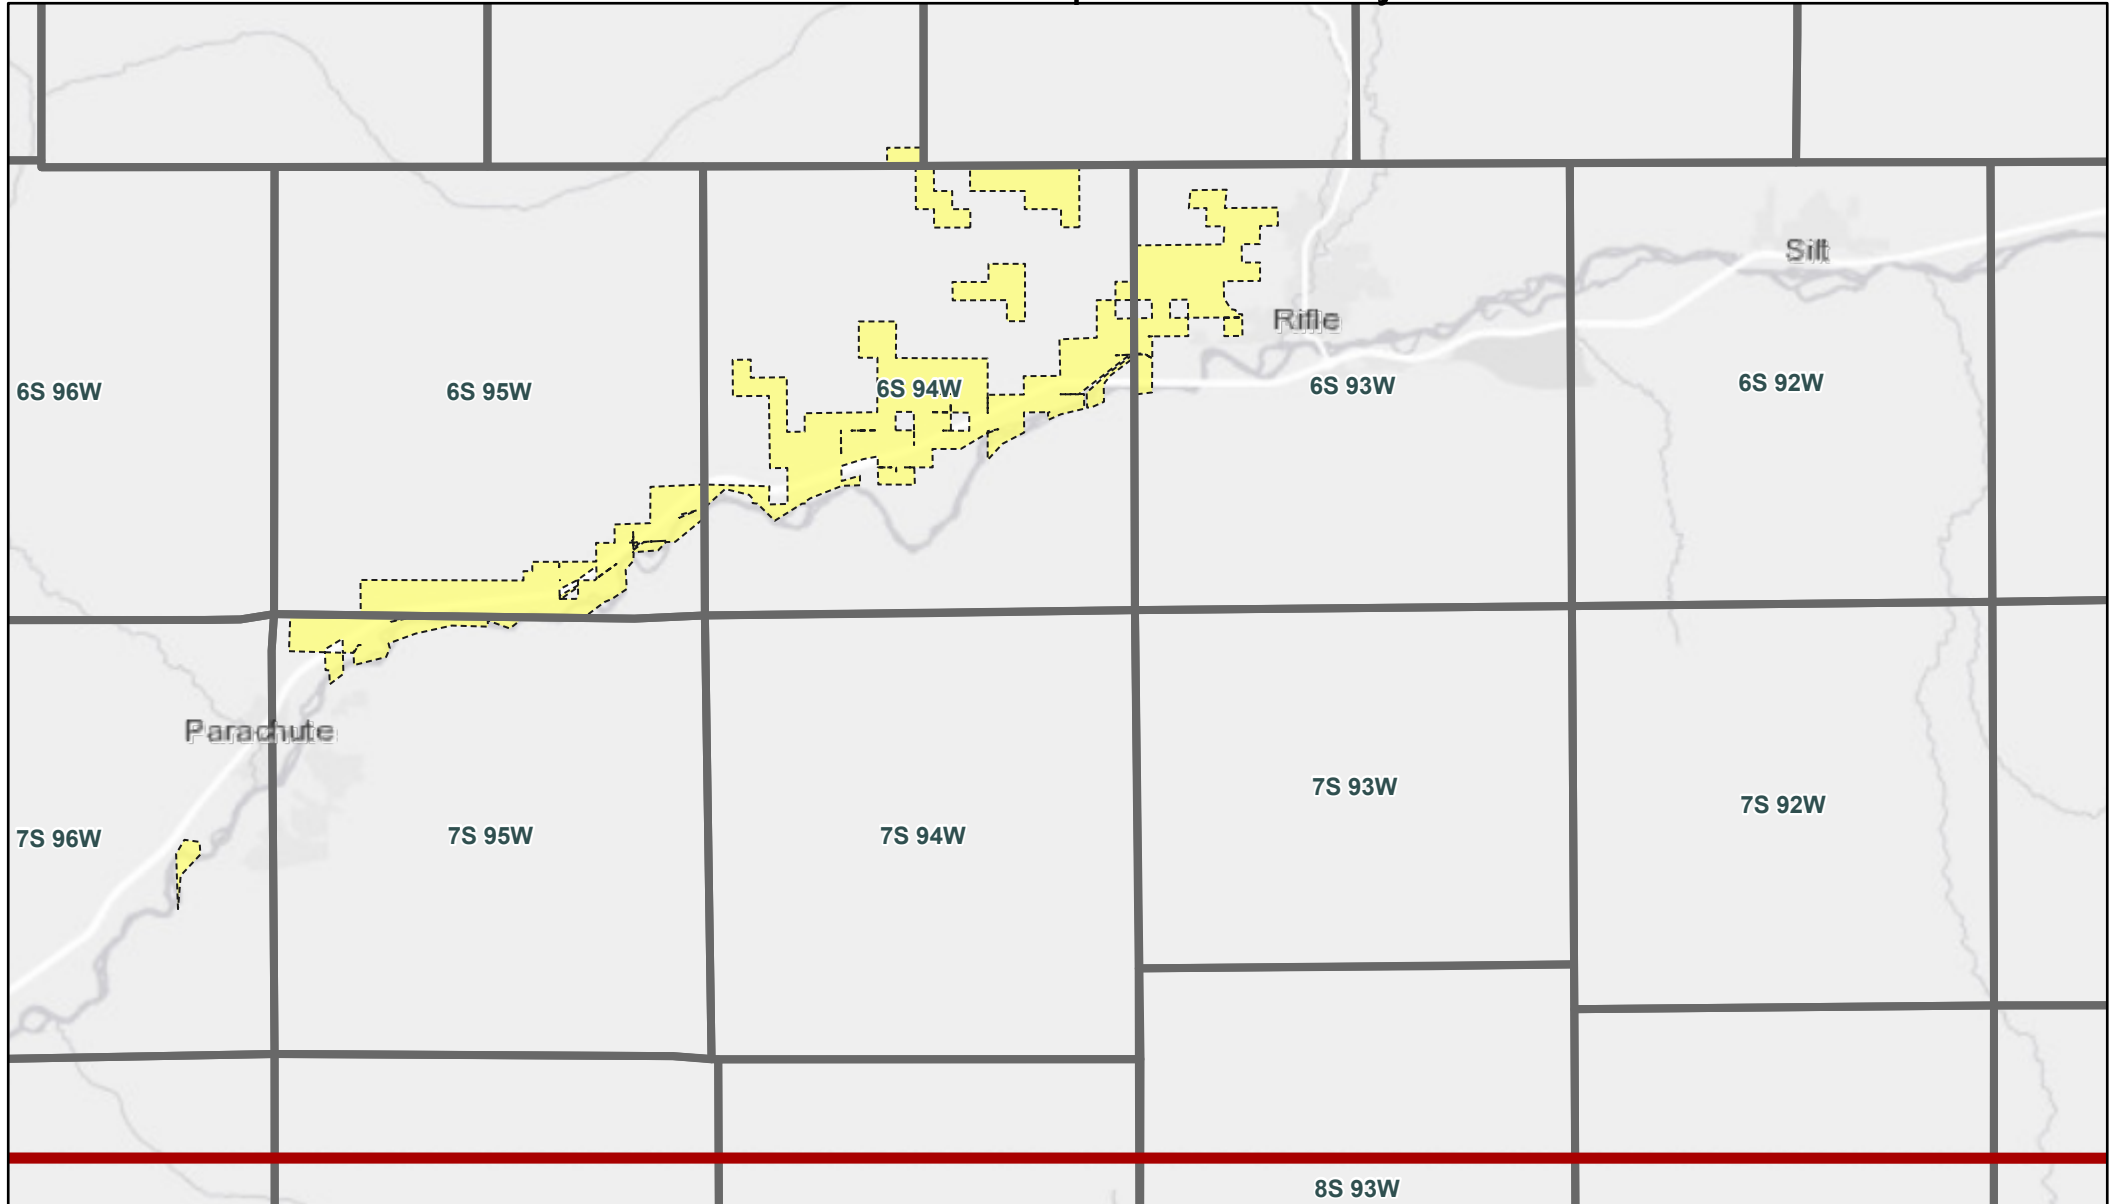

Federal Rulison 8 Lease Map - TEP Rocky Mountain LLC

7/25/2019, 4:05:06 PM

 TEP Leases (BOLO)

(Fee Lease - zoomed in view, T6S-94W)

1:18,056

Esri, HERE, Garmin, (c) OpenStreetMap contributors, and the GIS user community

Land Team
Terra Energy Partners

Federal Rulison 8 Lease Map - TEP Rocky Mountain LLC

7/25/2019, 4:15:20 PM

 TEP Leases (BOLO)

(Fee Mineral Lease - 9,459.07 acres)