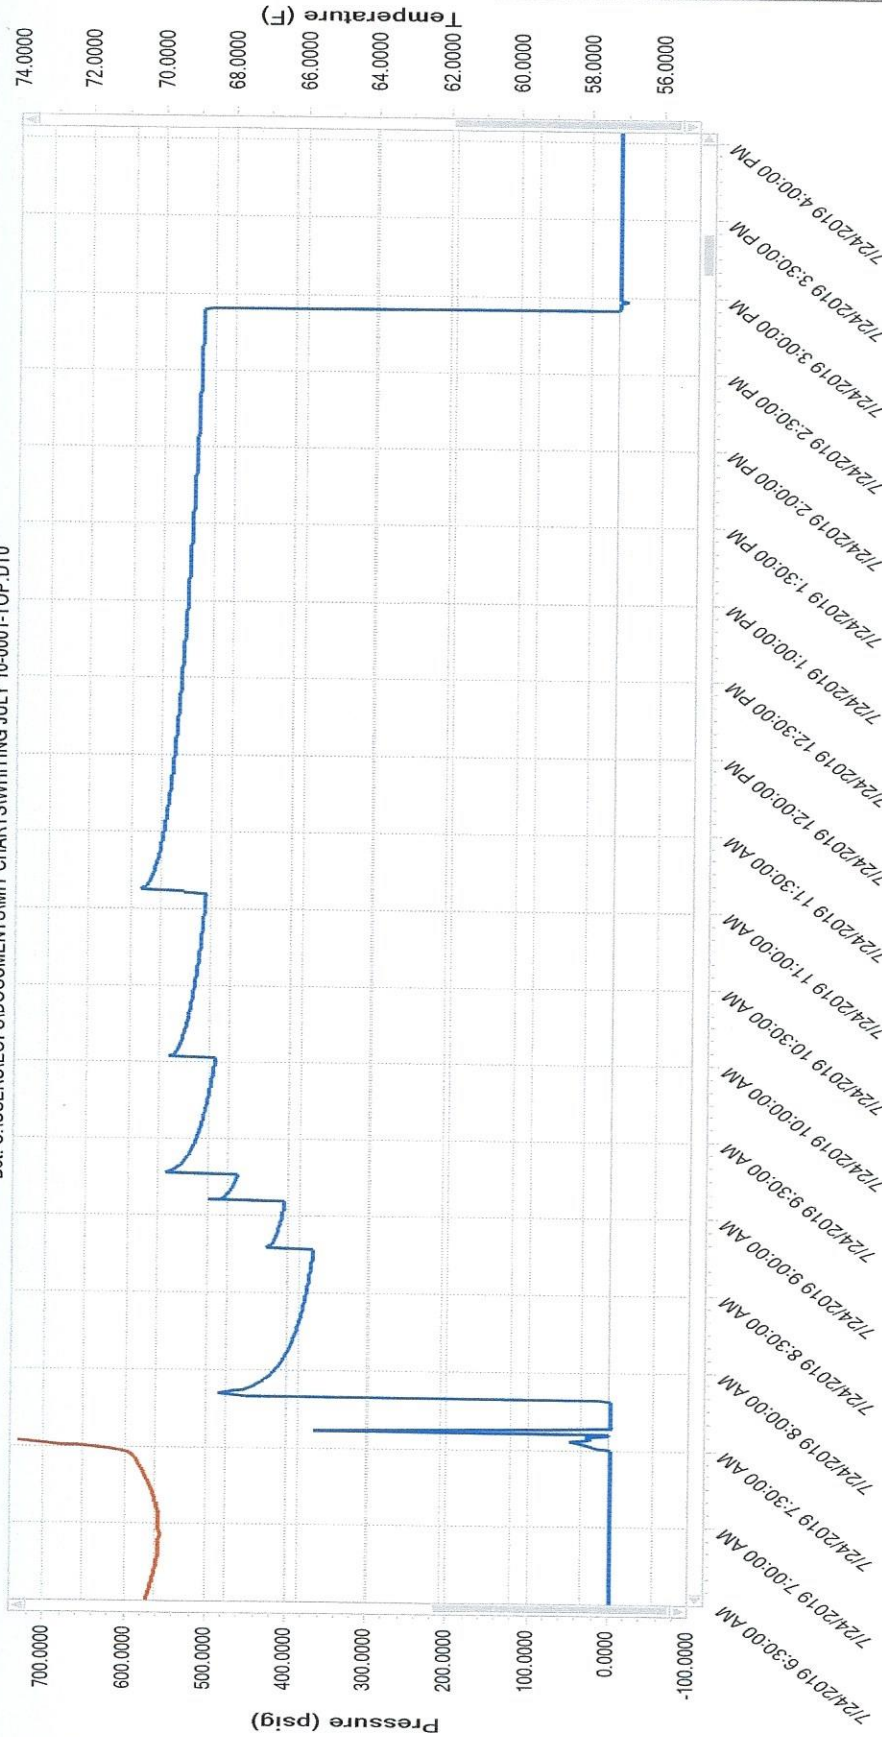

Serial Number Top: S2190N Bot: S2190N
Company Name:
Location Name:

Horsetail 07 East

7-10-19

Top: C:\USERS\IEOFS\DOCUMENTS\MIT CHARTS\S2190N-0001-TOP.DTO
Bot: C:\USERS\IEOFS\DOCUMENTS\MIT CHARTS\WHITING JULY 10-0001-TOP.DTO

Total Delta Time (333.8033 hrs)

Battery On - Top: 7/11/2019 1:59:57 PM Bot: 7/11/2019 1:59:57 PM
On Bottom - Top: 7/11/2019 1:59:57 PM Bot: 7/11/2019 1:59:57 PM
Off Bottom - Top: 7/25/2019 10:20:57 AM Bot: 7/12/2019 2:40:28 PM