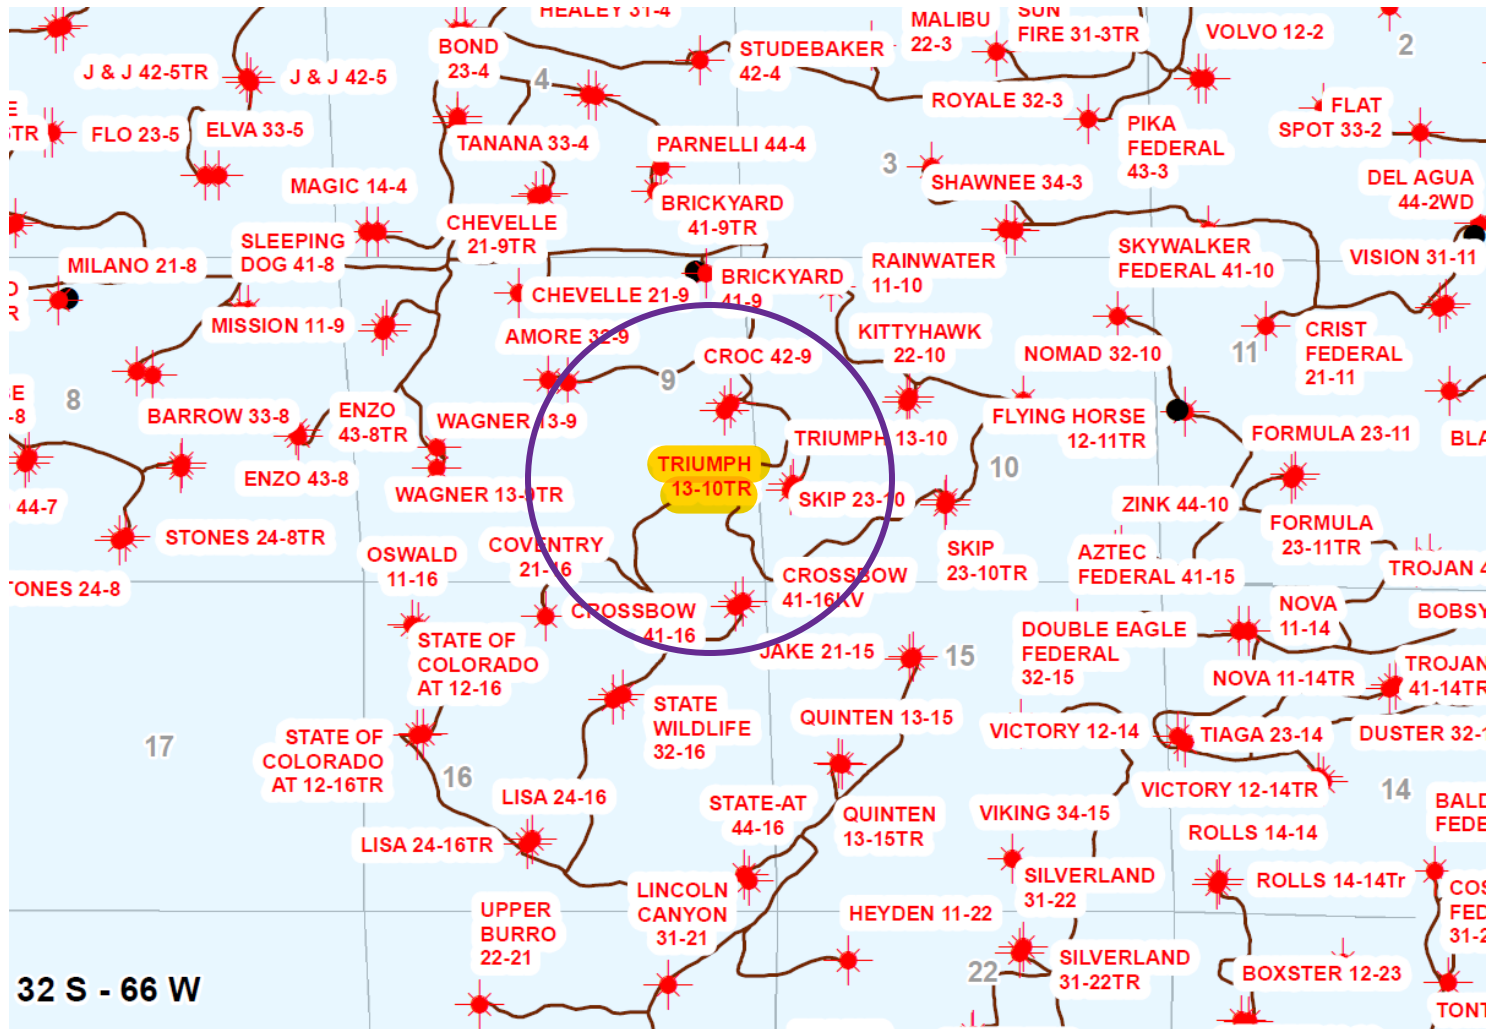

TRIUMPH 13-10 TR

Vacuum Project

Raton Wells

Well_Statu

- PA
- 1 Mile Radius
- ✦ Drilled
- ✦ DrilledTr
- ✦ Commingled
- WD
- ✦ SI
- XTO_producing_locs_1dec08_kaw

Raton Gas Lines

- Raton Gas Lines
- ▭ Raton_Lease_Boundary_2_Chacone
- ▭ Raton_Boundary
- ▭ Township_Raton
- ▭ Section_Raton

● Note: No other producers within a ½ mile radius