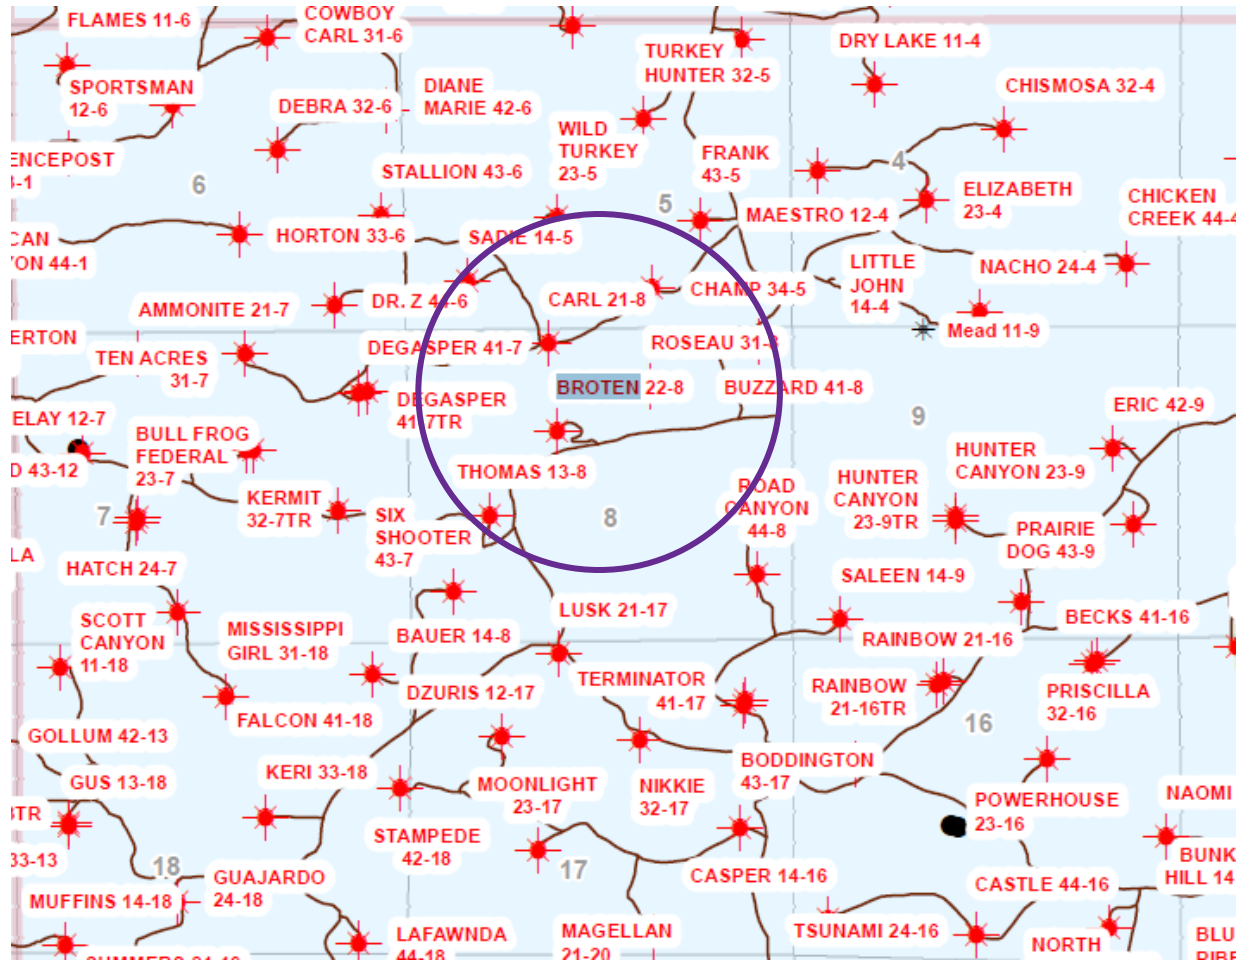

BROTEN

Vacuum Project

Raton Wells

Well_Statu

- PA
- 1 Mile Radius
- ★ Drilled
- ★ DrilledTr
- ★ Commingled
- WD
- ★ SI
- XTO_producing_locs_1dec08_kaw

Raton Gas Lines

- Raton Gas Lines
- Raton_Lease_Boundary_2_Chacone
- Raton_Boundary
- Township_Raton
- Section_Raton

• Note: No other producers within a ½ mile radius