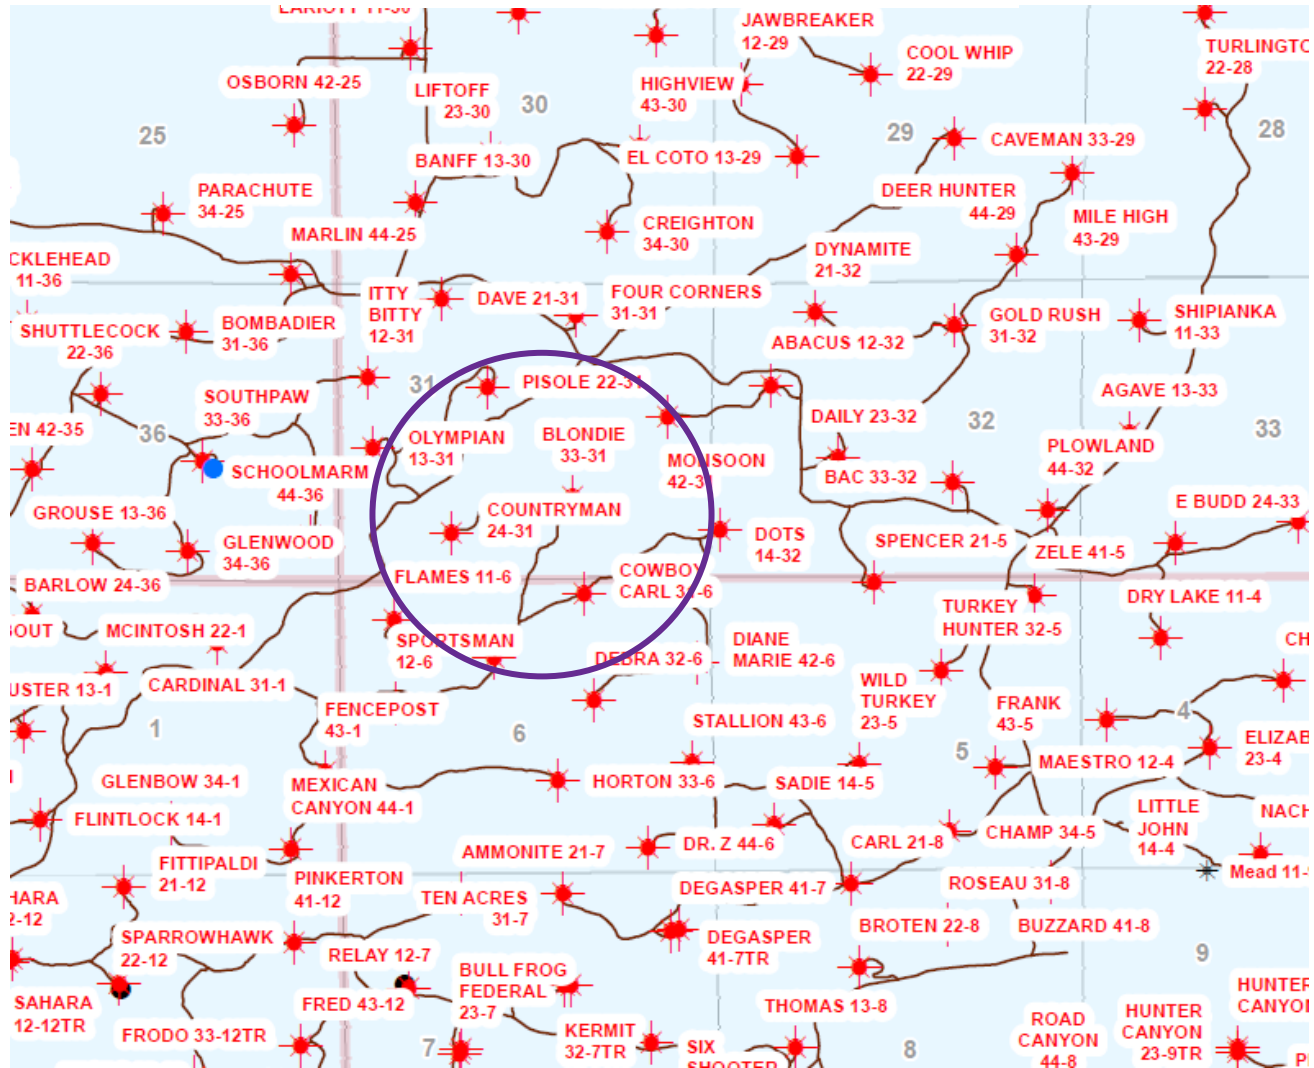

COUNTRYMAN 24-31

Vacuum Project

Raton Wells

Well_Statu

- PA
- Drilled
- DrilledTr
- Commingled
- WD
- SI
- XTO Producing Locs

Raton Gas Lines

- Raton Gas Lines
- Raton Lease Boundary
- Raton Boundary
- Township Raton
- Section Raton

○ 1 Mile Radius

• Note: No other producers within a 1/2 mile radius