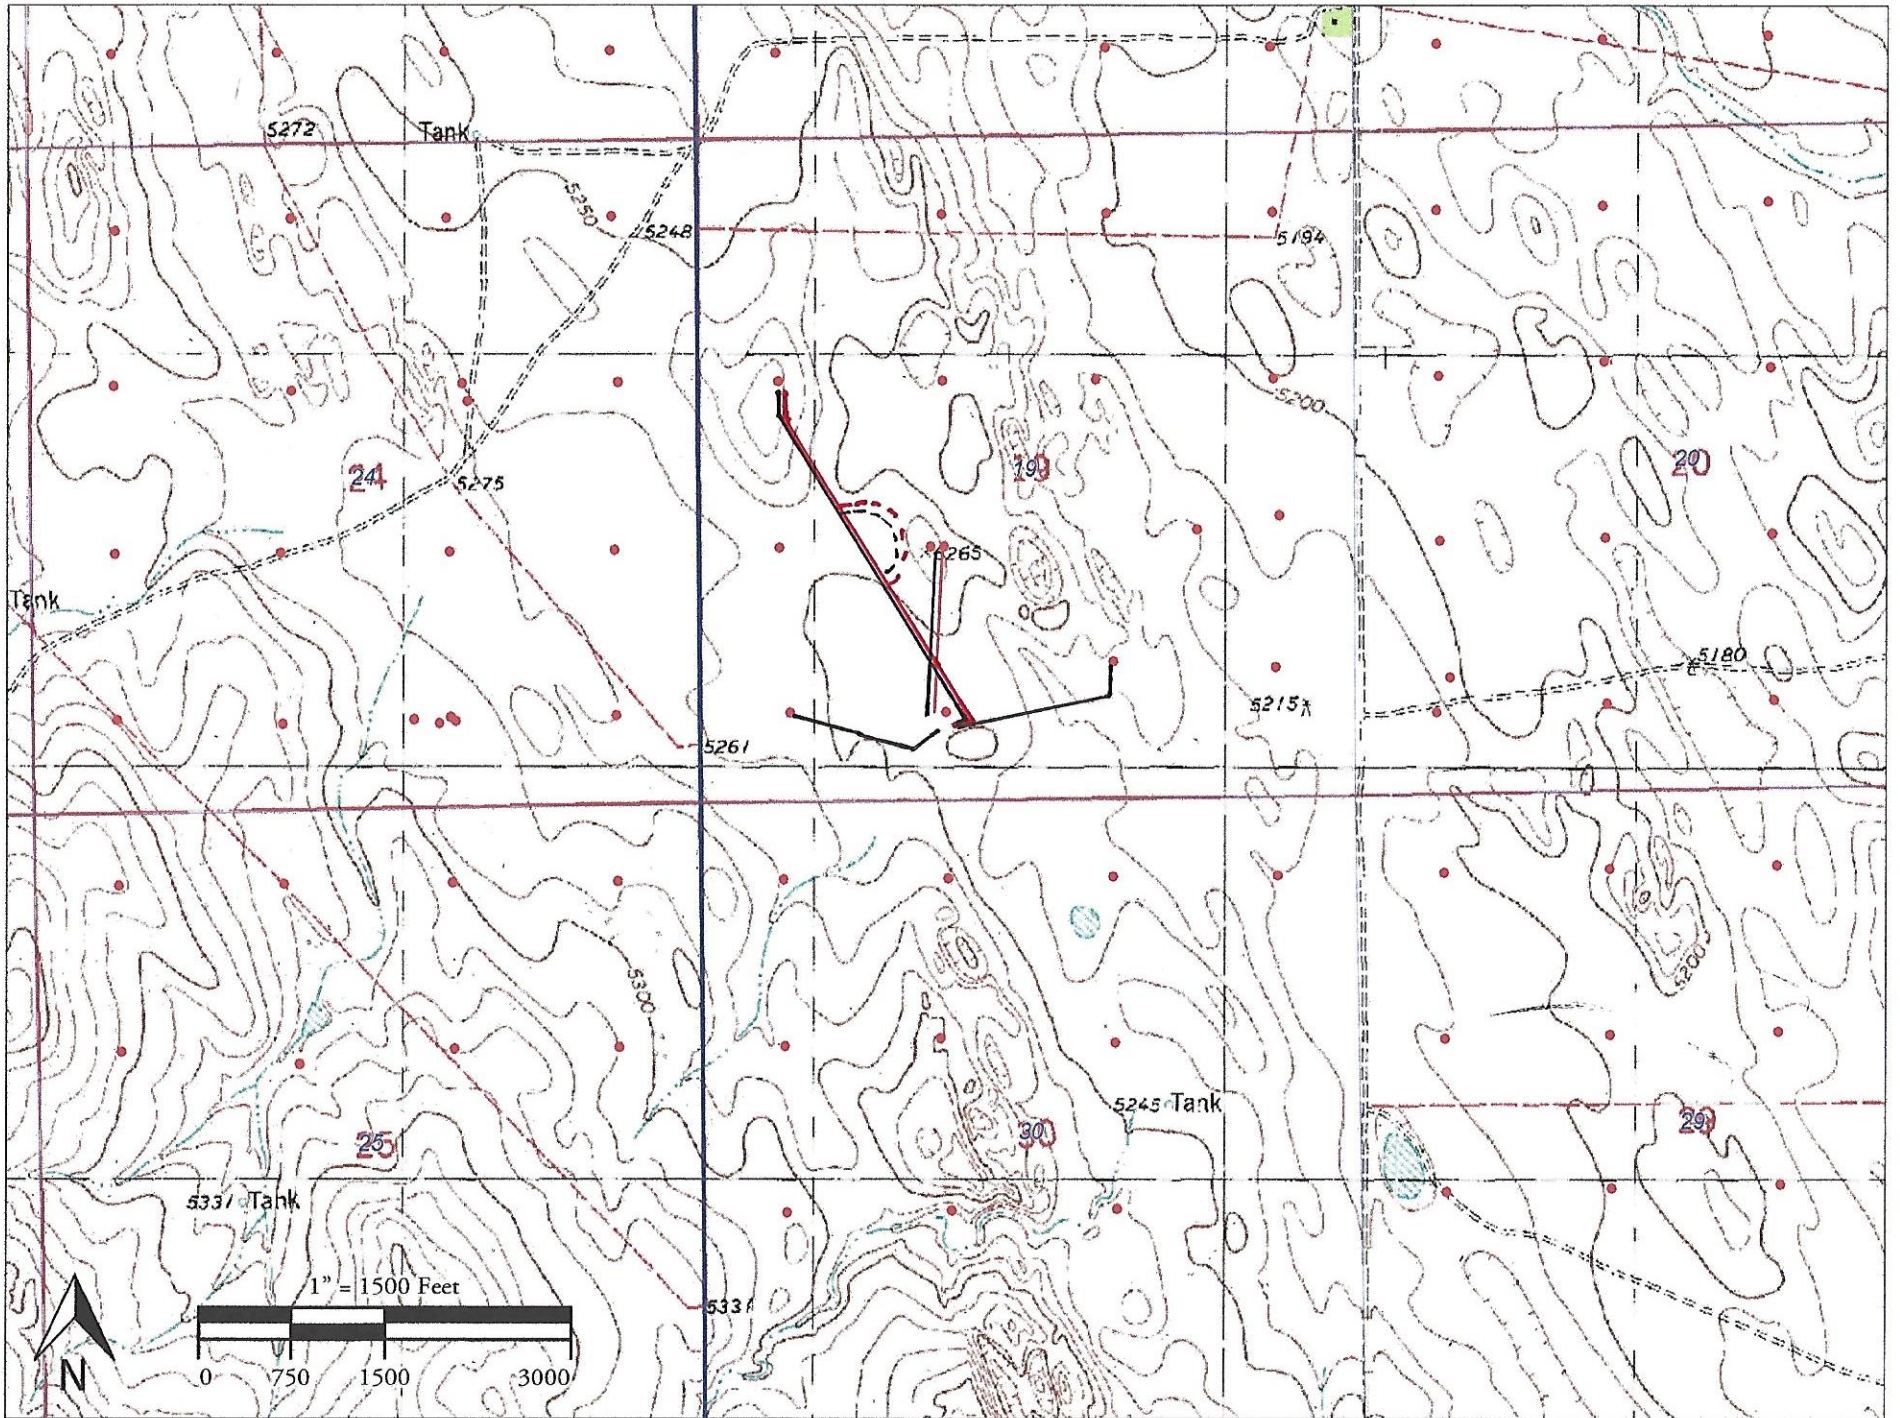

Aloha Mula 1 Tank Battery Flowline Topo

— BLACK — FLOWLINE MULTIPHASE

— RED — FUEL GAS LINE

--- AM 16 FLOWLINE RE-ALIGNMENT

--- AM 16 FUEL GAS RE-ALIGNMENT