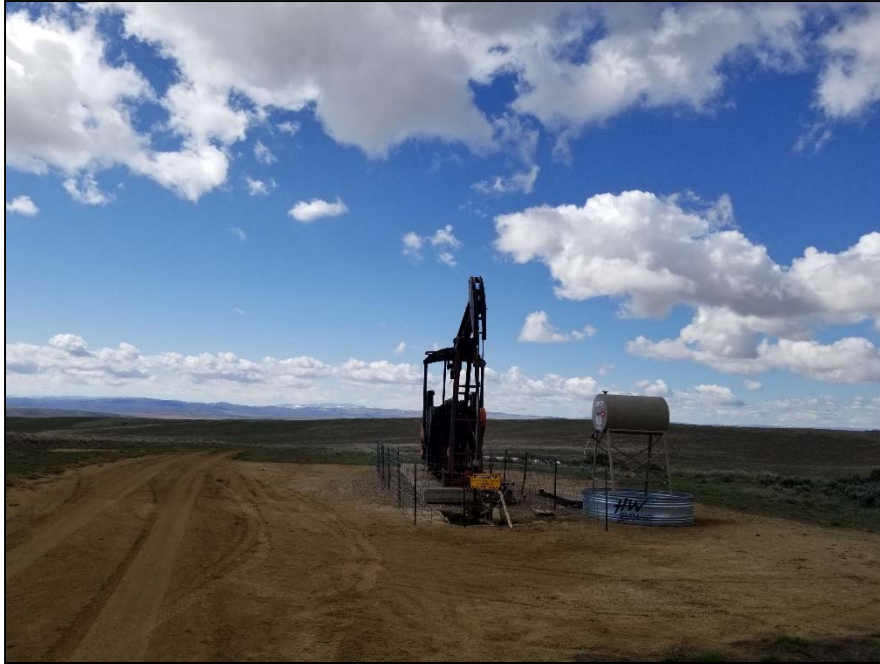

Inspection Photos
Location Name: Brunner 1
API: 05-081-05368

Photo 1. Overview of location taken at entrance facing southwest.

Photo 2. Water in cellar.