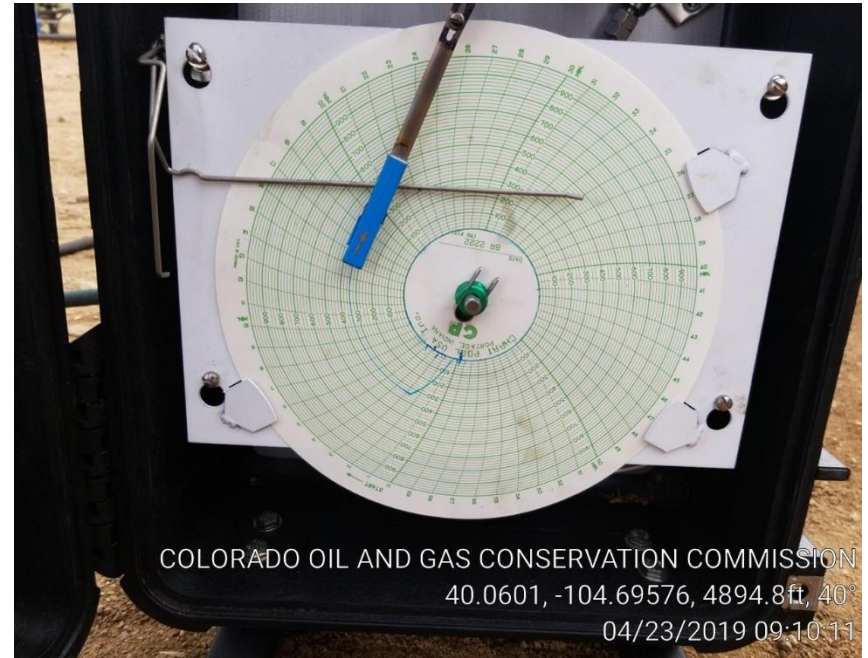

Inspection Photos
Location Name: English Farms 8-6HZ
Location ID: 454374

COLORADO OIL AND GAS CONSERVATION COMMISSION
40.06014, -104.69564, 4920.6ft, 306°
04/23/2019 08:51:42

COLORADO OIL AND GAS CONSERVATION COMMISSION
40.0601, -104.69576, 4894.8ft, 40°
04/23/2019 09:10:11

Pic 1

Pic 2

Inspection Photos
Location Name: English Farms 8-6HZ
Location ID: 454374

Pic 3

Pic 4