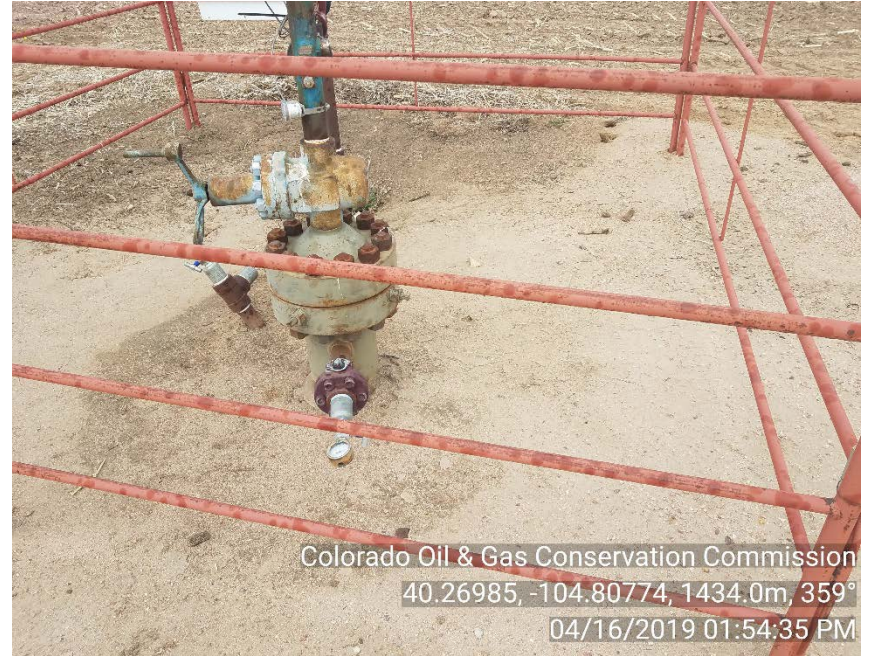

Trash on 4/16/19