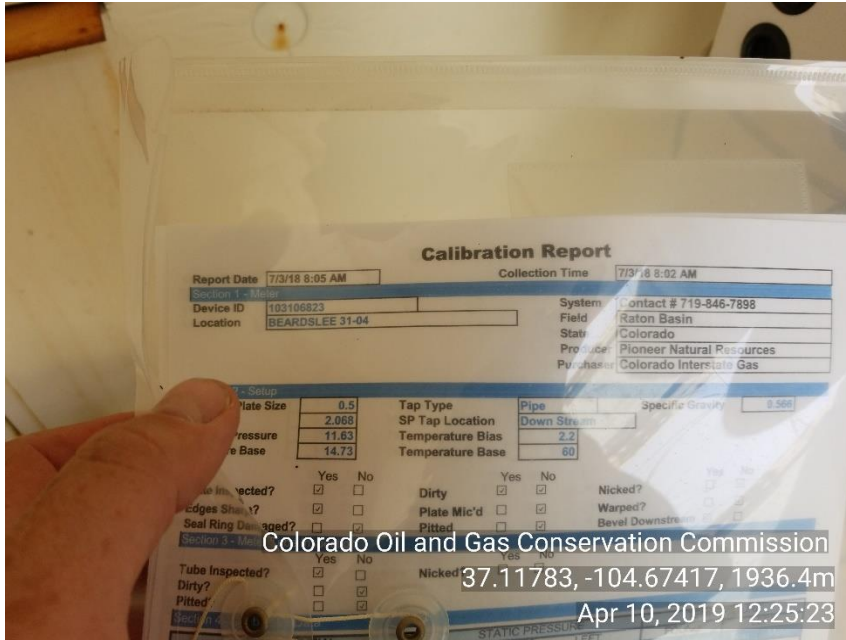

Inspection Photos  
Location Name: Beardslee #31-4  
Location ID:307705

Photo 1 sep/meter house

Photo 2 WH/HYD skid. Weeds have been removed

**Inspection Photos**  
**Location Name: Beardslee #31-4**  
**Location ID:307705**

**Photo 3 Calibration record up to date**